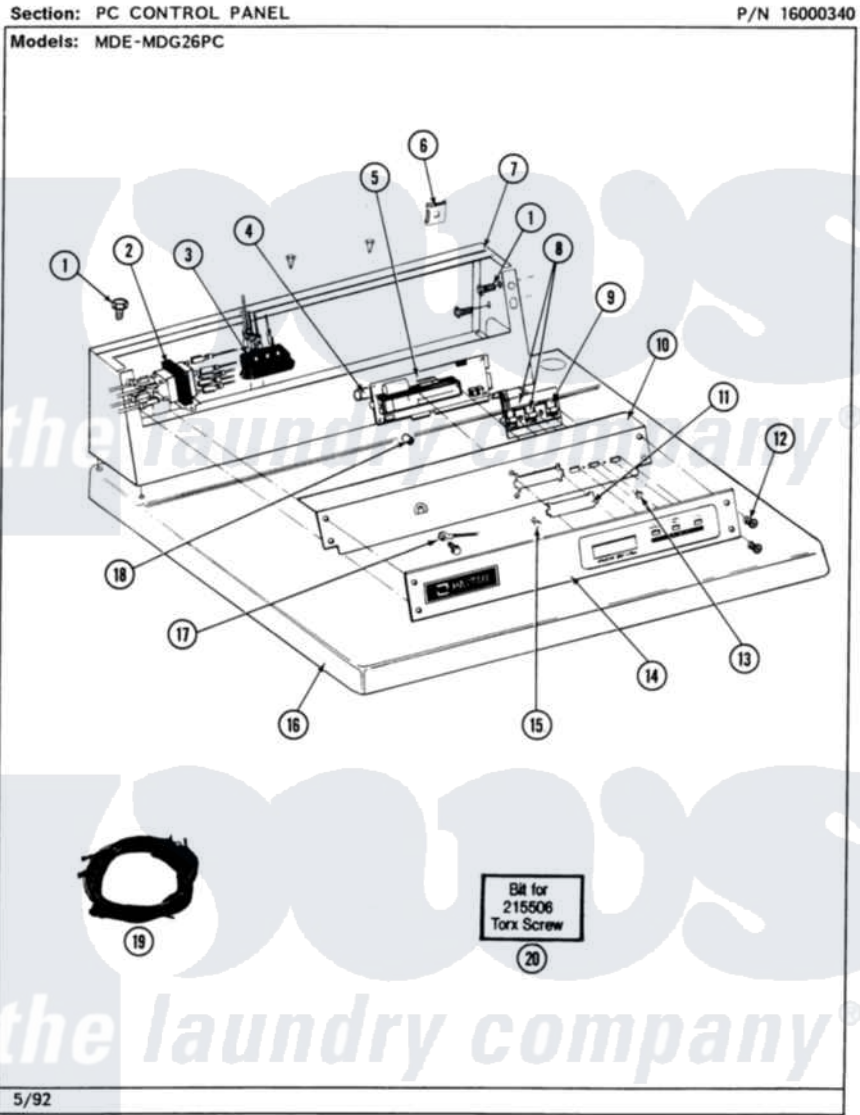

Maytag MDE26PCACG 03 - PC CONTROL PANEL

12

Maytag Commercial Maytag MDE26PCACG Dryer Parts Parts Diagram 03 - PC CONTROL PANEL
 Click on the part number to view part

Item	Original Part Number	Replaced By	Status	Part Description
001	212276	W10116760		Screw
002	207766			Transformer
"	211294	90767		Screw, 8A X 3/8 HeX Washer Head Tapping
003	206824	W10133335		Relay, Motor
"	211294	90767		Screw, 8A X 3/8 HeX Washer Head Tapping
004	206828			Battery
005	215510		Not Available	SUPPORT, PC BOARD
"	NLA		Not Available	CIRCUIT BOARD ASSY
006	215003			Fastener, Panel And Bracket
007	212276	W10116760		Screw
"	NLA		Not Available	CONTROL COVER (WHT)
008	306694			Backup Plate With Switch
009	215517	W10131113		Push Button
010	NLA		Not Available	BACK UP PLATE (WHT)
011	215515		Not Available	COVER, DISPLAY

012	215506		Screw, Control Panel Overlay
013	215527	W10140652	Screw, 6-20 X 1/2
014	NLA		Not Available CONTROL PANEL
015	215526		Screw, Circuit Board
016	307105		Not Available COVER, TOP ASSY. (WHT)
"	NLA		Not Available (ALM)
017	205810		Wire, Ground
"	211252		Screw, Ground Wire
018	Y215513		Standoff, Circuit Board
019	NLA		Not Available WIRE HARNESS
020	Y038227		Not Available TORX BIT (215506 SCREW)