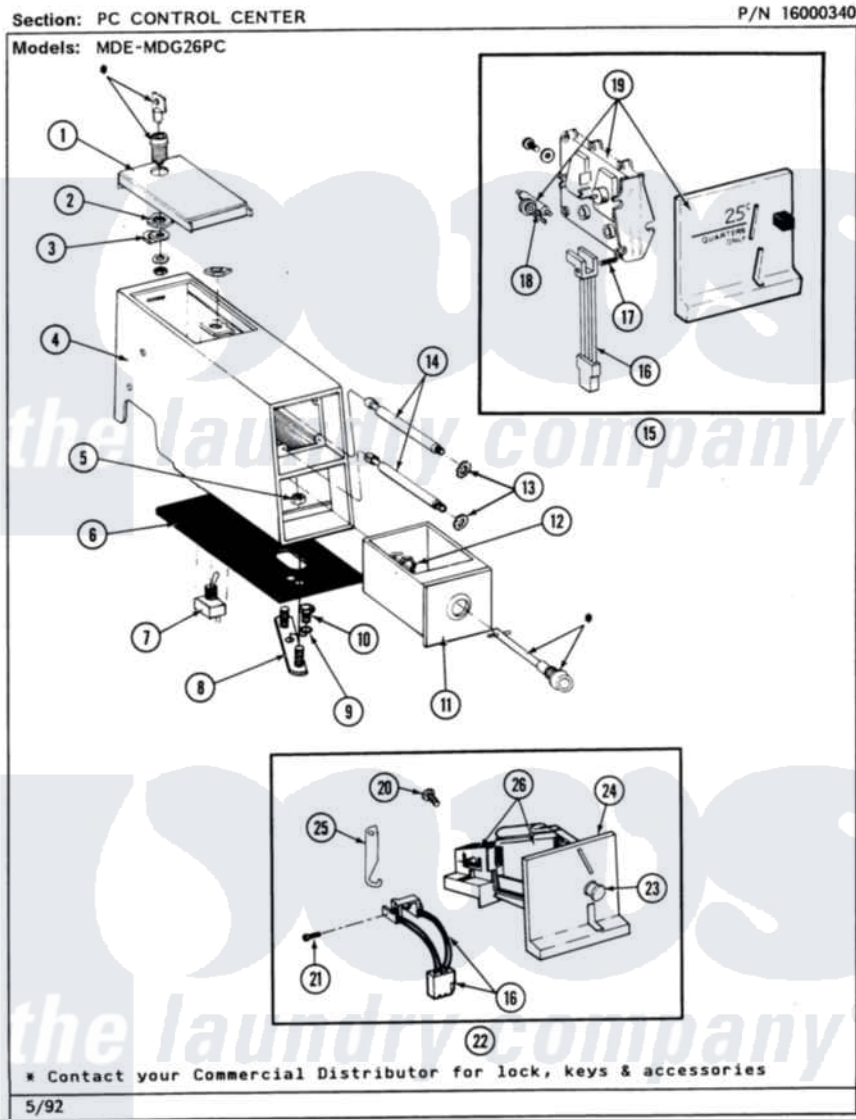

Maytag MDE26PCACG 04 - PC CONTROL CENTER

Maytag [Commercial Maytag MDE26PCACG Dryer Parts](#) Parts Diagram 04 - PC CONTROL CENTER
 Click on the part number to view part

Item	Original Part Number	Replaced By	Status	Part Description
001	203188		Not Available	TIMER ACCESS DOOR (WHT)
"	203188L		Not Available	ACCESS DOOR-ALMOND
"	203188M		Not Available	ACCESS DOOR-HARVEST WHEAT
002	212328	W10139762		Hex Nut, 3/4-27
003	213750	W10133266		Cam-Lock
004	207673	22001407		Case, Coin Slide
"	207673L	22001408		(ALM)
"	207940	22001407		Case, Coin Slide
"	207940L	22001408		(ALM)
"	NLA		Not Available	(H. WHEAT)
"	NLA		Not Available	(H. WHEAT)
005	Y052740	62739		Nut, Lock
006	214660			Gasket, Control Center
007	206794		Not Available	SWITCH (W/NUT)
008	NLA		Not Available	MTG. STRAP---NA

009	910309		Washer, Mounting Strap
010	211294	90767	Screw, 8A X 3/8 HeX Washer Head Tapping
011	207912	208884	Coin Box K
"	207912L	208884	Coin Box K
"	NLA		Not Available (H. WHEAT)
012	212328	W10139762	Hex Nut, 3/4-27
013	910181		Lockwasher, Terminal Block
014	213035		Bolt, Locking
015	NLA		Not Available COIN DROP ASSY.
016	206799		Optic Switch Assembly
017	314665		Screw, Switch Assembly
018	NLA		Not Available BALANCE ARM W/WEIGHT (\$.25)
019	NLA		Not Available COIN REJECTOR
020	NLA		Not Available SCREW FOR CAUTION PLATE---NA
021	314665		Screw, Switch Assembly
022	207948		Coin Drop Assembly
023	216009		BUTTON, RETURN
024	216010	Y208306	Kit- Mtg C
025	216011		Spring, Return Button
026	207947		Rejector, Coin