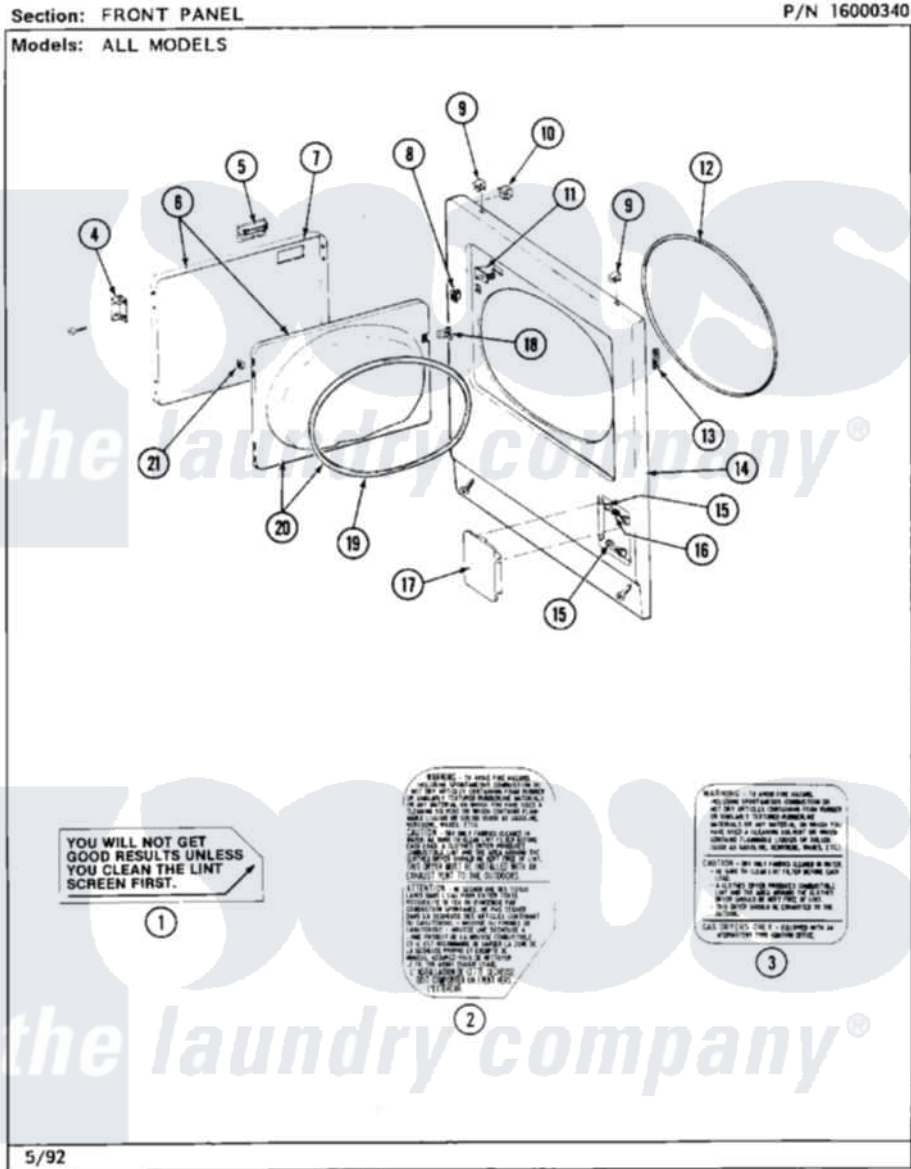

Maytag MDE26PCAG 05 - FRONT PANEL

24

Maytag [Commercial Maytag MDE26PCAG Dryer Parts](#) Parts Diagram 05 - FRONT PANEL
Click on the part number to view part

Item	Original Part Number	Replaced By	Status	Part Description
001	Y313340			LABEL, LINT SCREEN INSTRUCTION
002	314941		Not Available	LABEL, INSTRUCTION
003	314942			INSTRUCTION LABEL
"	NLA		Not Available	INSTRUCTION LABEL
004	307099	33001230		Hinge, Door
"	Y314062			Screw, Door Hinge And Panel
005	312960	489355		Screw, 8 X 1/2
"	314946			Handle White
"	314972			Handle Door ALM
"	NLA		Not Available	(H. WHEAT)
006	NLA		Not Available	(ALM)
"	Y307111		Not Available	DOOR ASSY. COMPLETE (WHT)
007	314966			Panel, Outer
"	NLA		Not Available	(ALM)
008	306436			Door Latch Kit--W

009	212982	22001650	Fastener, Spring
010	Y310376		Clip, Door Switch Harness
011	Y305753	W10169313	Switch-Dor
012	314937		Seal, Front Panel
013	Y313907		Fastener, Twin
014	204439		Screw And Fstner Assembly
"	NLA		Not Available
			PANEL, FRONT (WHT)
015	212949	22001866	Screw, Relay
"	312301		Not Available
			BUSHING FOR ACCESS STUD
"	NLA		Not Available
			BUSHING, ACCESS STUD
016	312369		Sleeve, Access Panel Stud Part Not Used
017	302542		Not Available
			PART NOT USED. (DG ONLY)
"	302542L		Not Available
			PART NOT USED. (DG ONLY)
"	302542M		Not Available
			ACCESS DOOR-HARVEST WHEAT
"	NLA		Not Available
			ACCESS DOOR (WHT)
018	314936	33001305	Strike, Door
"	314944	33001305	Strike, Door
019	314935	33001192	Seal, Door
020	307098		Not Available
			DOOR, INNER (W/SEAL)
021	Y313910		Clip, Door Liner To Outer Panel