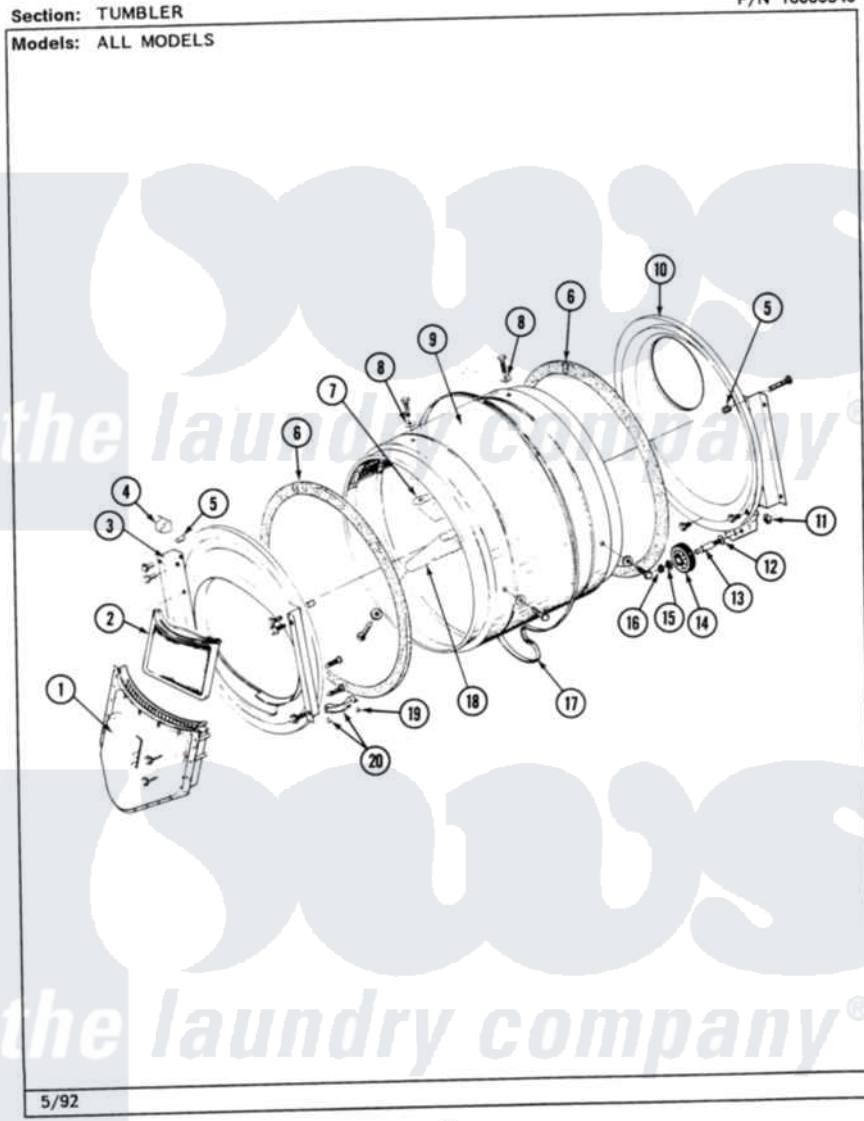

Maytag MDE26PCACG 06 - TUMBLER

P/N 16000340

26

Maytag [Commercial Maytag MDE26PCACG Dryer Parts](#) Parts Diagram 06 - TUMBLER
Click on the part number to view part

Item	Original Part Number	Replaced By	Status	Part Description
001	Y307112	33001016		Outlet Duct Assembly
"	Y314110	33002917		Screw, No.10-16
002	307108	33002970		Lint Filte
003	307109	33001179		Front, Tumbler
"	Y313561			Screw---NA
"	NLA		Not Available	SCREW
"	Y310632	1163839		Screw
004	Y310376			Clip, Door Switch Harness
005	NLA		Not Available	COVER, THREAD
006	314820			Seal, Tumbler
007	314803	33001012		Baffle
"	Y310759			Screw, Tumbler Baffles
008	314158			Washer, Baffle To Tumbler
009	306663		Not Available	TUMBLER W/BAFFLES
"	314802		Not Available	TUMBLER W/OUT BAFFLES
010	211294	90767		Screw, 8A X 3/8 HeX Washer Head Tapping

"	Y307114	33001178	Back, Tumbler
"	Y308544	33001178	Back, Tumbler
011	312538	33001443	Nut, Hex
012	Y313347	312535	Washer, Vault Mounting Brk.
013	Y312948	6-3129480	Shaft- Tumbler
014	Y303373	12001541	Drum Roller/Washer Assembly--W
015	312535		Washer, Vault Mounting Brk.
016	410233	9703438	Ring-Retrn
017	Y312959		Poly "V" Belt For Tumbler
018	314804	33001004	Baffle, Tall
"	Y310759		Screw, Tumbler Baffles
019	210720		Rivet, Bearing To Tumbler Fmt
020	306508		Tumbler Bearing Kit ---W