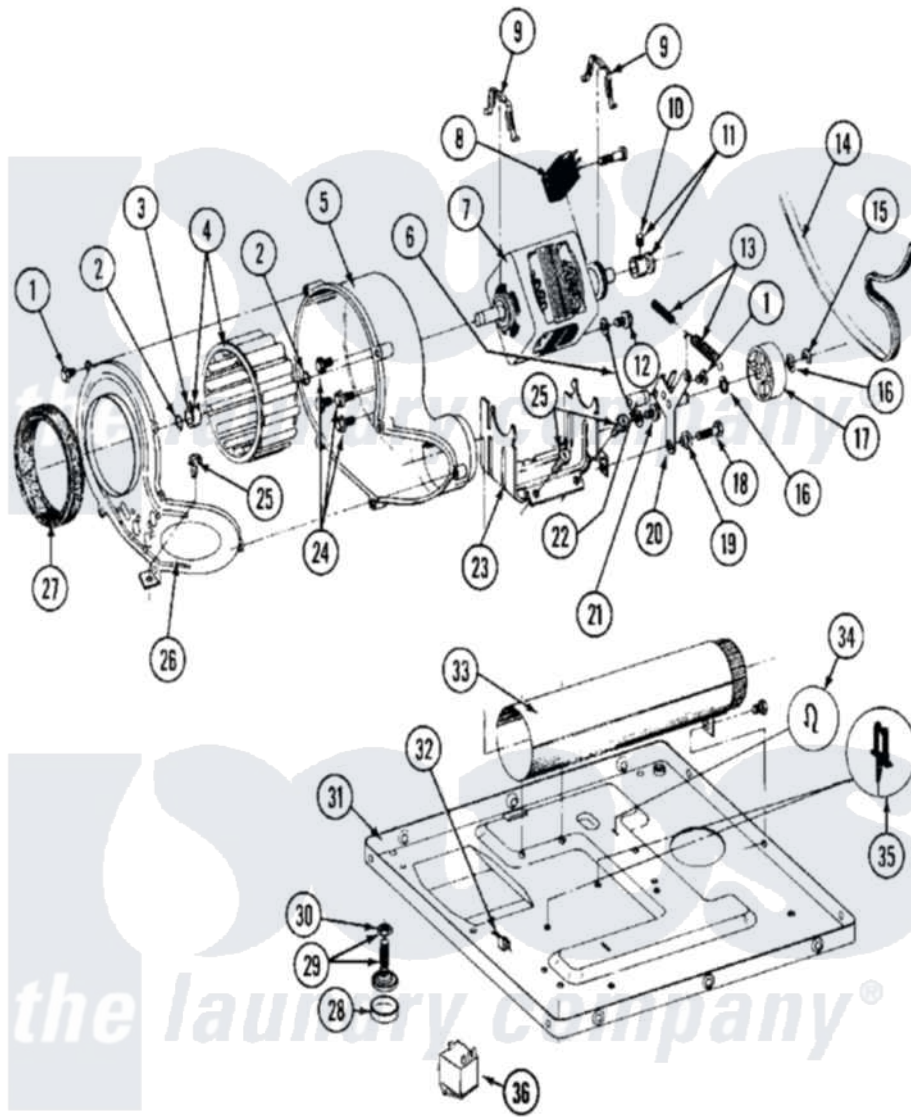

Maytag MDE26PCACG 08 - MOTOR DRIVE, BLOWER & BASE FRAME

Maytag [Commercial Maytag MDE26PCACG Dryer Parts](#) Parts Diagram 08 - MOTOR DRIVE, BLOWER & BASE FRAME

Click on the part number to view part

Item	Original Part Number	Replaced By	Status	Part Description
001	Y312961	W10116751		Screw
002	410233	9703438		Ring-Retrn
003	312967			Clamp, Blower Housing
004	Y303836			Blower Wheel Assembly And Clamp
005	Y312893			Housing, Blower
006	901220			Ground Wire
007	Y303358	W10410999		Motor-Drive
008	306207		Not Available	(PROD. No.303358-8 & No.303358-9)
"	NLA		Not Available	SWITCH, MOTOR START-PROD.
"	Y303877		Not Available	SWITCH, MOTOR EXTERNAL START No.303358-2, No.303358-4, 303358-7
"	Y303879			Switch, Motor External Start
009	Y015825			Clip, Motor To Motor Support
010	Y053241			Set Screw, Motor Pulley

011	Y305185	6-3051850	Pulley- MO
012	910343	488234	Screw 8-32 X 1/4
013	Y303945		IDLER SPRING ASSY. W/PLUG
014	Y312959		Poly "V" Belt For Tumbler
015	312958	354987	Ring, Retaining
016	Y312527		Washer, Idler Shaft
017	Y303705	6-3037050	Pulley- ID
018	Y014874		Screw, Idler Arm And Sleeve
019	Y312894	315772	Sleeve, Idler Arm
020	Y303363	6-3033630	Idler Arm
021	211294	90767	Screw, 8A X 3/8 HeX Washer Head Tapping
022	Y313582	W10116756	Spacer
023	NLA	Not Available	SUPPORT, MOTOR
024	Y310632	1163839	Screw
025	Y313561		Screw----NA
026	314778	Not Available	COVER, BLOWER HOUSING
027	Y312901		Seal, Housing Cover
028	210684		Foot, Adjustable Leg
029	Y302699	22003428	Leg, Adjustable
030	210385		Lock Nut For Adjustable Leg
031	Y303361	Not Available	BASE ASSY. (UPPER & LOWER)
032	Y310376		Clip, Door Switch Harness
033	Y303442		EXHAUST DUCT ASSEMBLY
034	410490		Spring, Retainer Wire Harness
035	Y313262	W10116752	Retainer-
036	306199		Relay, Heater