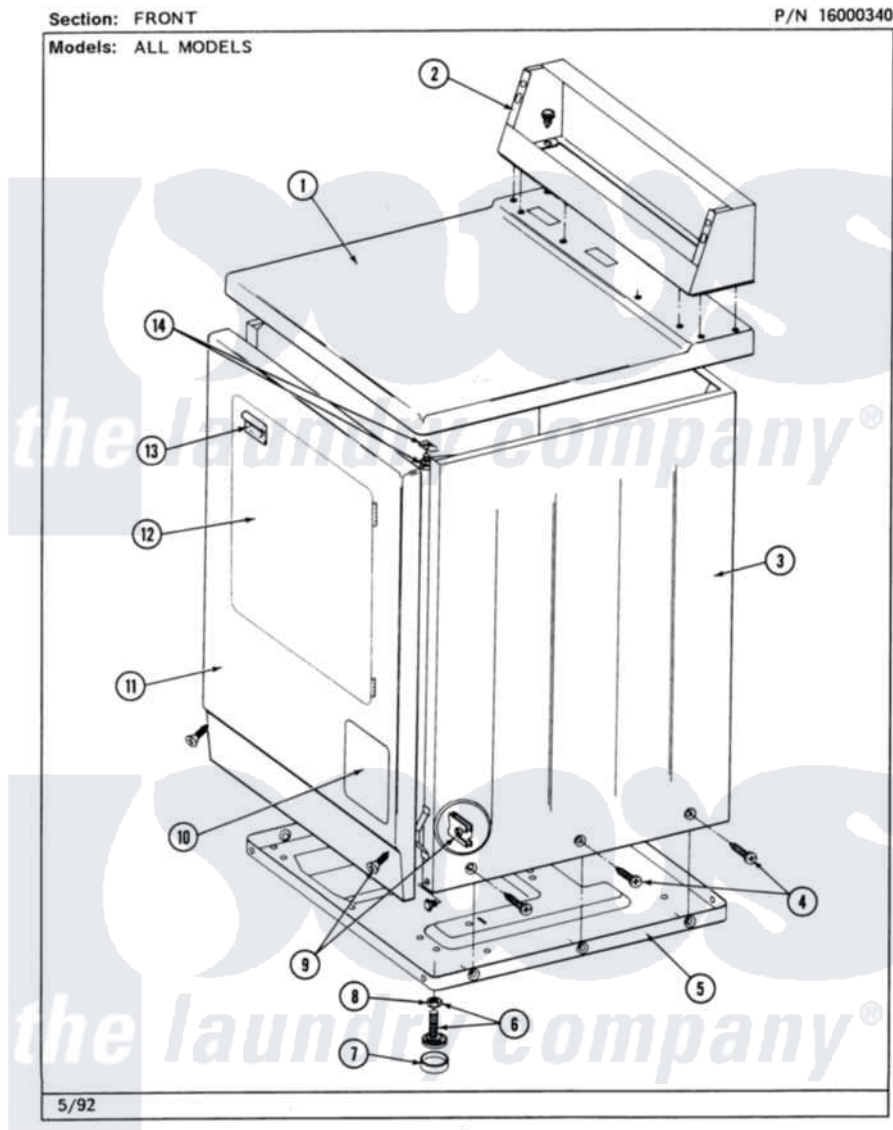

Maytag MDE26PCACL 01 - FRONT

2

Maytag [Commercial Maytag MDE26PCACL Dryer Parts](#) Parts Diagram 01 - FRONT
 Click on the part number to view part

Item	Original Part Number	Replaced By	Status	Part Description
001	307104			Top Cover Assembly
"	NLA		Not Available	(ALM)
002	212276	W10116760		Screw
"	NLA		Not Available	CONTROL COVER (WHT)
003	NLA		Not Available	CABINET (WHT)
"	Y310632	1163839		Screw
004	213007			Xfor Cabinet See Cabinet, Back
005	Y303361		Not Available	BASE ASSY. (UPPER & LOWER)
006	Y305086			Adjustable Leg And Nut
007	Y314137			Foot, Rubber
008	Y052740	62739		Nut, Lock
009	204439			Screw And Fstner Assembly
010	302542		Not Available	PART NOT USED. (DG ONLY)
"	302542L		Not Available	PART NOT USED. (DG ONLY)
"	302542M		Not Available	ACCESS DOOR-HARVEST

		Not Available	WHEAT
"	NLA	Not Available	ACCESS DOOR (WHT)
011	NLA	Not Available	FRONT PANEL ASSY. (WHT)
012	308061	Not Available	DOOR ASSY. COMPLETE (WHT)
"	NLA	Not Available	(ALM)
013	314946		Handle White
"	314972		Handle Door ALM
"	NLA	Not Available	(H. WHEAT)
014	204445		Screw And Fastener Assembly