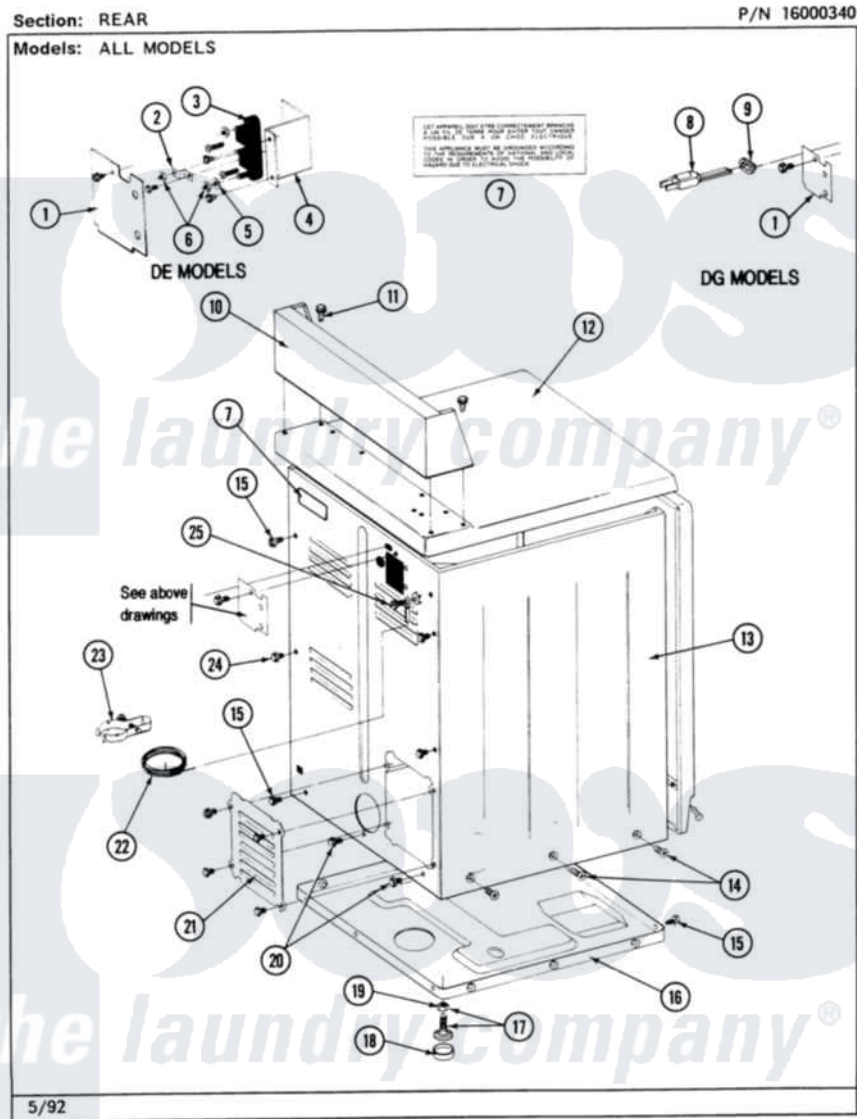

# Maytag MDE26PCACL 02 - REAR

Maytag Commercial Maytag MDE26PCACL Dryer Parts Parts Diagram 02 - REAR  
 Click on the part number to view part

Item	Original Part Number	Replaced By	Status	Part Description
001	<a href="#">Y313561</a>			Screw---NA
"	Y312905		Not Available	COVER, TERMINAL
002	Y311423	<a href="#">489483</a>		Screw 10-32 X 1/2
"	<a href="#">Y312184</a>			Strap, Grounding
003	<a href="#">400008</a>			Block, Terminal
"	<a href="#">Y312209</a>	<a href="#">W10001200</a>		Screw
004	<a href="#">Y313561</a>			Screw---NA
"	Y310632	<a href="#">1163839</a>		Screw
"	<a href="#">Y312904</a>			Bracket, Terminal Block
005	<a href="#">Y311270</a>			Washer, Terminal Block
006	<a href="#">311484</a>	<a href="#">112432</a>		Nut
007	<a href="#">214519</a>			LABEL, ELECTRICAL INSTR. PART NOT USED-GAS MODELS ONLY
008	302521		Not Available	CORD, POWER PART NOT USED-GAS MODELS ONLY
"	305168	<a href="#">33002916</a>		Power Cord, Canadian 240V

009	<a href="#">211881</a>		Grommet, Cord Part Not Used- Gas Models Only
010	NLA	Not Available	CONTROL COVER (WHT)
011	212276	<a href="#">W10116760</a>	Screw
012	307105	Not Available	COVER, TOP ASSY. (WHT)
"	NLA	Not Available	(ALM)
013	NLA	Not Available	CABINET (WHT)
014	<a href="#">213007</a>		Xfor Cabinet See Cabinet, Back
015	<a href="#">Y313561</a>		Screw---NA
016	Y303361	Not Available	BASE ASSY. (UPPER & LOWER)
017	<a href="#">Y305086</a>		Adjustable Leg And Nut
018	<a href="#">Y314137</a>		Foot, Rubber
019	<a href="#">Y052740</a>	<a href="#">62739</a>	Nut, Lock
020	Y310632	<a href="#">1163839</a>	Screw
021	<a href="#">211294</a>	<a href="#">90767</a>	Screw, 8A X 3/8 HeX Washer Head Tapping
"	Y312951	Not Available	ACCESS COVER, BACK
"	<a href="#">Y313559</a>		Screw
022	<a href="#">311155</a>		Ground Wire And Clamp
023	<a href="#">301548</a>		Clamp, Ground Wire
"	NLA	Not Available	SCREW
024	Y310632	<a href="#">1163839</a>	Screw
025	NLA	Not Available	SCREW & WASHER ASSY.