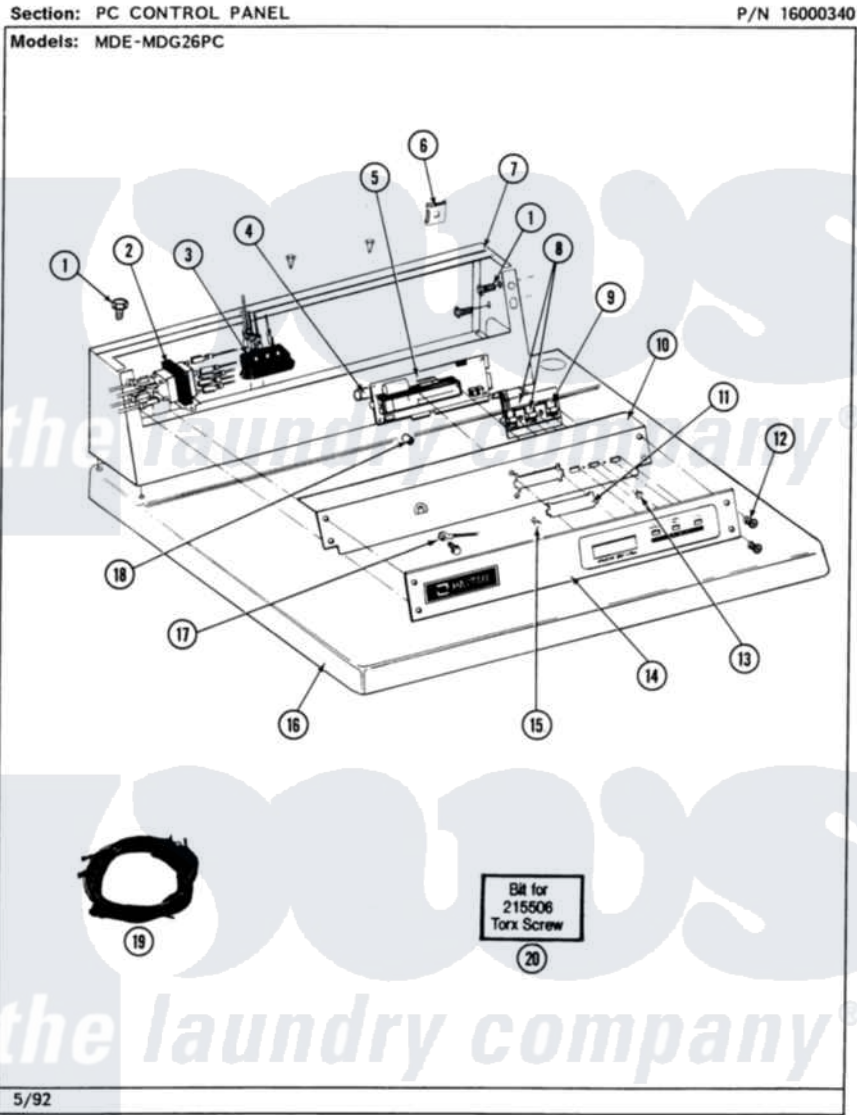

Maytag MDE26PCACL 03 - PC CONTROL PANEL

12

Maytag [Commercial Maytag MDE26PCACL Dryer Parts](#) Parts Diagram 03 - PC CONTROL PANEL
 Click on the part number to view part

Item	Original Part Number	Replaced By	Status	Part Description
001	212276	W10116760		Screw
002	207766			Transformer
"	211294	90767		Screw, 8A X 3/8 HeX Washer Head Tapping
003	206824	W10133335		Relay, Motor
"	211294	90767		Screw, 8A X 3/8 HeX Washer Head Tapping
004	206828			Battery
005	215510		Not Available	SUPPORT, PC BOARD
"	NLA		Not Available	CIRCUIT BOARD ASSY
006	215003			Fastener, Panel And Bracket
007	212276	W10116760		Screw
"	NLA		Not Available	CONTROL COVER (WHT)
008	306694			Backup Plate With Switch
009	215517	W10131113		Push Button
010	NLA		Not Available	BACK UP PLATE (WHT)
011	215515		Not Available	COVER, DISPLAY

012	215506		Screw, Control Panel Overlay
013	215527	W10140652	Screw, 6-20 X 1/2
014	NLA	Not Available	CONTROL PANEL
015	215526		Screw, Circuit Board
016	307105	Not Available	COVER, TOP ASSY. (WHT)
"	NLA	Not Available	(ALM)
017	205810		Wire, Ground
"	211252		Screw, Ground Wire
018	Y215513		Standoff, Circuit Board
019	NLA	Not Available	WIRE HARNESS
020	Y038227	Not Available	TORX BIT (215506 SCREW)