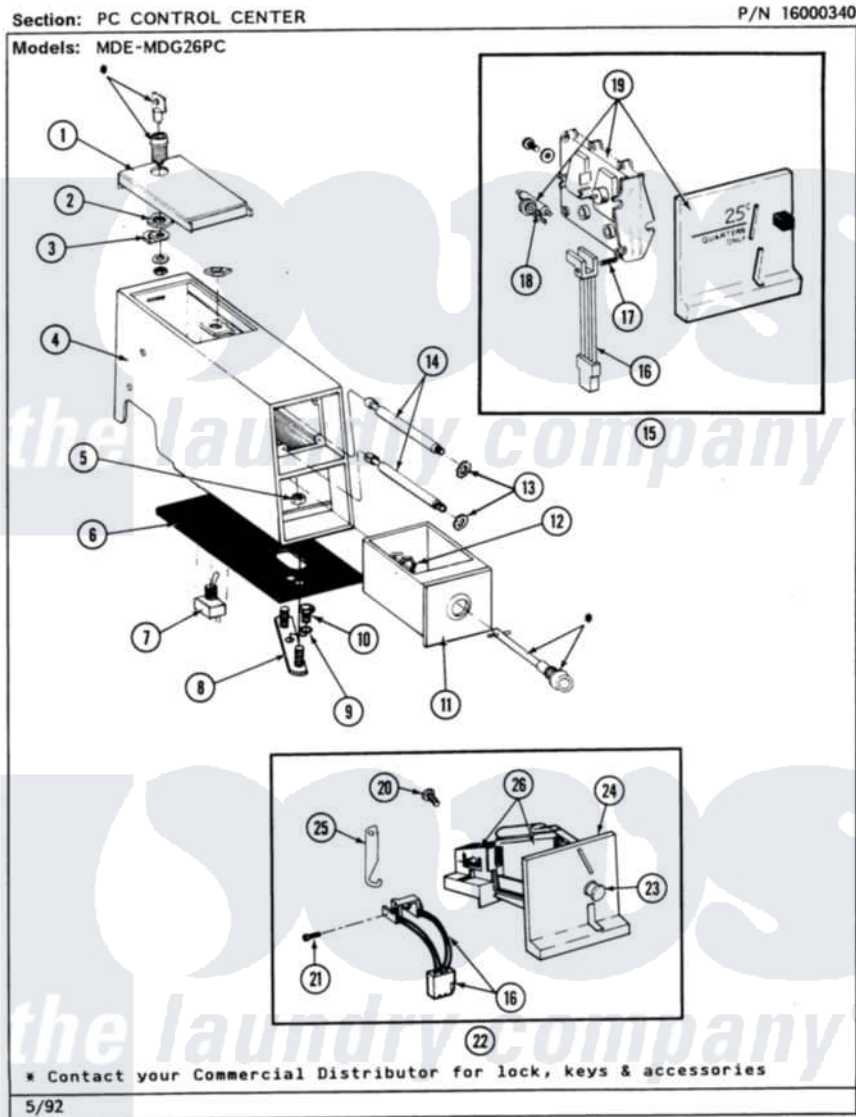

Maytag MDE26PCACL 04 - PC CONTROL CENTER

Maytag [Commercial Maytag MDE26PCACL Dryer Parts](#) Parts Diagram 04 - PC CONTROL CENTER
 Click on the part number to view part

Item	Original Part Number	Replaced By	Status	Part Description
001	203188		Not Available	TIMER ACCESS DOOR (WHT)
"	203188L		Not Available	ACCESS DOOR-ALMOND
"	203188M		Not Available	ACCESS DOOR-HARVEST WHEAT
002	212328	W10139762		Hex Nut, 3/4-27
003	213750	W10133266		Cam-Lock
004	207673	22001407		Case, Coin Slide
"	207673L	22001408		(ALM)
"	207940	22001407		Case, Coin Slide
"	207940L	22001408		(ALM)
"	NLA		Not Available	(H. WHEAT)
"	NLA		Not Available	(H. WHEAT)
005	Y052740	62739		Nut, Lock
006	214660			Gasket, Control Center
007	206794		Not Available	SWITCH (W/NUT)
008	NLA		Not Available	MTG. STRAP---NA

009	910309		Washer, Mounting Strap
010	211294	90767	Screw, 8A X 3/8 HeX Washer Head Tapping
011	207912	208884	Coin Box K
"	207912L	208884	Coin Box K
"	NLA		Not Available (H. WHEAT)
012	212328	W10139762	Hex Nut, 3/4-27
013	910181		Lockwasher, Terminal Block
014	213035		Bolt, Locking
015	NLA		Not Available COIN DROP ASSY.
016	206799		Optic Switch Assembly
017	314665		Screw, Switch Assembly
018	NLA		Not Available BALANCE ARM W/WEIGHT (\$25)
019	NLA		Not Available COIN REJECTOR
020	NLA		Not Available SCREW FOR CAUTION PLATE---NA
021	314665		Screw, Switch Assembly
022	207948		Coin Drop Assembly
023	216009		BUTTON, RETURN
024	216010	Y208306	Kit- Mtg C
025	216011		Spring, Return Button
026	207947		Rejector, Coin