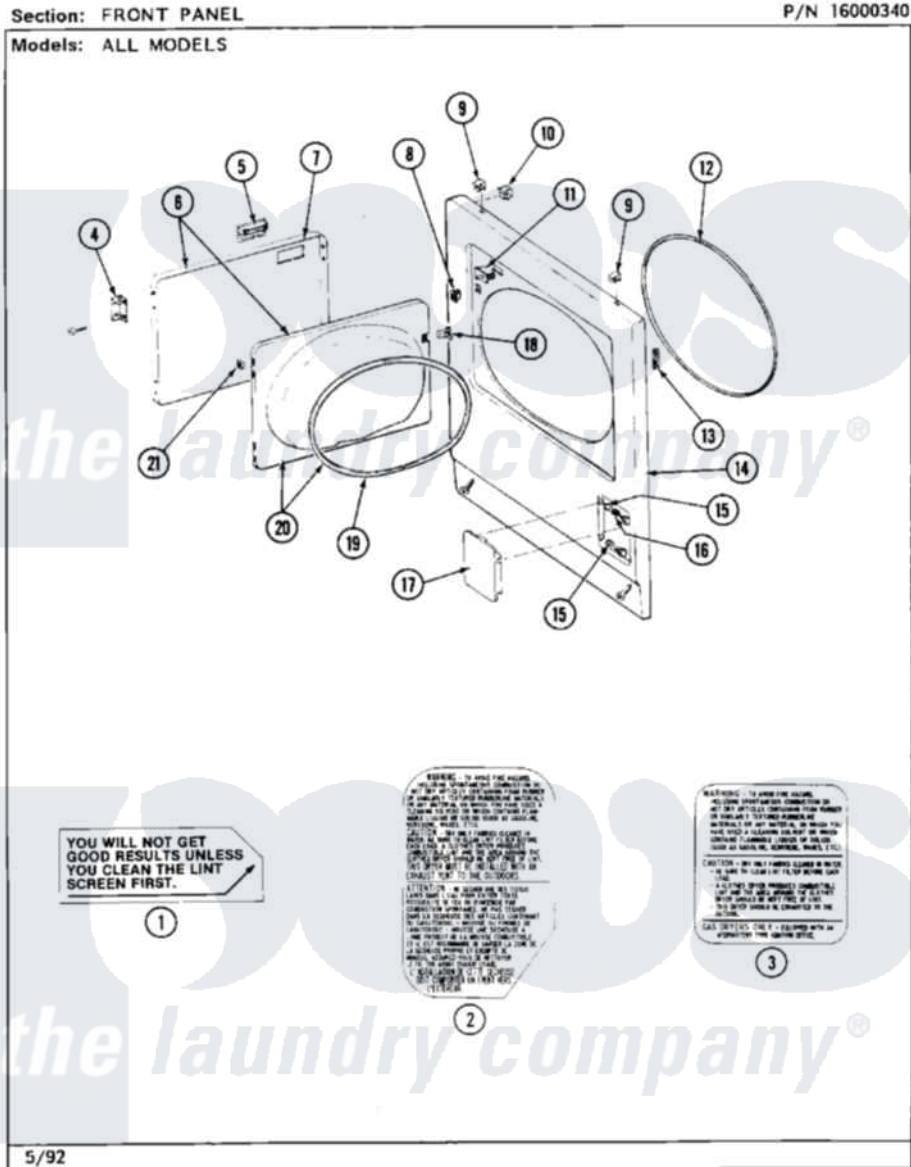

Maytag MDE26PCA CL 05 - FRONT PANEL

24

Maytag [Commercial Maytag MDE26PCA CL Dryer Parts](#) Parts Diagram 05 - FRONT PANEL
Click on the part number to view part

Item	Original Part Number	Replaced By	Status	Part Description
001	Y313340			LABEL, LINT SCREEN INSTRUCTION
002	314941		Not Available	LABEL, INSTRUCTION
003	314942			INSTRUCTION LABEL
"	NLA		Not Available	INSTRUCTION LABEL
004	307099	33001230		Hinge, Door
"	Y314062			Screw, Door Hinge And Panel
005	312960	489355		Screw, 8 X 1/2
"	314946			Handle White
"	314972			Handle Door ALM
"	NLA		Not Available	(H. WHEAT)
006	NLA		Not Available	(ALM)
"	Y307111		Not Available	DOOR ASSY. COMPLETE (WHT)
007	314966			Panel, Outer
"	NLA		Not Available	(ALM)
008	306436			Door Latch Kit--W

009	212982	22001650		Fastener, Spring
010	Y310376			Clip, Door Switch Harness
011	Y305753	W10169313		Switch-Dor
012	314937			Seal, Front Panel
013	Y313907			Fastener, Twin
014	204439			Screw And Fstner Assembly
"	NLA		Not Available	PANEL, FRONT (WHT)
015	212949	22001866		Screw, Relay
"	312301		Not Available	BUSHING FOR ACCESS STUD
"	NLA		Not Available	BUSHING, ACCESS STUD
016	312369			Sleeve, Access Panel Stud Part Not Used
017	302542		Not Available	PART NOT USED. (DG ONLY)
"	302542L		Not Available	PART NOT USED. (DG ONLY)
"	302542M		Not Available	ACCESS DOOR-HARVEST WHEAT
"	NLA		Not Available	ACCESS DOOR (WHT)
018	314936	33001305		Strike, Door
"	314944	33001305		Strike, Door
019	314935	33001192		Seal, Door
020	307098		Not Available	DOOR, INNER (W/SEAL)
021	Y313910			Clip, Door Liner To Outer Panel