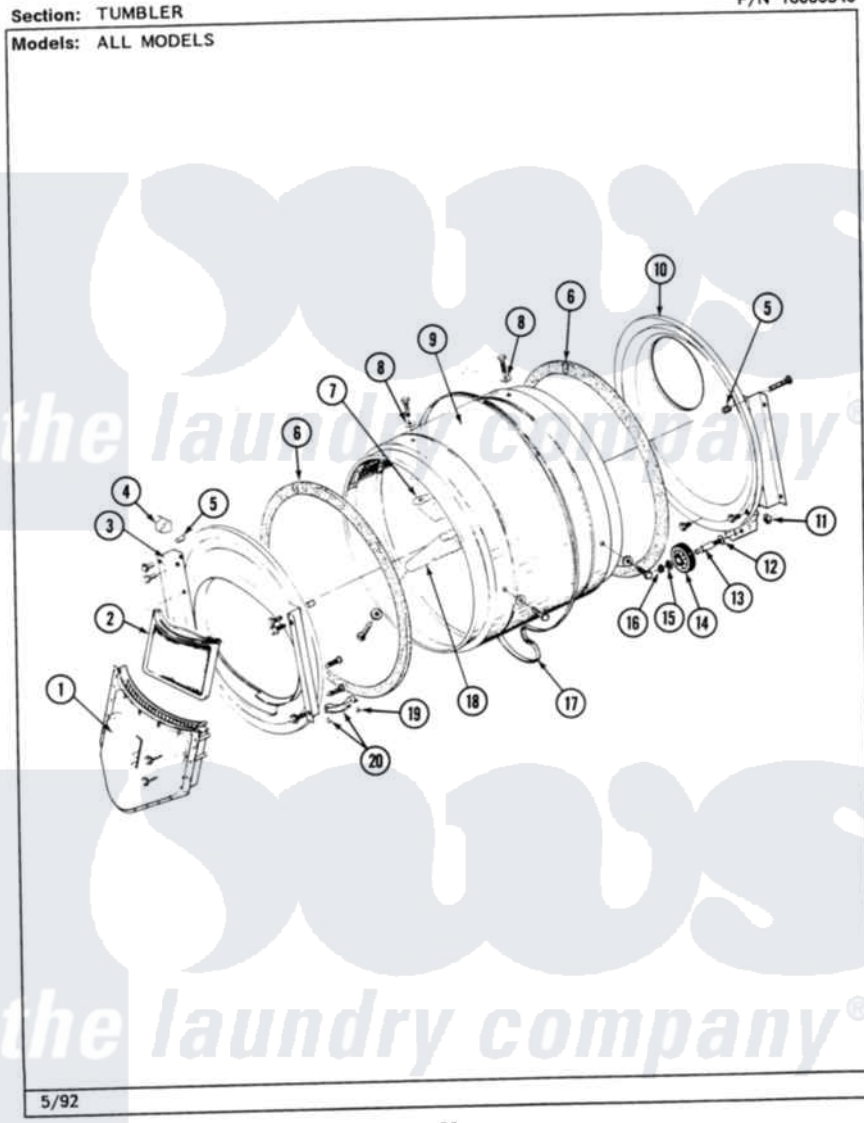

Maytag MDE26PCACL 06 - TUMBLER

P/N 16000340

26

Maytag [Commercial Maytag MDE26PCACL Dryer Parts](#) Parts Diagram 06 - TUMBLER
Click on the part number to view part

Item	Original Part Number	Replaced By	Status	Part Description
001	Y307112	33001016		Outlet Duct Assembly
"	Y314110	33002917		Screw, No.10-16
002	307108	33002970		Lint Filte
003	307109	33001179		Front, Tumbler
"	Y313561			Screw---NA
"	NLA		Not Available	SCREW
"	Y310632	1163839		Screw
004	Y310376			Clip, Door Switch Harness
005	NLA		Not Available	COVER, THREAD
006	314820			Seal, Tumbler
007	314803	33001012		Baffle
"	Y310759			Screw, Tumbler Baffles
008	314158			Washer, Baffle To Tumbler
009	306663		Not Available	TUMBLER W/BAFFLES
"	314802		Not Available	TUMBLER W/OUT BAFFLES
010	211294	90767		Screw, 8A X 3/8 HeX Washer Head Tapping

"	Y307114	33001178	Back, Tumbler
"	Y308544	33001178	Back, Tumbler
011	312538	33001443	Nut, Hex
012	Y313347	312535	Washer, Vault Mounting Brk.
013	Y312948	6-3129480	Shaft- Tumbler
014	Y303373	12001541	Drum Roller/Washer Assembly--W
015	312535		Washer, Vault Mounting Brk.
016	410233	9703438	Ring-Retrn
017	Y312959		Poly "V" Belt For Tumbler
018	314804	33001004	Baffle, Tall
"	Y310759		Screw, Tumbler Baffles
019	210720		Rivet, Bearing To Tumbler Fmt
020	306508		Tumbler Bearing Kit ---W