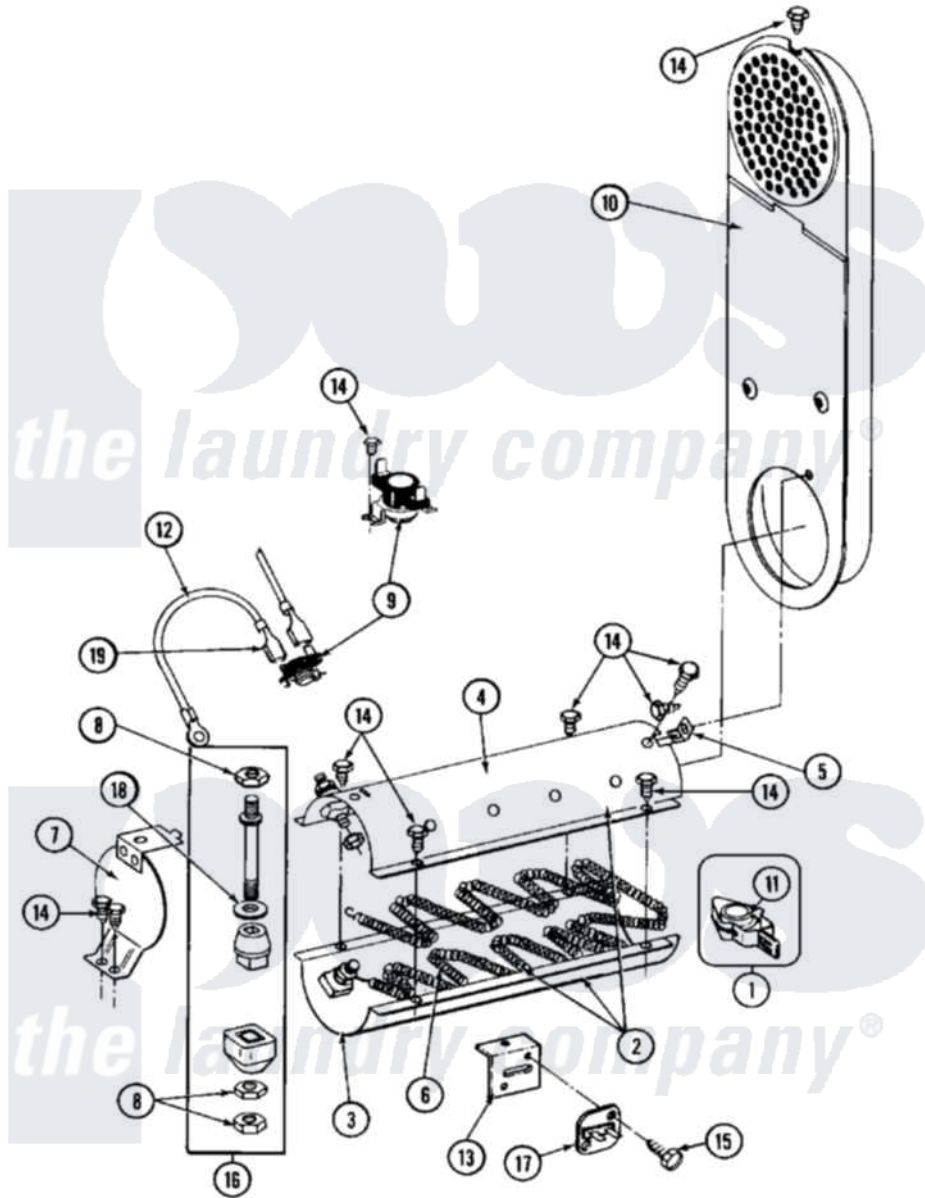

Maytag MDE26PCACL 07 - HEATER (A3 SERIES)

Maytag Commercial Maytag MDE26PCACL Dryer Parts Parts Diagram 07 - HEATER (A3 SERIES)
 Click on the part number to view part

Item	Original Part Number	Replaced By	Status	Part Description
001	211294	90767		Screw, 8A X 3/8 HeX Washer Head Tapping
002	NLA		Not Available	INLET DUCT ASSY.
003	314995			Enclosure, Heater
004	315346			Bracket, Thermal Fuse
005	NLA		Not Available	PART NOT USED
006	307473			Fuse, Thermal
007	314998			Insulator, Terminal
008	307185	308614		Heater Sub-Assembly
009	314999			Shield, Radiant
010	NLA		Not Available	SCREW
011	303396			Thermostat, Hi-Limit
"	Y307173			Wire, Jumper
012	Y308259			HEATER ASSY. COMPLETE (240V)