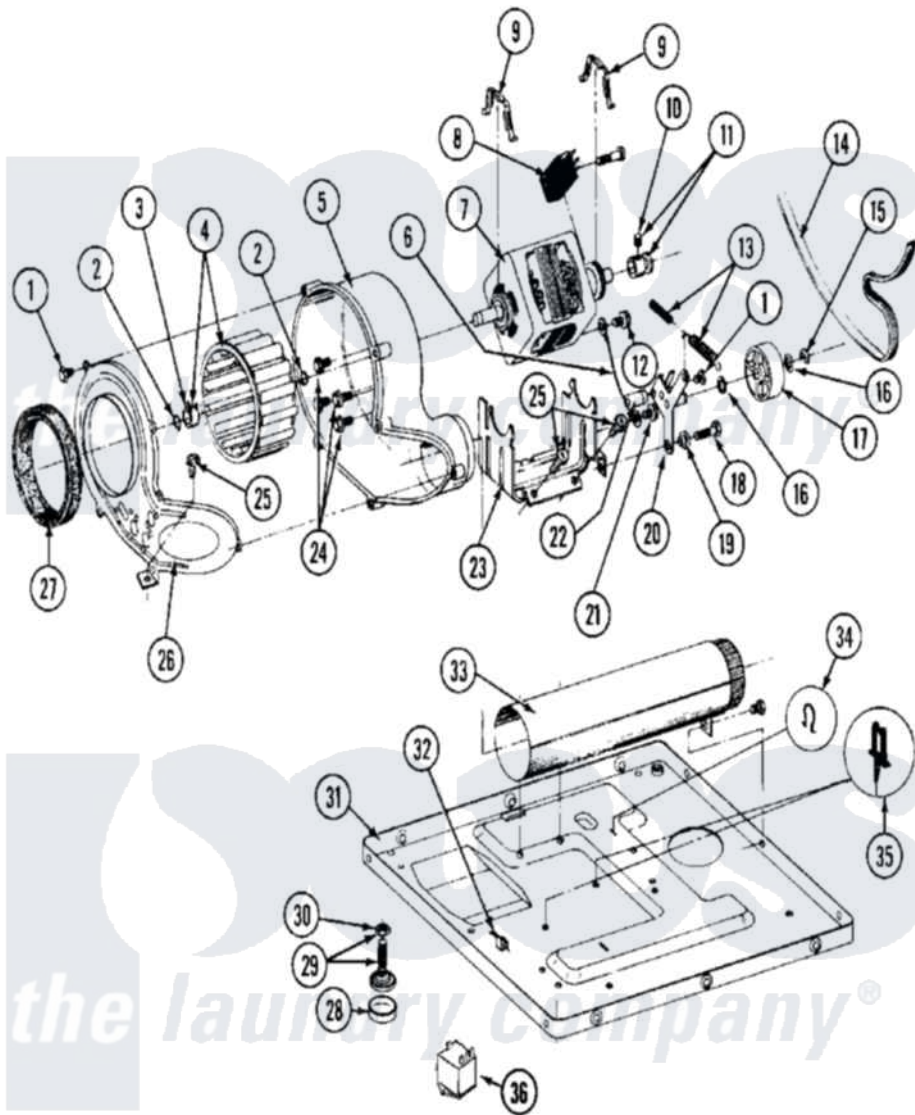

# Maytag MDE26PCACL 08 - MOTOR DRIVE, BLOWER & BASE FRAME

Maytag Commercial Maytag MDE26PCACL Dryer Parts Parts Diagram 08 - MOTOR DRIVE, BLOWER & BASE FRAME  
 Click on the part number to view part

Item	Original Part Number	Replaced By	Status	Part Description
001	Y312961	<a href="#">W10116751</a>		Screw
002	410233	<a href="#">9703438</a>		Ring-Retrn
003	<a href="#">312967</a>			Clamp, Blower Housing
004	<a href="#">Y303836</a>			Blower Wheel Assembly And Clamp
005	<a href="#">Y312893</a>			Housing, Blower
006	<a href="#">901220</a>			Ground Wire
007	<a href="#">Y303358</a>	<a href="#">W10410999</a>		Motor-Drve
008	306207		Not Available	(PROD. No.303358-8 & No.303358-9)
"	NLA		Not Available	SWITCH, MOTOR START-PROD.
"	Y303877		Not Available	SWITCH, MOTOR EXTERNAL START No.303358-2, No.303358-4, 303358-7
"	<a href="#">Y303879</a>			Switch, Motor External Start
009	<a href="#">Y015825</a>			Clip, Motor To Motor Support
010	<a href="#">Y053241</a>			Set Screw, Motor Pulley