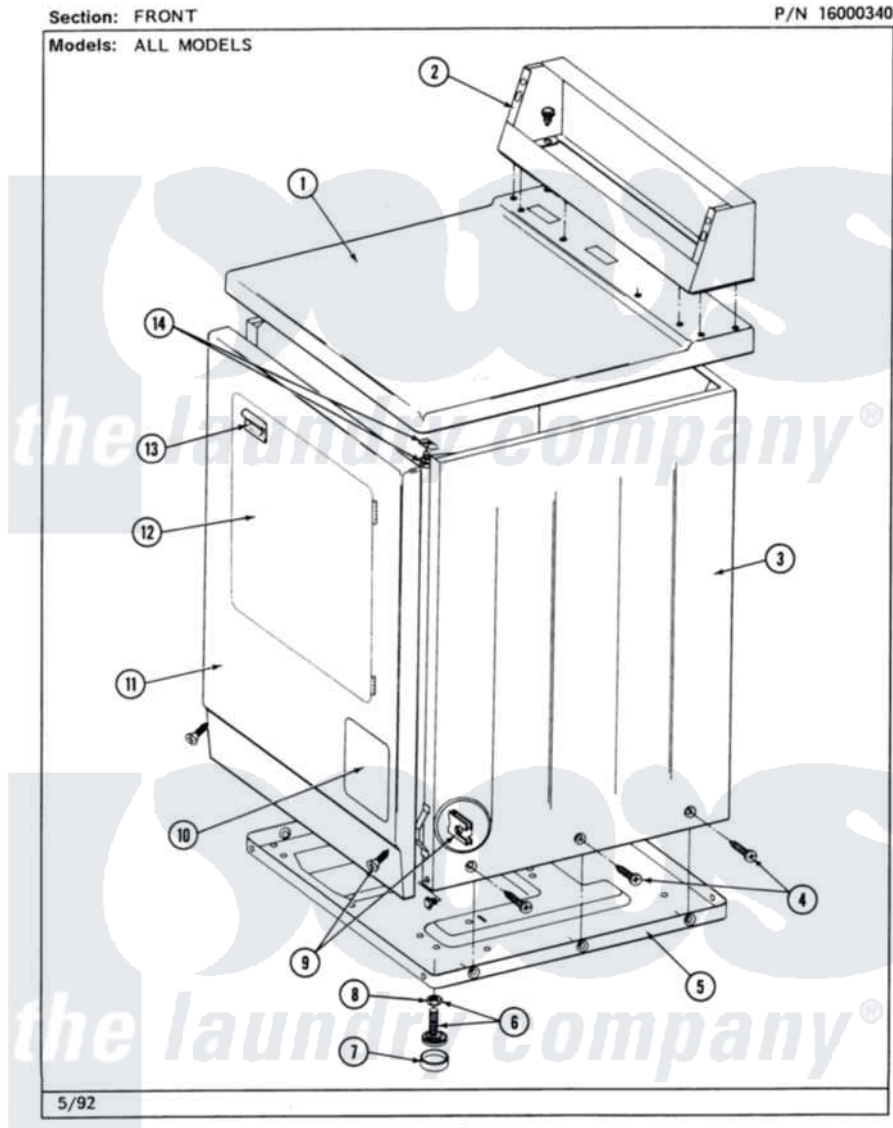

Maytag MDE26PCACW 01 - FRONT

2

Maytag [Commercial Maytag MDE26PCACW Dryer Parts](#) Parts Diagram 01 - FRONT
Click on the part number to view part

Item	Original Part Number	Replaced By	Status	Part Description
001	307104			Top Cover Assembly
"	NLA		Not Available	(ALM)
002	212276	W10116760		Screw
"	NLA		Not Available	CONTROL COVER (WHT)
003	NLA		Not Available	CABINET (WHT)
"	Y310632	1163839		Screw
004	213007			Xfor Cabinet See Cabinet, Back
005	Y303361		Not Available	BASE ASSY. (UPPER & LOWER)
006	Y305086			Adjustable Leg And Nut
007	Y314137			Foot, Rubber
008	Y052740	62739		Nut, Lock
009	204439			Screw And Fstner Assembly
010	302542		Not Available	PART NOT USED. (DG ONLY)
"	302542L		Not Available	PART NOT USED. (DG ONLY)
"	302542M		Not Available	ACCESS DOOR-HARVEST

		Not Available	WHEAT
"	NLA	Not Available	ACCESS DOOR (WHT)
011	NLA	Not Available	FRONT PANEL ASSY. (WHT)
012	308061	Not Available	DOOR ASSY. COMPLETE (WHT)
"	NLA	Not Available	(ALM)
013	314946		Handle White
"	314972		Handle Door ALM
"	NLA	Not Available	(H. WHEAT)
014	204445		Screw And Fastener Assembly