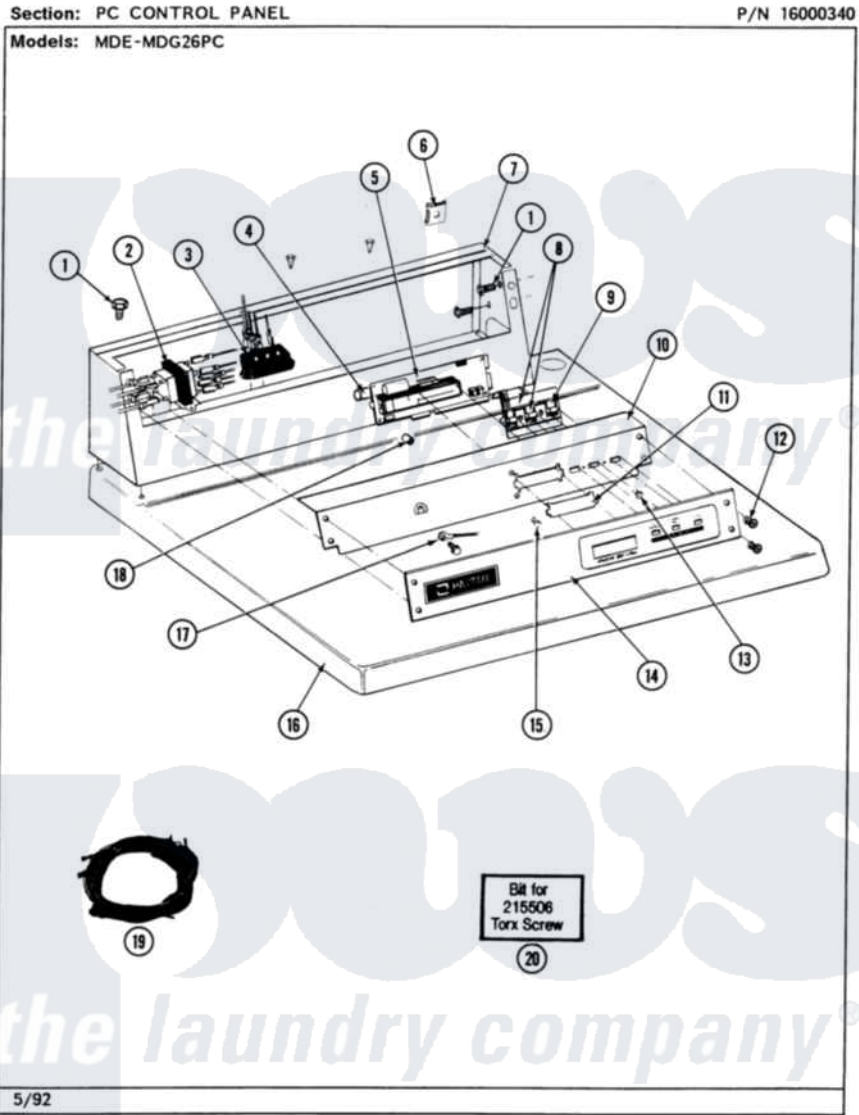

Maytag MDE26PCACW 03 - PC CONTROL PANEL

12

Maytag [Commercial Maytag MDE26PCACW Dryer Parts](#) Parts Diagram 03 - PC CONTROL PANEL
Click on the part number to view part

Item	Original Part Number	Replaced By	Status	Part Description
001	212276	W10116760		Screw
002	207766			Transformer
"	211294	90767		Screw, 8A X 3/8 HeX Washer Head Tapping
003	206824	W10133335		Relay, Motor
"	211294	90767		Screw, 8A X 3/8 HeX Washer Head Tapping
004	206828			Battery
005	215510		Not Available	SUPPORT, PC BOARD
"	NLA		Not Available	CIRCUIT BOARD ASSY
006	215003			Fastener, Panel And Bracket
007	212276	W10116760		Screw
"	NLA		Not Available	CONTROL COVER (WHT)
008	306694			Backup Plate With Switch
009	215517	W10131113		Push Button
010	NLA		Not Available	BACK UP PLATE (WHT)
011	215515		Not Available	COVER, DISPLAY

012	215506		Screw, Control Panel Overlay
013	215527	W10140652	Screw, 6-20 X 1/2
014	NLA		Not Available CONTROL PANEL
015	215526		Screw, Circuit Board
016	307105		Not Available COVER, TOP ASSY. (WHT)
"	NLA		Not Available (ALM)
017	205810		Wire, Ground
"	211252		Screw, Ground Wire
018	Y215513		Standoff, Circuit Board
019	NLA		Not Available WIRE HARNESS
020	Y038227		Not Available TORX BIT (215506 SCREW)