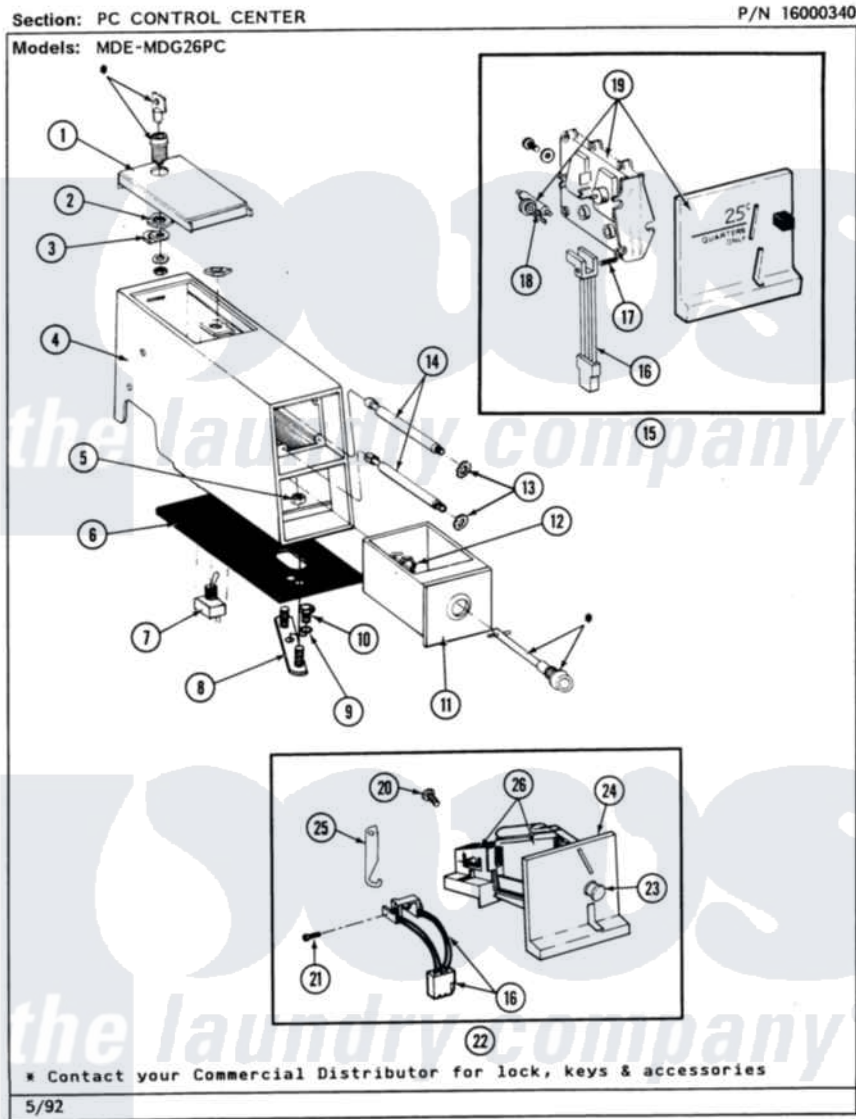

Maytag MDE26PCACW 04 - PC CONTROL CENTER

Maytag [Commercial Maytag MDE26PCACW Dryer Parts](#) Parts Diagram 04 - PC CONTROL CENTER
 Click on the part number to view part

Item	Original Part Number	Replaced By	Status	Part Description
001	203188		Not Available	TIMER ACCESS DOOR (WHT)
"	203188L		Not Available	ACCESS DOOR-ALMOND
"	203188M		Not Available	ACCESS DOOR-HARVEST WHEAT
002	212328	W10139762		Hex Nut, 3/4-27
003	213750	W10133266		Cam-Lock
004	207673	22001407		Case, Coin Slide
"	207673L	22001408		(ALM)
"	207940	22001407		Case, Coin Slide
"	207940L	22001408		(ALM)
"	NLA		Not Available	(H. WHEAT)
"	NLA		Not Available	(H. WHEAT)
005	Y052740	62739		Nut, Lock
006	214660			Gasket, Control Center
007	206794		Not Available	SWITCH (W/NUT)
008	NLA		Not Available	MTG. STRAP---NA

009	910309		Washer, Mounting Strap
010	211294	90767	Screw, 8A X 3/8 HeX Washer Head Tapping
011	207912	208884	Coin Box K
"	207912L	208884	Coin Box K
"	NLA		Not Available (H. WHEAT)
012	212328	W10139762	Hex Nut, 3/4-27
013	910181		Lockwasher, Terminal Block
014	213035		Bolt, Locking
015	NLA		Not Available COIN DROP ASSY.
016	206799		Optic Switch Assembly
017	314665		Screw, Switch Assembly
018	NLA		Not Available BALANCE ARM W/WEIGHT (\$25)
019	NLA		Not Available COIN REJECTOR
020	NLA		Not Available SCREW FOR CAUTION PLATE---NA
021	314665		Screw, Switch Assembly
022	207948		Coin Drop Assembly
023	216009		BUTTON, RETURN
024	216010	Y208306	Kit- Mtg C
025	216011		Spring, Return Button
026	207947		Rejector, Coin