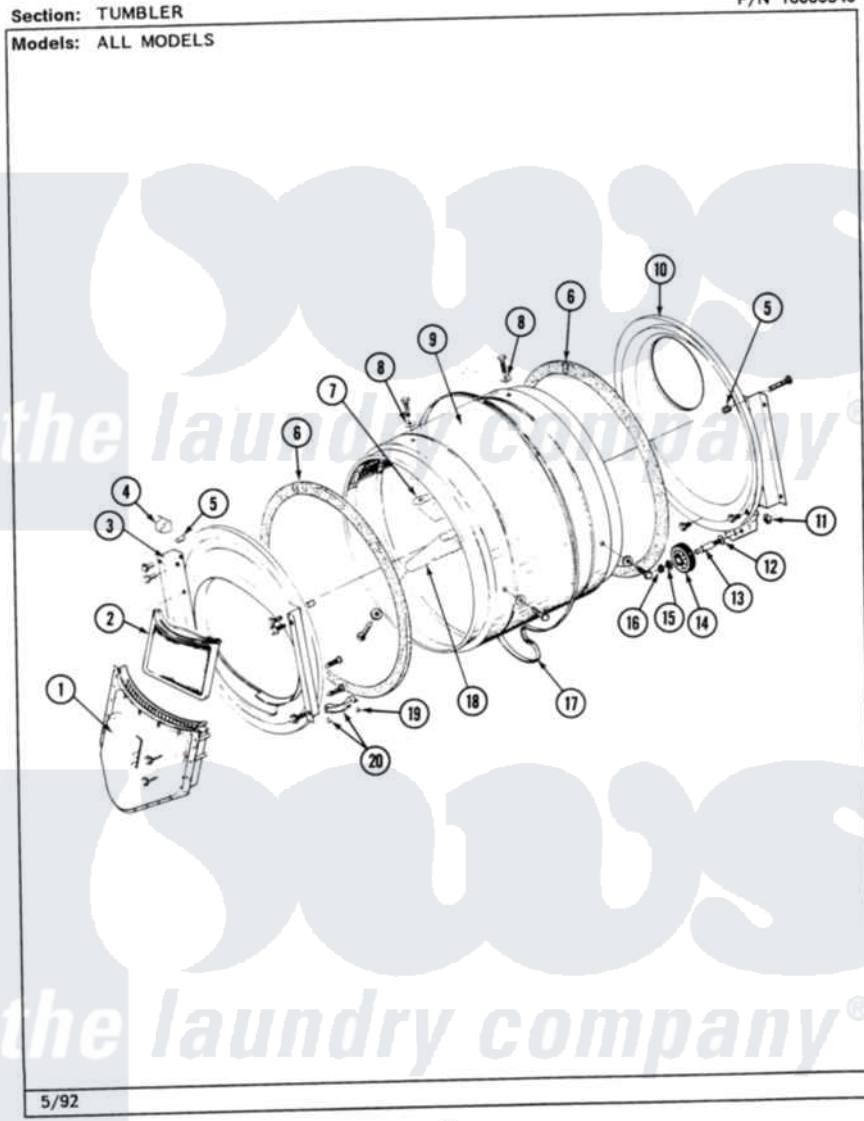

Maytag MDE26PCACW 06 - TUMBLER

P/N 16000340

26

Maytag [Commercial Maytag MDE26PCACW Dryer Parts](#) Parts Diagram 06 - TUMBLER
Click on the part number to view part

Item	Original Part Number	Replaced By	Status	Part Description
001	Y307112	33001016		Outlet Duct Assembly
"	Y314110	33002917		Screw, No.10-16
002	307108	33002970		Lint Filte
003	307109	33001179		Front, Tumbler
"	Y313561			Screw---NA
"	NLA		Not Available	SCREW
"	Y310632	1163839		Screw
004	Y310376			Clip, Door Switch Harness
005	NLA		Not Available	COVER, THREAD
006	314820			Seal, Tumbler
007	314803	33001012		Baffle
"	Y310759			Screw, Tumbler Baffles
008	314158			Washer, Baffle To Tumbler
009	306663		Not Available	TUMBLER W/BAFFLES
"	314802		Not Available	TUMBLER W/OUT BAFFLES
010	211294	90767		Screw, 8A X 3/8 HeX Washer Head Tapping

"	Y307114	33001178	Back, Tumbler
"	Y308544	33001178	Back, Tumbler
011	312538	33001443	Nut, Hex
012	Y313347	312535	Washer, Vault Mounting Brk.
013	Y312948	6-3129480	Shaft- Tumbler
014	Y303373	12001541	Drum Roller/Washer Assembly--W
015	312535		Washer, Vault Mounting Brk.
016	410233	9703438	Ring-Retrn
017	Y312959		Poly "V" Belt For Tumbler
018	314804	33001004	Baffle, Tall
"	Y310759		Screw, Tumbler Baffles
019	210720		Rivet, Bearing To Tumbler Fmt
020	306508		Tumbler Bearing Kit ---W