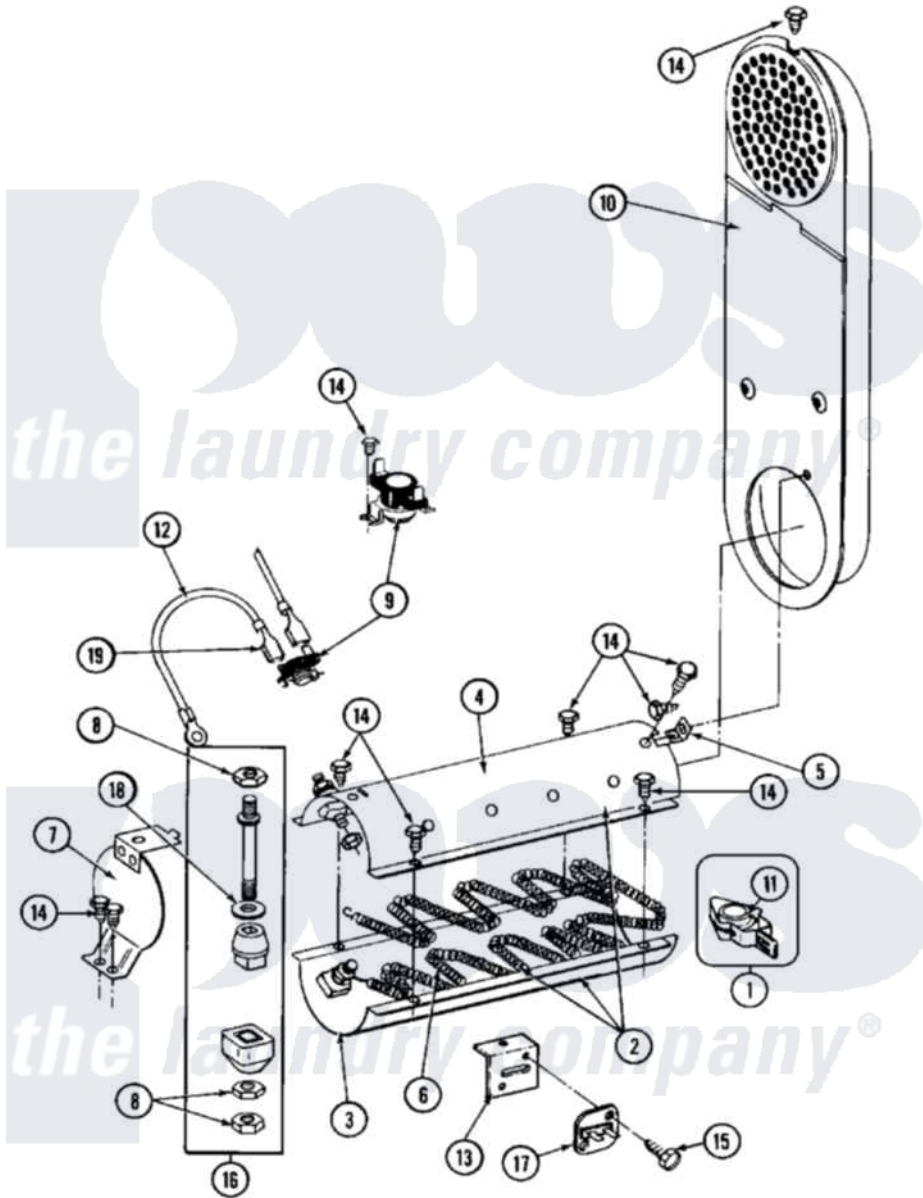

# Maytag MDE26PCACW 07 - HEATER (A3 SERIES)

Maytag Commercial Maytag MDE26PCACW Dryer Parts Parts Diagram 07 - HEATER (A3 SERIES)  
 Click on the part number to view part

Item	Original Part Number	Replaced By	Status	Part Description
001	<a href="#">211294</a>	<a href="#">90767</a>		Screw, 8A X 3/8 HeX Washer Head Tapping
002	NLA		Not Available	INLET DUCT ASSY.
003	<a href="#">314995</a>			Enclosure, Heater
004	<a href="#">315346</a>			Bracket, Thermal Fuse
005	NLA		Not Available	PART NOT USED
006	<a href="#">307473</a>			Fuse, Thermal
007	<a href="#">314998</a>			Insulator, Terminal
008	307185	<a href="#">308614</a>		Heater Sub-Assembly
009	<a href="#">314999</a>			Shield, Radiant
010	NLA		Not Available	SCREW
011	<a href="#">303396</a>			Thermostat, Hi-Limit
"	<a href="#">Y307173</a>			Wire, Jumper
012	<a href="#">Y308259</a>			HEATER ASSY. COMPLETE (240V)