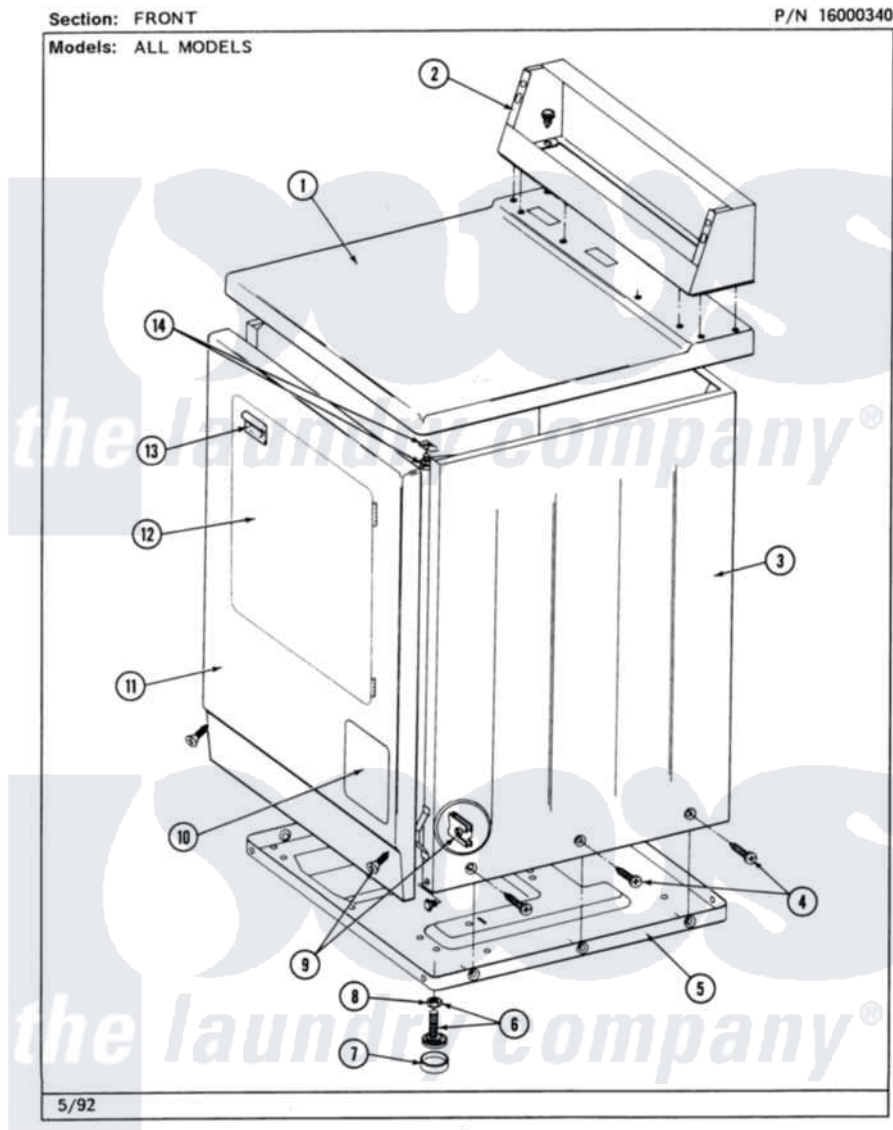

# Maytag MDE26PCADG 01 - FRONT

2

Maytag Commercial Maytag MDE26PCADG Dryer Parts Parts Diagram 01 - FRONT  
 Click on the part number to view part

Item	Original Part Number	Replaced By	Status	Part Description
001	<a href="#">307104</a>			Top Cover Assembly
"	NLA		Not Available	(ALM)
002	212276	<a href="#">W10116760</a>		Screw
"	NLA		Not Available	CONTROL COVER (WHT)
003	NLA		Not Available	CABINET (WHT)
"	Y310632	<a href="#">1163839</a>		Screw
004	<a href="#">213007</a>			Xfor Cabinet See Cabinet, Back
005	Y303361		Not Available	BASE ASSY. (UPPER & LOWER)
006	<a href="#">Y305086</a>			Adjustable Leg And Nut
007	<a href="#">Y314137</a>			Foot, Rubber
008	<a href="#">Y052740</a>	<a href="#">62739</a>		Nut, Lock
009	<a href="#">204439</a>			Screw And Fstner Assembly
010	302542		Not Available	PART NOT USED. (DG ONLY)
"	302542L		Not Available	PART NOT USED. (DG ONLY)
"	302542M		Not Available	ACCESS DOOR-HARVEST

		Not Available	WHEAT
"	NLA	Not Available	ACCESS DOOR (WHT)
011	NLA	Not Available	FRONT PANEL ASSY. (WHT)
012	308061	Not Available	DOOR ASSY. COMPLETE (WHT)
"	NLA	Not Available	(ALM)
013	<a href="#">314946</a>		Handle White
"	<a href="#">314972</a>		Handle Door ALM
"	NLA	Not Available	(H. WHEAT)
014	<a href="#">204445</a>		Screw And Fastener Assembly