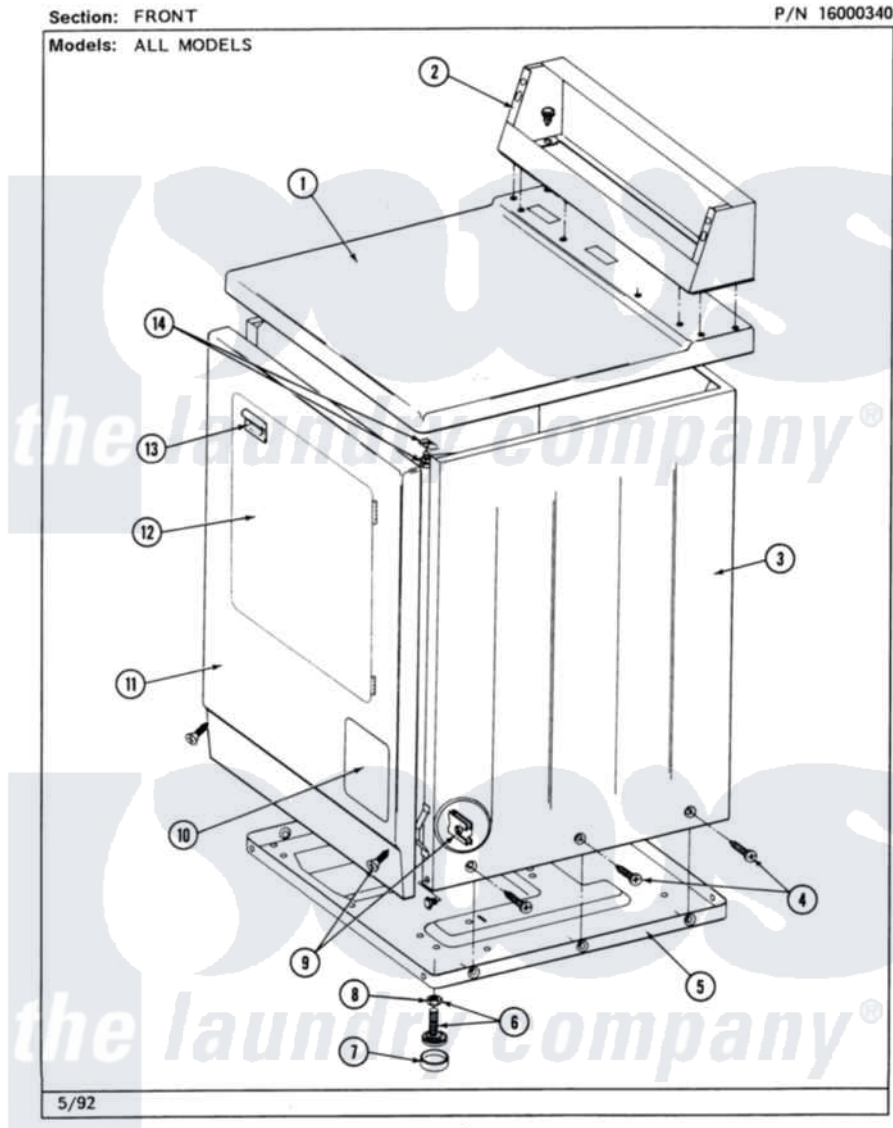

# Maytag MDE26PCADL 01 - FRONT

Maytag [Commercial Maytag MDE26PCADL Dryer Parts](#) Parts Diagram 01 - FRONT  
Click on the part number to view part

Item	Original Part Number	Replaced By	Status	Part Description
001	<a href="#">307104</a>			Top Cover Assembly
"	NLA		Not Available	(ALM)
002	212276	<a href="#">W10116760</a>		Screw
"	NLA		Not Available	CONTROL COVER (WHT)
003	NLA		Not Available	CABINET (WHT)
"	Y310632	<a href="#">1163839</a>		Screw
004	<a href="#">213007</a>			Xfor Cabinet See Cabinet, Back
005	Y303361		Not Available	BASE ASSY. (UPPER & LOWER)
006	<a href="#">Y305086</a>			Adjustable Leg And Nut
007	<a href="#">Y314137</a>			Foot, Rubber
008	<a href="#">Y052740</a>	<a href="#">62739</a>		Nut, Lock
009	<a href="#">204439</a>			Screw And Fstner Assembly
010	302542		Not Available	PART NOT USED. (DG ONLY)
"	302542L		Not Available	PART NOT USED. (DG ONLY)
"	302542M		Not Available	ACCESS DOOR-HARVEST

		Not Available	WHEAT
"	NLA	Not Available	ACCESS DOOR (WHT)
011	NLA	Not Available	FRONT PANEL ASSY. (WHT)
012	308061	Not Available	DOOR ASSY. COMPLETE (WHT)
"	NLA	Not Available	(ALM)
013	<a href="#">314946</a>		Handle White
"	<a href="#">314972</a>		Handle Door ALM
"	NLA	Not Available	(H. WHEAT)
014	<a href="#">204445</a>		Screw And Fastener Assembly