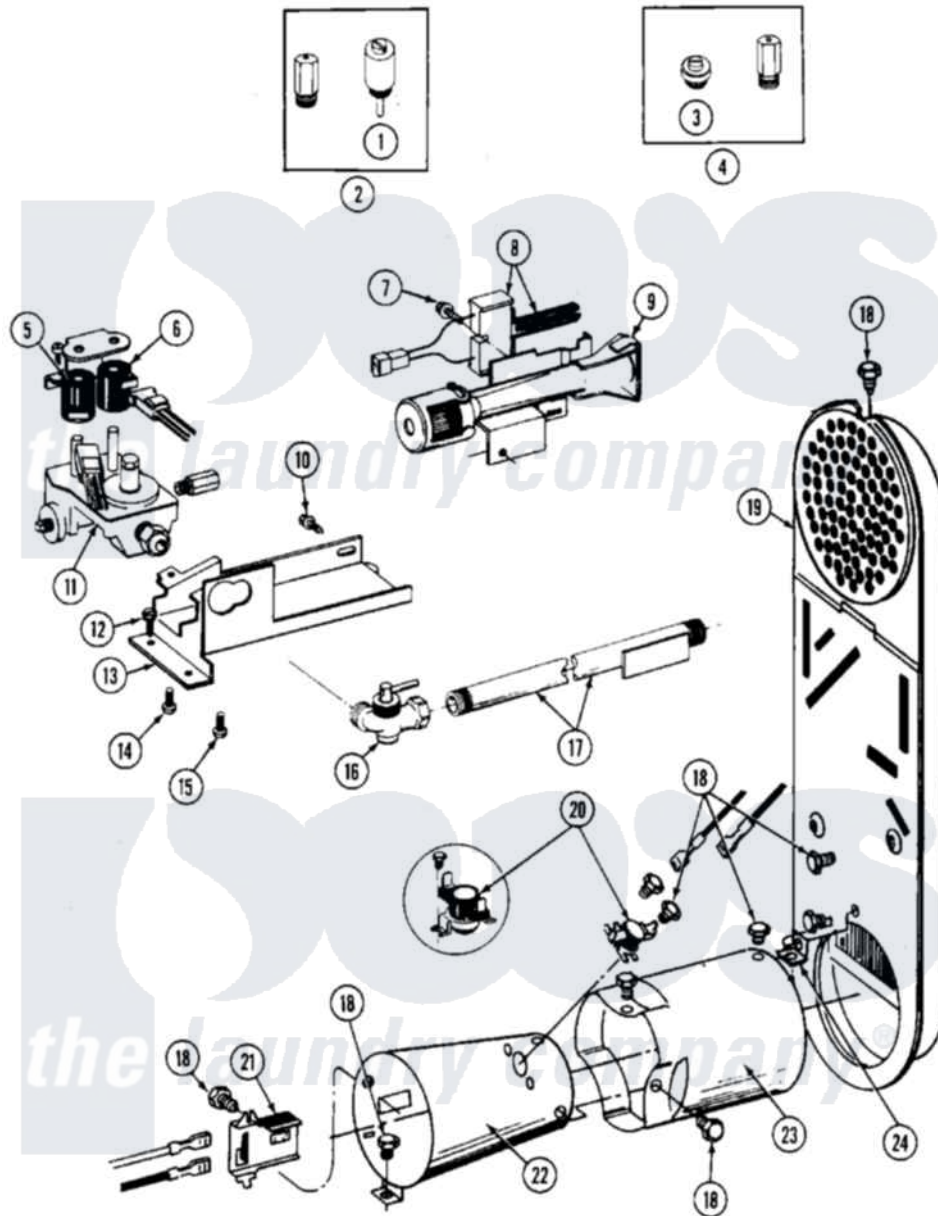

Maytag MDE26PCADL 08 - MOTOR DRIVE, BLOWER & BASE FRAME

Maytag [Commercial Maytag MDE26PCADL Dryer Parts](#) Parts Diagram 08 - MOTOR DRIVE, BLOWER & BASE FRAME
 Click on the part number to view part

Item	Original Part Number	Replaced By	Status	Part Description
001	Y312961	W10116751		Screw
002	410233	9703438		Ring-Retrn
003	312967			Clamp, Blower Housing
004	Y303836			Blower Wheel Assembly And Clamp
005	Y312893			Housing, Blower
006	901220			Ground Wire
007	Y303358	W10410999		Motor-Drve
008	306207		Not Available	(PROD. No.303358-8 & No.303358-9)
"	NLA		Not Available	SWITCH, MOTOR START-PROD.
"	Y303877		Not Available	SWITCH, MOTOR EXTERNAL START No.303358-2, No.303358-4, 303358-7
"	Y303879			Switch, Motor External Start
009	Y015825			Clip, Motor To Motor Support
010	Y053241			Set Screw, Motor Pulley

011	Y305185	6-3051850	Pulley- MO
012	910343	488234	Screw 8-32 X 1/4
013	Y303945		IDLER SPRING ASSY. W/PLUG
014	Y312959		Poly "V" Belt For Tumbler
015	312958	354987	Ring, Retaining
016	Y312527		Washer, Idler Shaft
017	Y303705	6-3037050	Pulley- ID
018	Y014874		Screw, Idler Arm And Sleeve
019	Y312894	315772	Sleeve, Idler Arm
020	Y303363	6-3033630	Idler Arm
021	211294	90767	Screw, 8A X 3/8 HeX Washer Head Tapping
022	Y313582	W10116756	Spacer
023	NLA		Not Available SUPPORT, MOTOR
024	Y310632	1163839	Screw
025	Y313561		Screw---NA
026	314778		Not Available COVER, BLOWER HOUSING
027	Y312901		Seal, Housing Cover
028	210684		Foot, Adjustable Leg
029	Y302699	22003428	Leg, Adjustable
030	210385		Lock Nut For Adjustable Leg
031	Y303361		Not Available BASE ASSY. (UPPER & LOWER)
032	Y310376		Clip, Door Switch Harness
033	Y303442		EXHAUST DUCT ASSEMBLY
034	410490		Spring, Retainer Wire Harness
035	Y313262	W10116752	Retainer-
036	306199		Relay, Heater