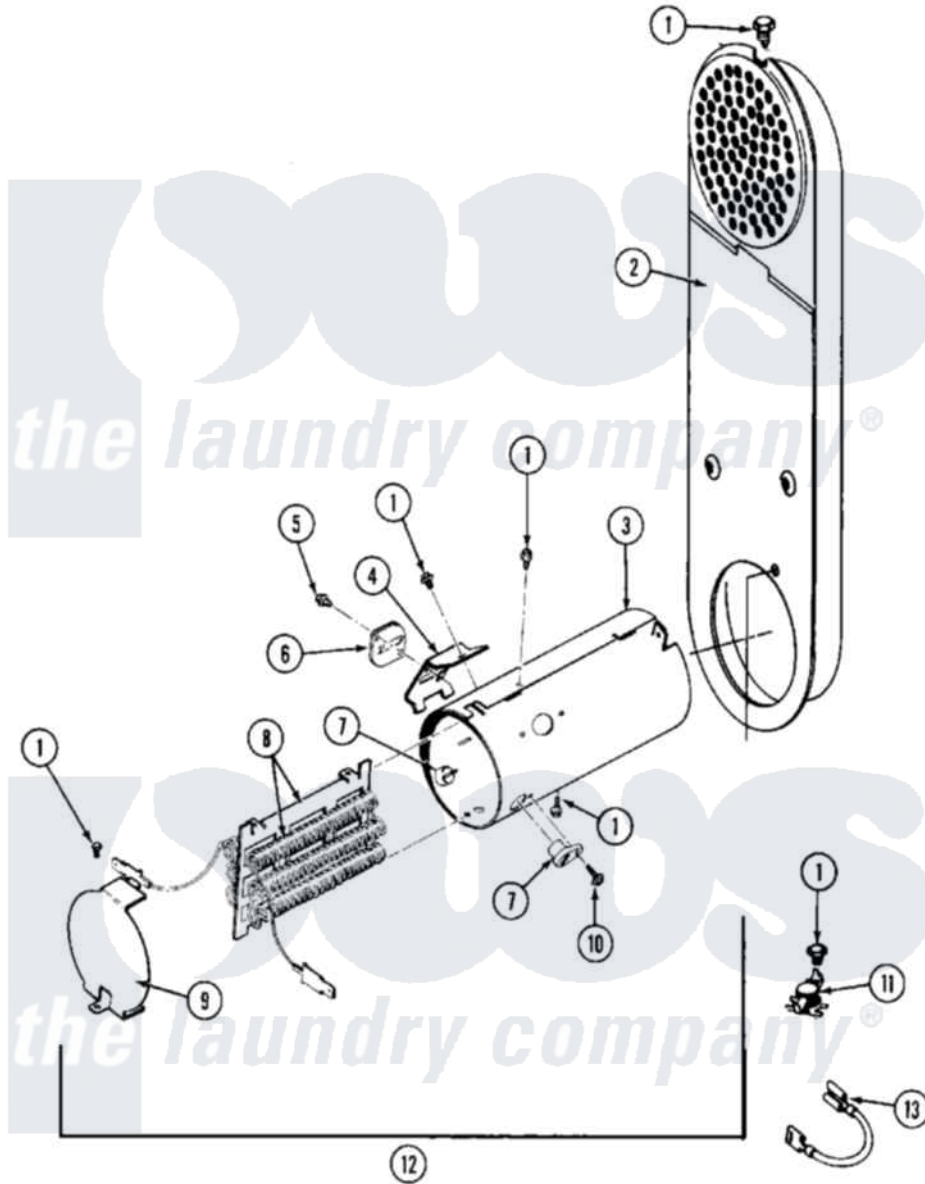

# Maytag MDE26PCADL 10 - HEATER (A0 SERIES)

Maytag Commercial Maytag MDE26PCADL Dryer Parts Parts Diagram 10 - HEATER (A0 SERIES)  
 Click on the part number to view part

Item	Original Part Number	Replaced By	Status	Part Description
001	<a href="#">Y303881</a>			Clip And Insulator Assembly
002	<a href="#">Y303404</a>			Heater Assembly Complete
003	<a href="#">Y313576</a>			Heater Chamber, Bottom
004	Y313575		Not Available	HEATER CHAMBER, TOP
005	<a href="#">Y312890</a>			Retainer, Heater Chamber
006	<a href="#">Y313537</a>			Heater Element 240 Volt
007	304124		Not Available	HEATER SHIELD
008	<a href="#">311484</a>	<a href="#">112432</a>		Nut
009	<a href="#">303396</a>			Thermostat, Hi-Limit
010	NLA		Not Available	INLET DUCT ASSY.
011	<a href="#">Y313270</a>			Insulator For Heater Elemen
012	<a href="#">Y304693</a>			Jumper Wire
013	<a href="#">315046</a>			MOUNTING BRACKET
014	<a href="#">211294</a>	<a href="#">90767</a>		Screw, 8A X 3/8 HeX Washer Head Tapping
015	NLA		Not Available	PART NOT USED
016	<a href="#">Y304596</a>			Terminal Insulator Assembly

017 [307473](#)

Fuse, Thermal

018 [311093](#)

Washer, Terminal Connection

019 [210745](#)

Wire Terminal