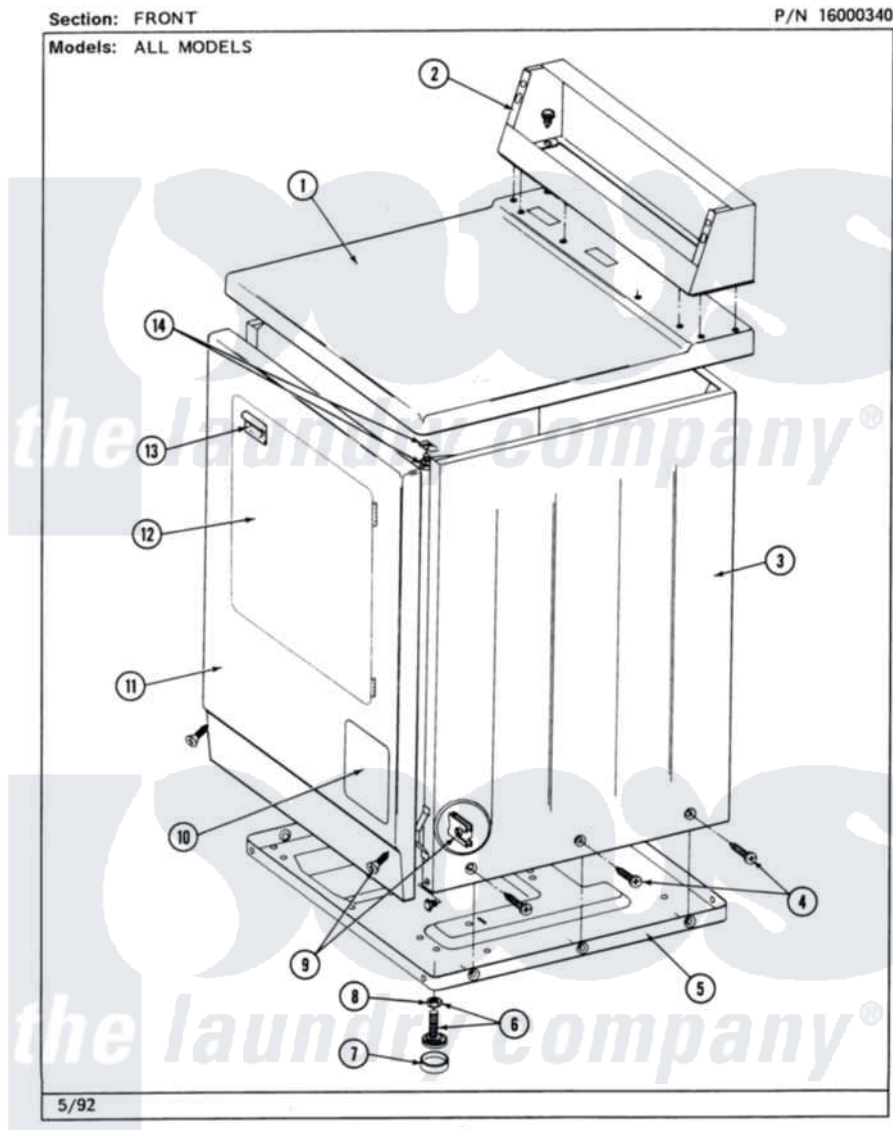

Maytag MDE26PCADW 01 - FRONT

2

Maytag [Commercial Maytag MDE26PCADW Dryer Parts](#) Parts Diagram 01 - FRONT
Click on the part number to view part

Item	Original Part Number	Replaced By	Status	Part Description
001	307104			Top Cover Assembly
"	NLA		Not Available	(ALM)
002	212276	W10116760		Screw
"	NLA		Not Available	CONTROL COVER (WHT)
003	NLA		Not Available	CABINET (WHT)
"	Y310632	1163839		Screw
004	213007			Xfor Cabinet See Cabinet, Back
005	Y303361		Not Available	BASE ASSY. (UPPER & LOWER)
006	Y305086			Adjustable Leg And Nut
007	Y314137			Foot, Rubber
008	Y052740	62739		Nut, Lock
009	204439			Screw And Fstner Assembly
010	302542		Not Available	PART NOT USED. (DG ONLY)
"	302542L		Not Available	PART NOT USED. (DG ONLY)
"	302542M		Not Available	ACCESS DOOR-HARVEST

		Not Available	WHEAT
"	NLA	Not Available	ACCESS DOOR (WHT)
011	NLA	Not Available	FRONT PANEL ASSY. (WHT)
012	308061	Not Available	DOOR ASSY. COMPLETE (WHT)
"	NLA	Not Available	(ALM)
013	314946		Handle White
"	314972		Handle Door ALM
"	NLA	Not Available	(H. WHEAT)
014	204445		Screw And Fastener Assembly