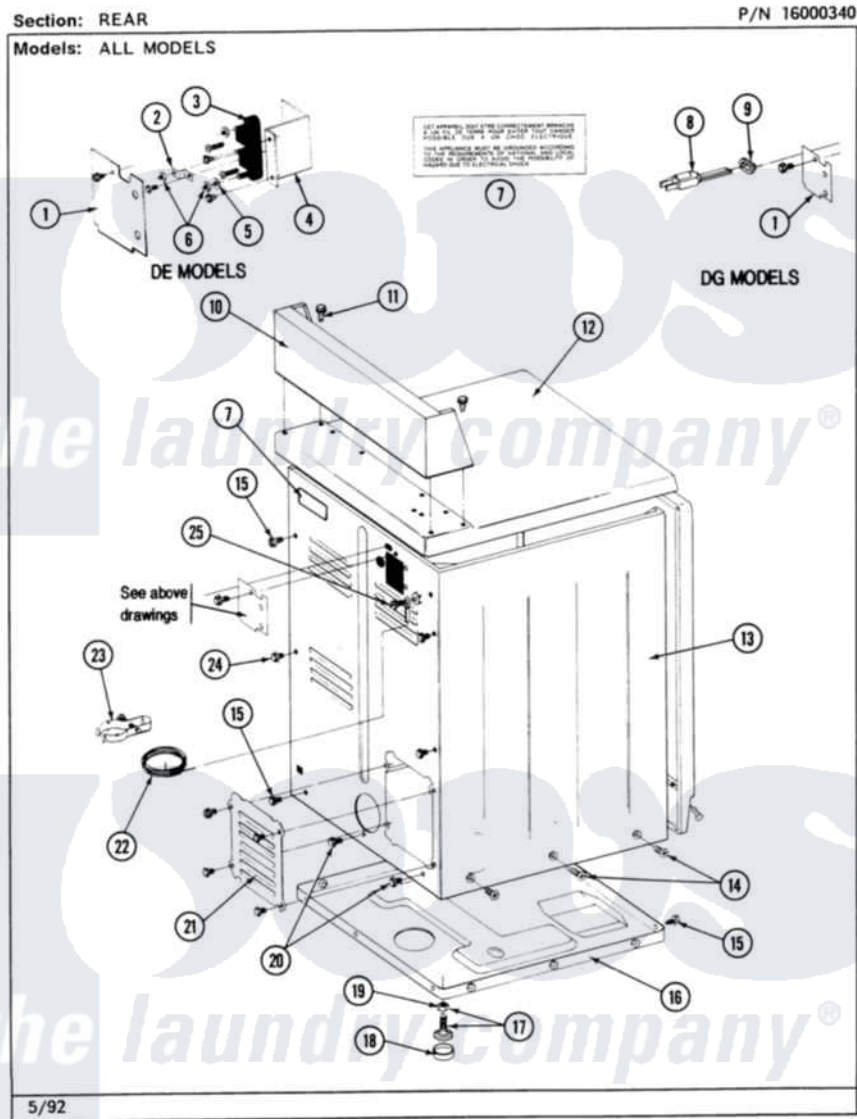

Maytag MDE26PCADW 02 - REAR

Maytag [Commercial Maytag MDE26PCADW Dryer Parts](#) Parts Diagram 02 - REAR
Click on the part number to view part

Item	Original Part Number	Replaced By	Status	Part Description
001	Y313561			Screw---NA
"	Y312905		Not Available	COVER, TERMINAL
002	Y311423	489483		Screw 10-32 X 1/2
"	Y312184			Strap, Grounding
003	400008			Block, Terminal
"	Y312209	W10001200		Screw
004	Y313561			Screw---NA
"	Y310632	1163839		Screw
"	Y312904			Bracket, Terminal Block
005	Y311270			Washer, Terminal Block
006	311484	112432		Nut
007	214519			LABEL, ELECTRICAL INSTR. PART NOT USED-GAS MODELS ONLY
008	302521		Not Available	CORD, POWER PART NOT USED-GAS MODELS ONLY
"	305168	33002916		Power Cord, Canadian 240V

009	211881		Grommet, Cord Part Not Used- Gas Models Only
010	NLA	Not Available	CONTROL COVER (WHT)
011	212276	W10116760	Screw
012	307105	Not Available	COVER, TOP ASSY. (WHT)
"	NLA	Not Available	(ALM)
013	NLA	Not Available	CABINET (WHT)
014	213007		Xfor Cabinet See Cabinet, Back
015	Y313561		Screw---NA
016	Y303361	Not Available	BASE ASSY. (UPPER & LOWER)
017	Y305086		Adjustable Leg And Nut
018	Y314137		Foot, Rubber
019	Y052740	62739	Nut, Lock
020	Y310632	1163839	Screw
021	211294	90767	Screw, 8A X 3/8 HeX Washer Head Tapping
"	Y312951	Not Available	ACCESS COVER, BACK
"	Y313559		Screw
022	311155		Ground Wire And Clamp
023	301548		Clamp, Ground Wire
"	NLA	Not Available	SCREW
024	Y310632	1163839	Screw
025	NLA	Not Available	SCREW & WASHER ASSY.