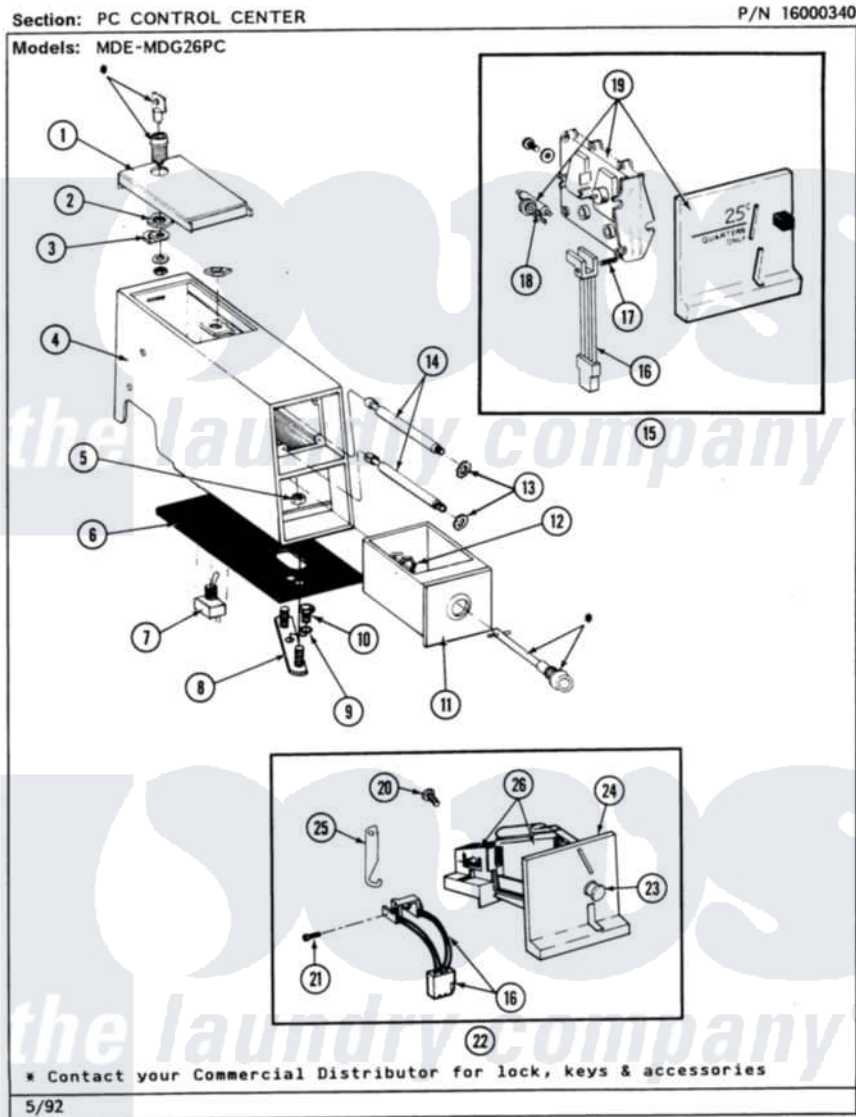

Maytag MDE26PCADW 04 - PC CONTROL CENTER

Maytag [Commercial Maytag MDE26PCADW Dryer Parts](#) Parts Diagram 04 - PC CONTROL CENTER
 Click on the part number to view part

Item	Original Part Number	Replaced By	Status	Part Description
001	203188		Not Available	TIMER ACCESS DOOR (WHT)
"	203188L		Not Available	ACCESS DOOR-ALMOND
"	203188M		Not Available	ACCESS DOOR-HARVEST WHEAT
002	212328	W10139762		Hex Nut, 3/4-27
003	213750	W10133266		Cam-Lock
004	207673	22001407		Case, Coin Slide
"	207673L	22001408		(ALM)
"	207940	22001407		Case, Coin Slide
"	207940L	22001408		(ALM)
"	NLA		Not Available	(H. WHEAT)
"	NLA		Not Available	(H. WHEAT)
005	Y052740	62739		Nut, Lock
006	214660			Gasket, Control Center
007	206794		Not Available	SWITCH (W/NUT)
008	NLA		Not Available	MTG. STRAP---NA

009	910309			Washer, Mounting Strap
010	211294	90767		Screw, 8A X 3/8 HeX Washer Head Tapping
011	207912	208884		Coin Box K
"	207912L	208884		Coin Box K
"	NLA		Not Available	(H. WHEAT)
012	212328	W10139762		Hex Nut, 3/4-27
013	910181			Lockwasher, Terminal Block
014	213035			Bolt, Locking
015	NLA		Not Available	COIN DROP ASSY.
016	206799			Optic Switch Assembly
017	314665			Screw, Switch Assembly
018	NLA		Not Available	BALANCE ARM W/WEIGHT (\$25)
019	NLA		Not Available	COIN REJECTOR
020	NLA		Not Available	SCREW FOR CAUTION PLATE---NA
021	314665			Screw, Switch Assembly
022	207948			Coin Drop Assembly
"	NLA		Not Available	COIN DROP ASSY (CANADA)
023	216009			BUTTON, RETURN
024	216010	Y208306		Kit- Mtg C
025	216011			Spring, Return Button
026	207947			Rejector, Coin
"	207949			Rejector, Coin