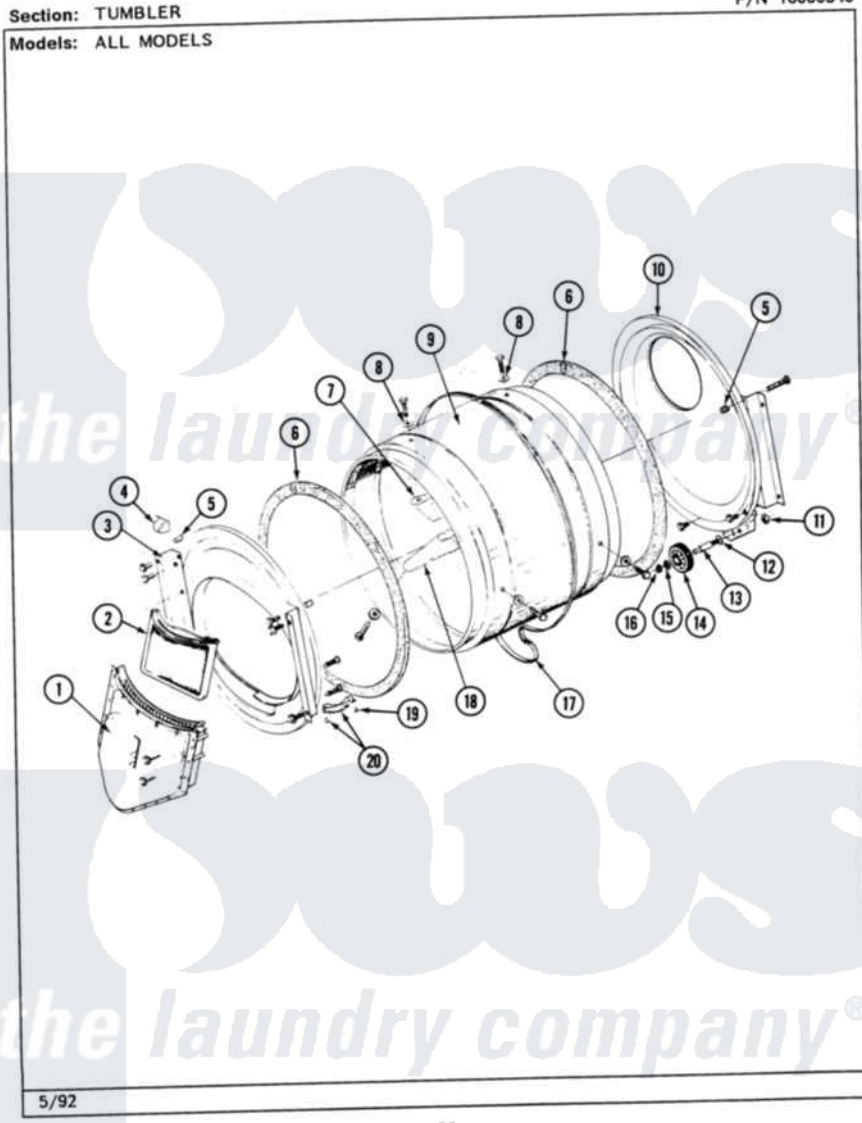

Maytag MDE26PCADW 06 - TUMBLER

P/N 16000340

26

Maytag [Commercial Maytag MDE26PCADW Dryer Parts](#) Parts Diagram 06 - TUMBLER
Click on the part number to view part

Item	Original Part Number	Replaced By	Status	Part Description
001	Y307112	33001016		Outlet Duct Assembly
"	Y314110	33002917		Screw, No.10-16
002	307108	33002970		Lint Filte
003	307109	33001179		Front, Tumbler
"	Y313561			Screw---NA
"	NLA		Not Available	SCREW
"	Y310632	1163839		Screw
004	Y310376			Clip, Door Switch Harness
005	NLA		Not Available	COVER, THREAD
006	314820			Seal, Tumbler
007	314803	33001012		Baffle
"	Y310759			Screw, Tumbler Baffles
008	314158			Washer, Baffle To Tumbler
009	306663		Not Available	TUMBLER W/BAFFLES
"	314802		Not Available	TUMBLER W/OUT BAFFLES
010	211294	90767		Screw, 8A X 3/8 HeX Washer Head Tapping

"	Y307114	33001178	Back, Tumbler
"	Y308544	33001178	Back, Tumbler
011	312538	33001443	Nut, Hex
012	Y313347	312535	Washer, Vault Mounting Brk.
013	Y312948	6-3129480	Shaft- Tumbler
014	Y303373	12001541	Drum Roller/Washer Assembly--W
015	312535		Washer, Vault Mounting Brk.
016	410233	9703438	Ring-Retrn
017	Y312959		Poly "V" Belt For Tumbler
018	314804	33001004	Baffle, Tall
"	Y310759		Screw, Tumbler Baffles
019	210720		Rivet, Bearing To Tumbler Fmt
020	306508		Tumbler Bearing Kit ---W