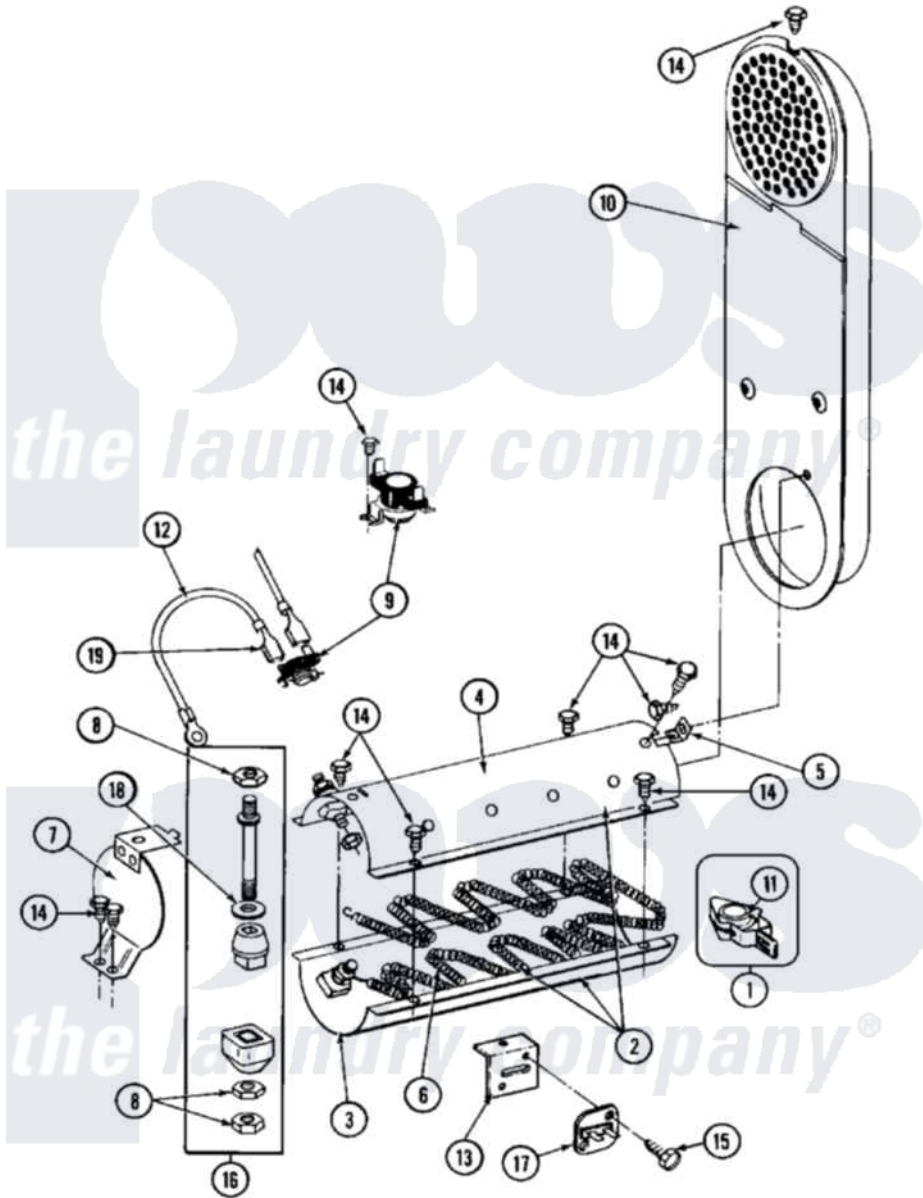

Maytag MDE26PCADW 07 - HEATER (A3 SERIES)

Maytag Commercial Maytag MDE26PCADW Dryer Parts Parts Diagram 07 - HEATER (A3 SERIES)
 Click on the part number to view part

Item	Original Part Number	Replaced By	Status	Part Description
001	211294	90767		Screw, 8A X 3/8 HeX Washer Head Tapping
002	NLA		Not Available	INLET DUCT ASSY.
003	314995			Enclosure, Heater
004	315346			Bracket, Thermal Fuse
005	NLA		Not Available	PART NOT USED
006	307473			Fuse, Thermal
007	314998			Insulator, Terminal
008	307184	Y308612		Heater Sub-Assembly
009	314999			Shield, Radiant
010	NLA		Not Available	SCREW
011	308217			Thermostat, Hi-Limit
"	Y307173			Wire, Jumper
012	308258			Heater Assembly Complete