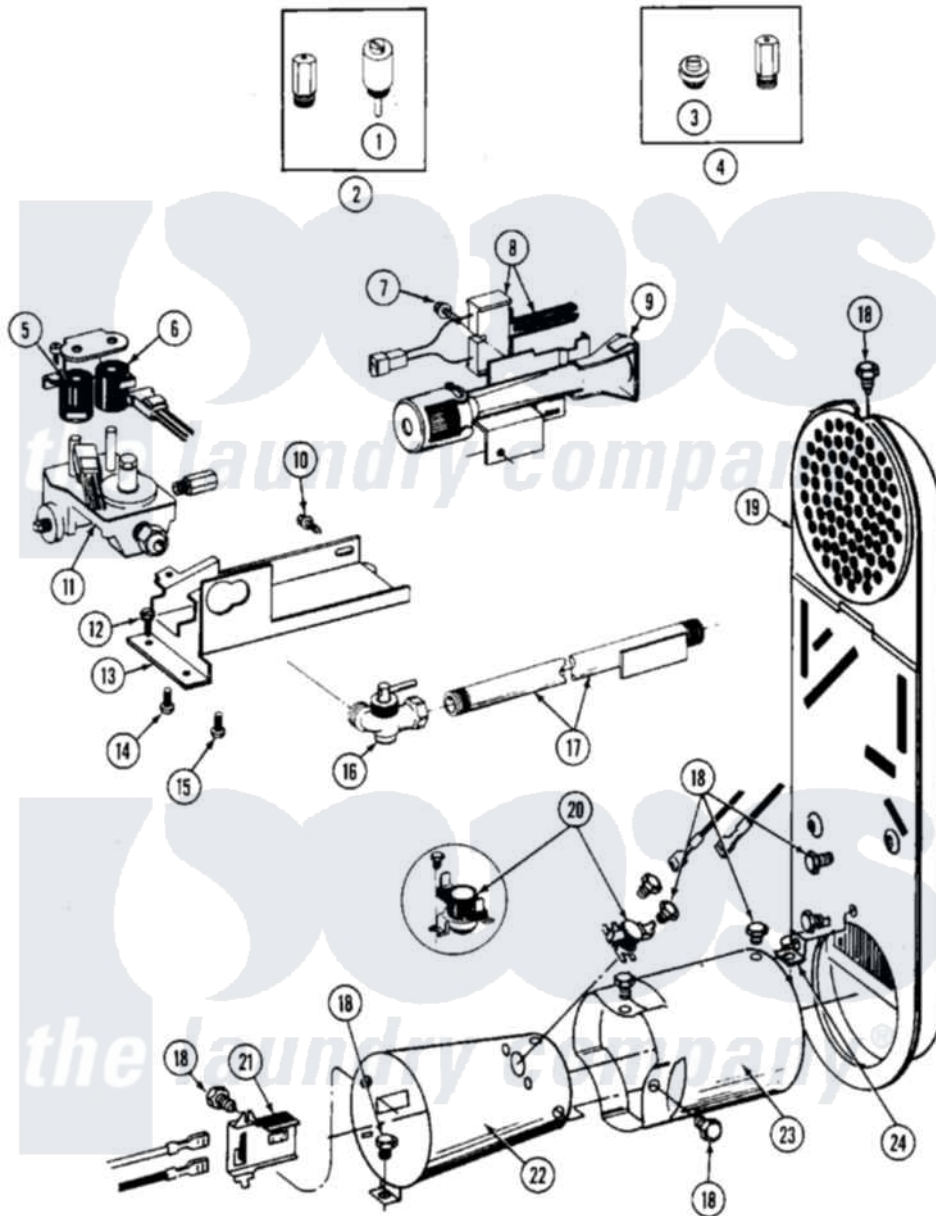

Maytag MDE26PCADW 08 - MOTOR DRIVE, BLOWER & BASE FRAME

Maytag Commercial Maytag MDE26PCADW Dryer Parts Diagram 08 - MOTOR DRIVE, BLOWER & BASE FRAME

Click on the part number to view part

Item	Original Part Number	Replaced By	Status	Part Description
001	Y312961	W10116751		Screw
002	410233	9703438		Ring-Retrn
003	312967			Clamp, Blower Housing
004	Y303836			Blower Wheel Assembly And Clamp
005	Y312893			Housing, Blower
006	901220			Ground Wire
007	Y303358	W10410999		Motor-Drive
008	306207		Not Available	(PROD. No.303358-8 & No.303358-9)
"	NLA		Not Available	SWITCH, MOTOR START-PROD.
"	Y303877		Not Available	SWITCH, MOTOR EXTERNAL START No.303358-2, No.303358-4, 303358-7
"	Y303879			Switch, Motor External Start
009	Y015825			Clip, Motor To Motor Support
010	Y053241			Set Screw, Motor Pulley

011	Y305185	6-3051850	Pulley- MO
012	910343	488234	Screw 8-32 X 1/4
013	Y303945		IDLER SPRING ASSY. W/PLUG
014	Y312959		Poly "V" Belt For Tumbler
015	312958	354987	Ring, Retaining
016	Y312527		Washer, Idler Shaft
017	Y303705	6-3037050	Pulley- ID
018	Y014874		Screw, Idler Arm And Sleeve
019	Y312894	315772	Sleeve, Idler Arm
020	Y303363	6-3033630	Idler Arm
021	211294	90767	Screw, 8A X 3/8 HeX Washer Head Tapping
022	Y313582	W10116756	Spacer
023	NLA	Not Available	SUPPORT, MOTOR
024	Y310632	1163839	Screw
025	Y313561		Screw----NA
026	314778	Not Available	COVER, BLOWER HOUSING
027	Y312901		Seal, Housing Cover
028	210684		Foot, Adjustable Leg
029	Y302699	22003428	Leg, Adjustable
030	210385		Lock Nut For Adjustable Leg
031	Y303361	Not Available	BASE ASSY. (UPPER & LOWER)
032	Y310376		Clip, Door Switch Harness
033	Y303442		EXHAUST DUCT ASSEMBLY
034	410490		Spring, Retainer Wire Harness
035	Y313262	W10116752	Retainer-
036	306199		Relay, Heater