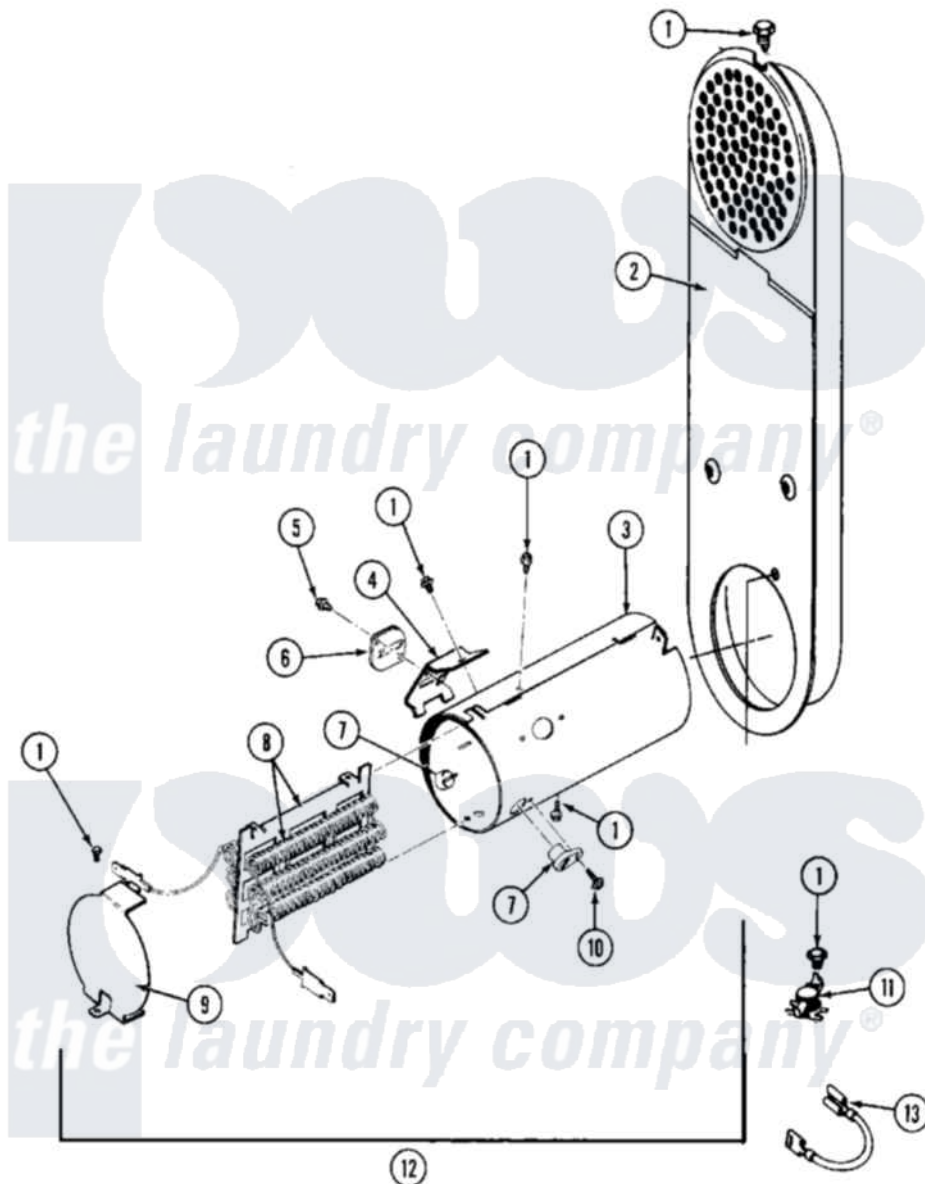

Maytag MDE26PCADW 10 - HEATER (A0 SERIES)

Maytag Commercial Maytag MDE26PCADW Dryer Parts Parts Diagram 10 - HEATER (A0 SERIES)
 Click on the part number to view part

Item	Original Part Number	Replaced By	Status	Part Description
001	Y303881			Clip And Insulator Assembly
002	Y303404			Heater Assembly Complete
003	Y313576			Heater Chamber, Bottom
004	Y313575		Not Available	HEATER CHAMBER, TOP
005	Y312890			Retainer, Heater Chamber
006	Y313537			Heater Element 240 Volt
007	304124		Not Available	HEATER SHIELD
008	311484	112432		Nut
009	303396			Thermostat, Hi-Limit
010	NLA		Not Available	INLET DUCT ASSY.
011	Y313270			Insulator For Heater Elemen
012	Y304693			Jumper Wire
013	315046			MOUNTING BRACKET
014	211294	90767		Screw, 8A X 3/8 HeX Washer Head Tapping
015	NLA		Not Available	PART NOT USED
016	Y304596			Terminal Insulator Assembly

017 [307473](#)

Fuse, Thermal

018 [311093](#)

Washer, Terminal Connection

019 [210745](#)

Wire Terminal