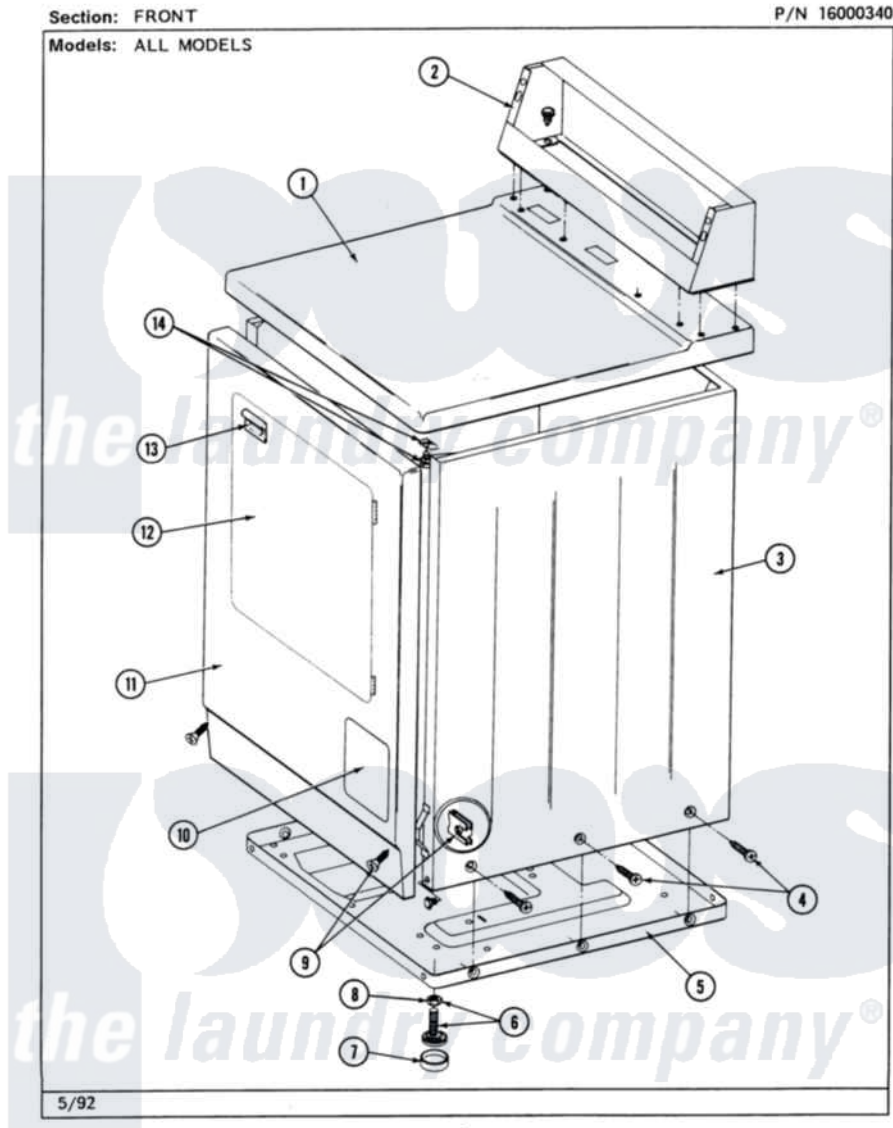

# Maytag MDE26PCAEG 01 - FRONT

2

Maytag Commercial Maytag MDE26PCAEG Dryer Parts Parts Diagram 01 - FRONT  
Click on the part number to view part

Item	Original Part Number	Replaced By	Status	Part Description
001	<a href="#">307104</a>			Top Cover Assembly
"	NLA		Not Available	(ALM)
002	212276	<a href="#">W10116760</a>		Screw
"	NLA		Not Available	CONTROL COVER (WHT)
003	NLA		Not Available	CABINET (WHT)
"	Y310632	<a href="#">1163839</a>		Screw
004	<a href="#">213007</a>			Xfor Cabinet See Cabinet, Back
005	Y303361		Not Available	BASE ASSY. (UPPER & LOWER)
006	<a href="#">Y305086</a>			Adjustable Leg And Nut
007	<a href="#">Y314137</a>			Foot, Rubber
008	<a href="#">Y052740</a>	<a href="#">62739</a>		Nut, Lock
009	<a href="#">204439</a>			Screw And Fstner Assembly
010	302542		Not Available	PART NOT USED. (DG ONLY)
"	302542L		Not Available	PART NOT USED. (DG ONLY)
"	302542M		Not Available	ACCESS DOOR-HARVEST

		Not Available	WHEAT
"	NLA	Not Available	ACCESS DOOR (WHT)
011	NLA	Not Available	FRONT PANEL ASSY. (WHT)
012	308061	Not Available	DOOR ASSY. COMPLETE (WHT)
"	NLA	Not Available	(ALM)
013	<a href="#">314946</a>		Handle White
"	<a href="#">314972</a>		Handle Door ALM
"	NLA	Not Available	(H. WHEAT)
014	<a href="#">204445</a>		Screw And Fastener Assembly