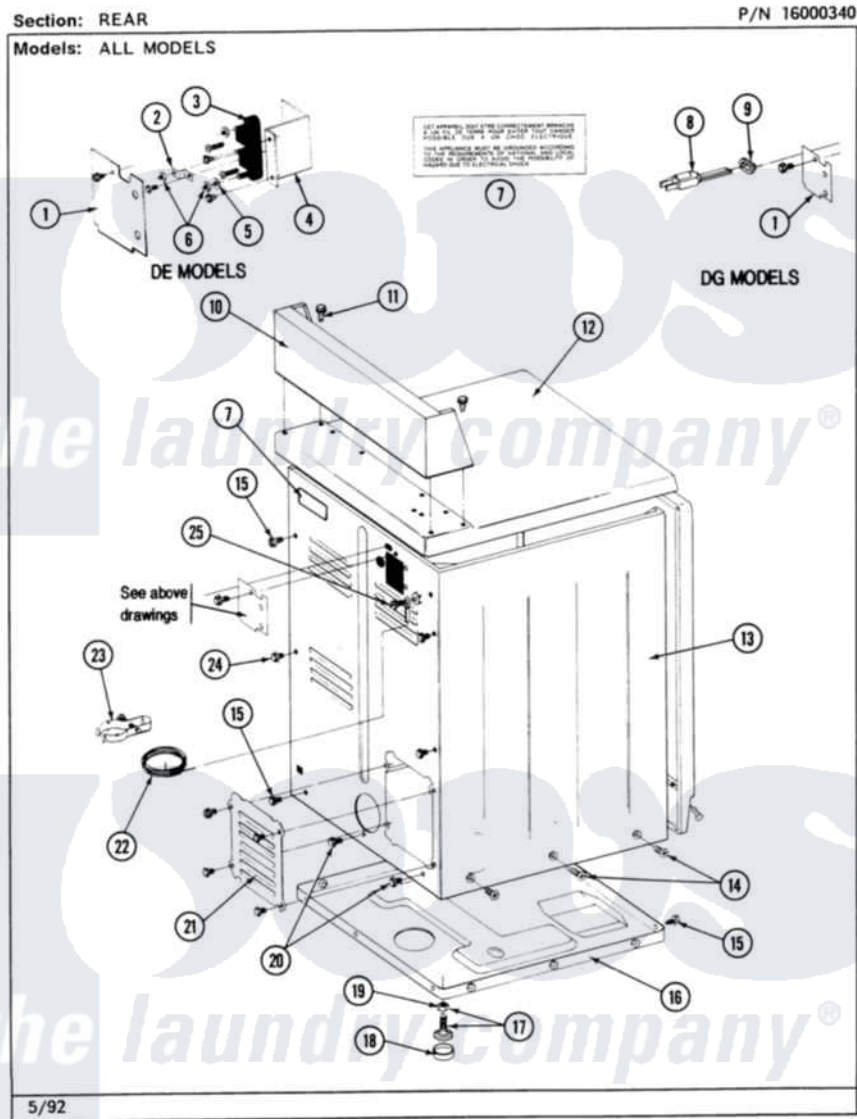

Maytag MDE26PCAEG 02 - REAR

4

Maytag [Commercial Maytag MDE26PCAEG Dryer Parts](#) Parts Diagram 02 - REAR
Click on the part number to view part

Item	Original Part Number	Replaced By	Status	Part Description
001	Y313561			Screw---NA
"	Y312905		Not Available	COVER, TERMINAL
002	Y311423	489483		Screw 10-32 X 1/2
"	Y312184			Strap, Grounding
003	400008			Block, Terminal
"	Y312209	W10001200		Screw
004	Y313561			Screw---NA
"	Y310632	1163839		Screw
"	Y312904			Bracket, Terminal Block
005	Y311270			Washer, Terminal Block
006	311484	112432		Nut
007	214519			LABEL, ELECTRICAL INSTR. PART NOT USED-GAS MODELS ONLY
008	302521		Not Available	CORD, POWER PART NOT USED-GAS MODELS ONLY
"	305168	33002916		Power Cord, Canadian 240V

009	211881		Grommet, Cord Part Not Used- Gas Models Only
010	NLA	Not Available	CONTROL COVER (WHT)
011	212276	W10116760	Screw
012	307105	Not Available	COVER, TOP ASSY. (WHT)
"	NLA	Not Available	(ALM)
013	NLA	Not Available	CABINET (WHT)
014	213007		Xfor Cabinet See Cabinet, Back
015	Y313561		Screw---NA
016	Y303361	Not Available	BASE ASSY. (UPPER & LOWER)
017	Y305086		Adjustable Leg And Nut
018	Y314137		Foot, Rubber
019	Y052740	62739	Nut, Lock
020	Y310632	1163839	Screw
021	211294	90767	Screw, 8A X 3/8 HeX Washer Head Tapping
"	Y312951	Not Available	ACCESS COVER, BACK
"	Y313559		Screw
022	311155		Ground Wire And Clamp
023	301548		Clamp, Ground Wire
"	NLA	Not Available	SCREW
024	Y310632	1163839	Screw
025	NLA	Not Available	SCREW & WASHER ASSY.