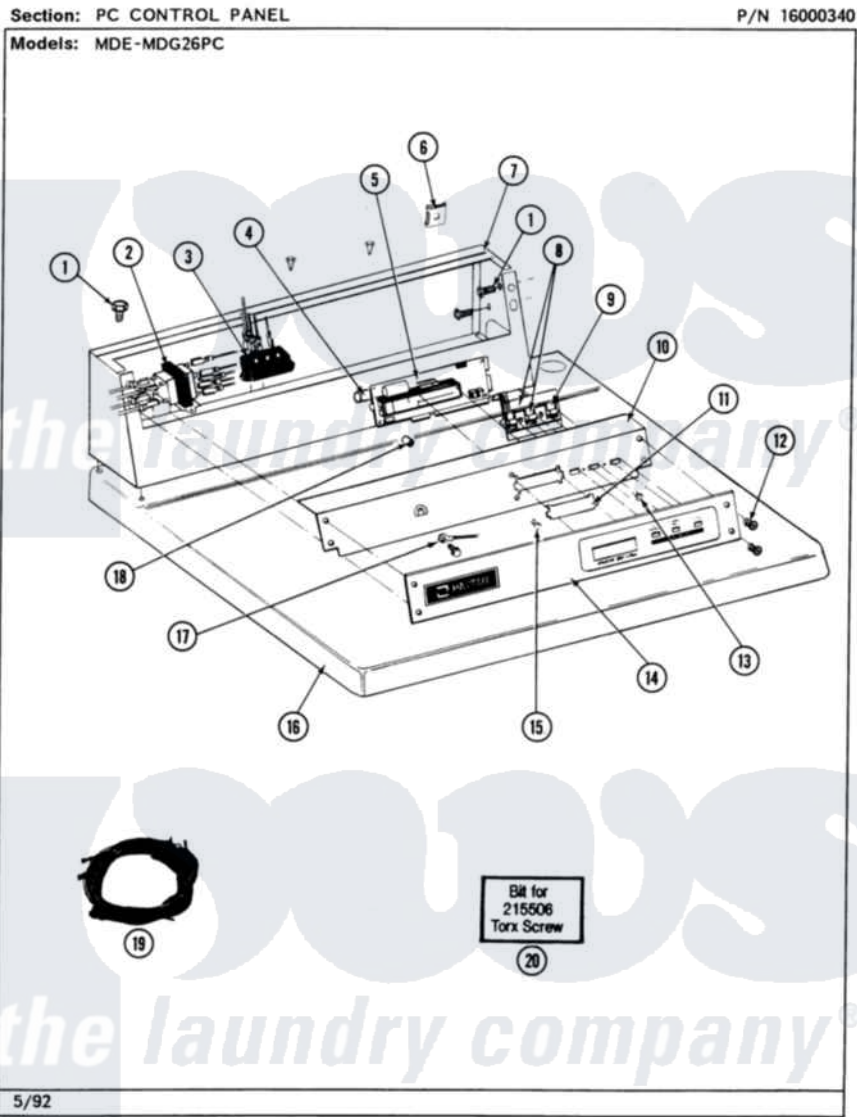

Maytag MDE26PCAEG 03 - PC CONTROL PANEL

12

Maytag [Commercial Maytag MDE26PCAEG Dryer Parts](#) Parts Diagram 03 - PC CONTROL PANEL
Click on the part number to view part

Item	Original Part Number	Replaced By	Status	Part Description
001	212276	W10116760		Screw
002	207766			Transformer
"	211294	90767		Screw, 8A X 3/8 HeX Washer Head Tapping
003	206824	W10133335		Relay, Motor
"	211294	90767		Screw, 8A X 3/8 HeX Washer Head Tapping
004	206828			Battery
005	215510		Not Available	SUPPORT, PC BOARD
"	NLA		Not Available	CIRCUIT BOARD ASSY
006	215003			Fastener, Panel And Bracket
007	212276	W10116760		Screw
"	NLA		Not Available	CONTROL COVER (WHT)
008	306694			Backup Plate With Switch
009	215517	W10131113		Push Button
010	NLA		Not Available	BACK UP PLATE (WHT)
011	215515		Not Available	COVER, DISPLAY

012	215506		Screw, Control Panel Overlay
013	215527	W10140652	Screw, 6-20 X 1/2
014	NLA	Not Available	CONTROL PANEL
015	215526		Screw, Circuit Board
016	307105	Not Available	COVER, TOP ASSY. (WHT)
"	NLA	Not Available	(ALM)
017	205810		Wire, Ground
"	211252		Screw, Ground Wire
018	Y215513		Standoff, Circuit Board
019	NLA	Not Available	WIRE HARNESS
020	Y038227	Not Available	TORX BIT (215506 SCREW)