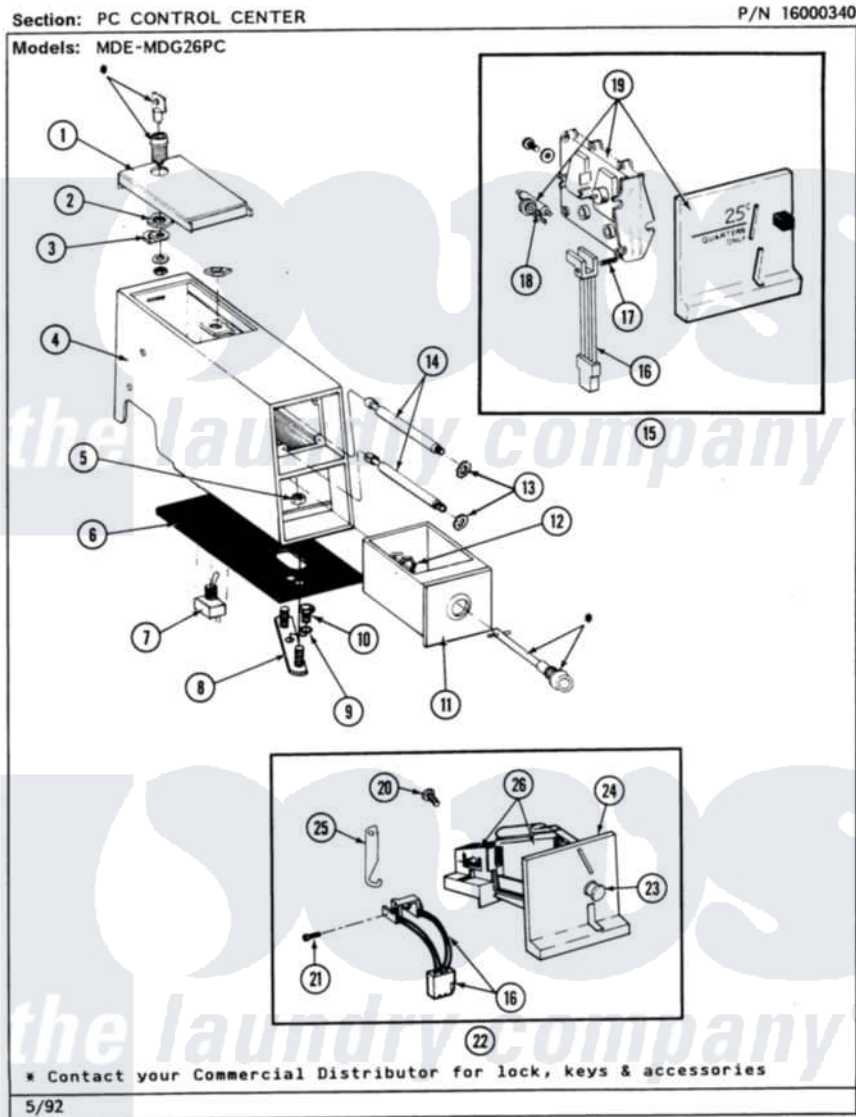

Maytag MDE26PCAEG 04 - PC CONTROL CENTER

Maytag [Commercial Maytag MDE26PCAEG Dryer Parts](#) Parts Diagram 04 - PC CONTROL CENTER
 Click on the part number to view part

Item	Original Part Number	Replaced By	Status	Part Description
001	203188		Not Available	TIMER ACCESS DOOR (WHT)
"	203188L		Not Available	ACCESS DOOR-ALMOND
"	203188M		Not Available	ACCESS DOOR-HARVEST WHEAT
002	212328	W10139762		Hex Nut, 3/4-27
003	213750	W10133266		Cam-Lock
004	207673	22001407		Case, Coin Slide
"	207673L	22001408		(ALM)
"	207940	22001407		Case, Coin Slide
"	207940L	22001408		(ALM)
"	NLA		Not Available	(H. WHEAT)
"	NLA		Not Available	(H. WHEAT)
005	Y052740	62739		Nut, Lock
006	214660			Gasket, Control Center
007	206794		Not Available	SWITCH (W/NUT)
008	NLA		Not Available	MTG. STRAP---NA

009	910309		Washer, Mounting Strap
010	211294	90767	Screw, 8A X 3/8 HeX Washer Head Tapping
011	207912	208884	Coin Box K
"	207912L	208884	Coin Box K
"	NLA		Not Available (H. WHEAT)
012	212328	W10139762	Hex Nut, 3/4-27
013	910181		Lockwasher, Terminal Block
014	213035		Bolt, Locking
015	NLA		Not Available COIN DROP ASSY.
016	206799		Optic Switch Assembly
017	314665		Screw, Switch Assembly
018	NLA		Not Available BALANCE ARM W/WEIGHT (\$.25)
019	NLA		Not Available COIN REJECTOR
020	NLA		Not Available SCREW FOR CAUTION PLATE---NA
021	314665		Screw, Switch Assembly
022	207948		Coin Drop Assembly
023	216009		BUTTON, RETURN
024	216010	Y208306	Kit- Mtg C
025	216011		Spring, Return Button
026	207947		Rejector, Coin