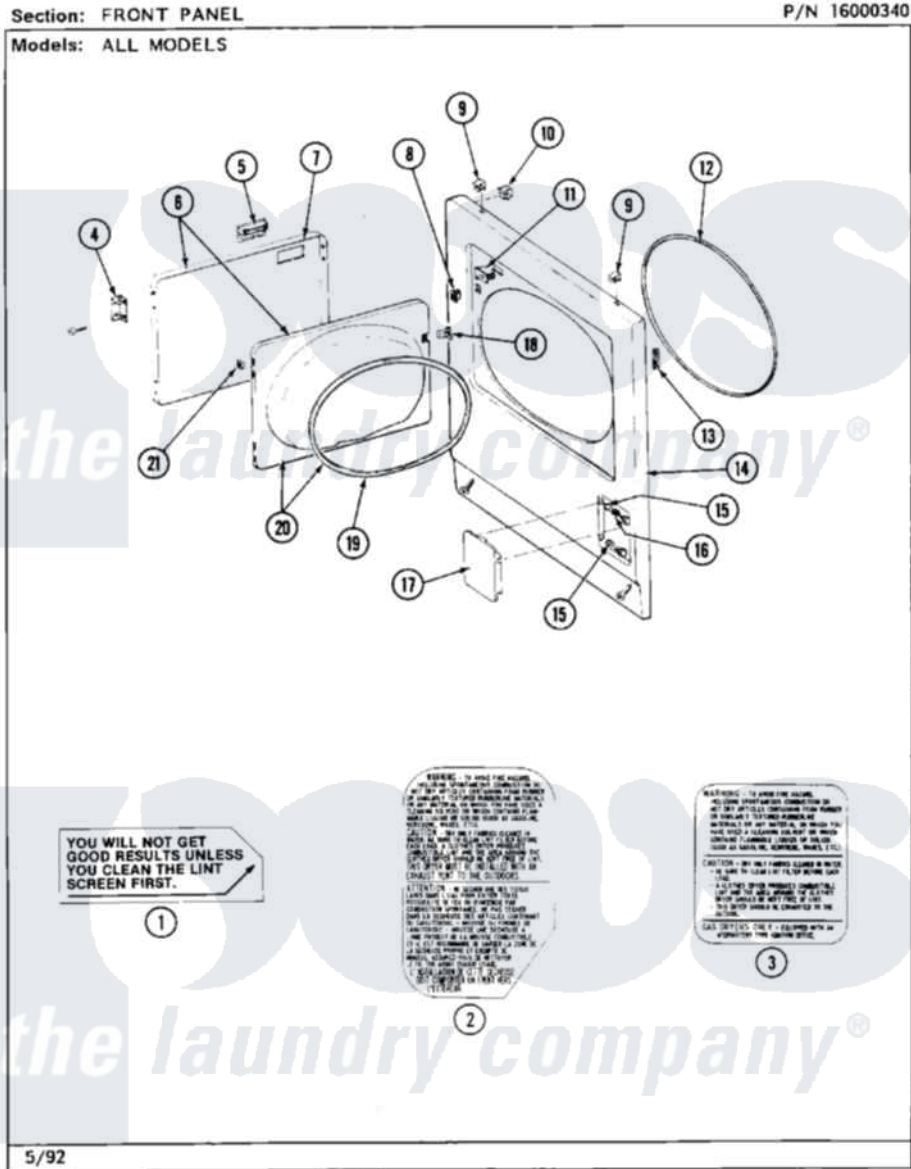

Maytag MDE26PCAEG 05 - FRONT PANEL

24

Maytag [Commercial Maytag MDE26PCAEG Dryer Parts](#) Parts Diagram 05 - FRONT PANEL
Click on the part number to view part

Item	Original Part Number	Replaced By	Status	Part Description
001	Y313340			LABEL, LINT SCREEN INSTRUCTION
002	314941		Not Available	LABEL, INSTRUCTION
003	314942			INSTRUCTION LABEL
"	NLA		Not Available	INSTRUCTION LABEL
004	307099	33001230		Hinge, Door
"	Y314062			Screw, Door Hinge And Panel
005	312960	489355		Screw, 8 X 1/2
"	314946			Handle White
"	314972			Handle Door ALM
"	NLA		Not Available	(H. WHEAT)
006	NLA		Not Available	(ALM)
"	Y307111		Not Available	DOOR ASSY. COMPLETE (WHT)
007	314966			Panel, Outer
"	NLA		Not Available	(ALM)
008	306436			Door Latch Kit--W

009	212982	22001650		Fastener, Spring
010	Y310376			Clip, Door Switch Harness
011	Y305753	W10169313		Switch-Dor
012	314937			Seal, Front Panel
013	Y313907			Fastener, Twin
014	204439			Screw And Fstner Assembly
"	NLA		Not Available	PANEL, FRONT (WHT)
015	212949	22001866		Screw, Relay
"	312301		Not Available	BUSHING FOR ACCESS STUD
"	NLA		Not Available	BUSHING, ACCESS STUD
016	312369			Sleeve, Access Panel Stud Part Not Used
017	302542		Not Available	PART NOT USED. (DG ONLY)
"	302542L		Not Available	PART NOT USED. (DG ONLY)
"	302542M		Not Available	ACCESS DOOR-HARVEST WHEAT
"	NLA		Not Available	ACCESS DOOR (WHT)
018	314936	33001305		Strike, Door
"	314944	33001305		Strike, Door
019	314935	33001192		Seal, Door
020	307098		Not Available	DOOR, INNER (W/SEAL)
021	Y313910			Clip, Door Liner To Outer Panel