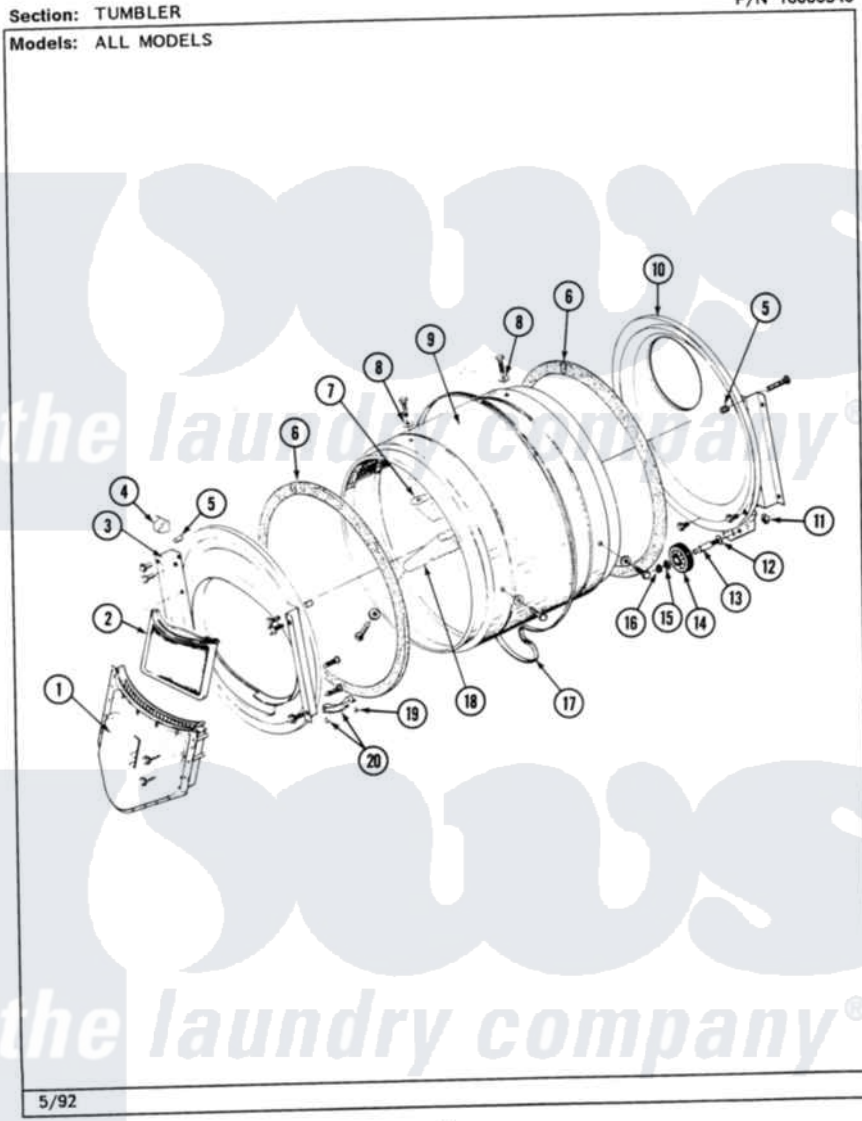

Maytag MDE26PCAEG 06 - TUMBLER

P/N 16000340

26

Maytag [Commercial Maytag MDE26PCAEG Dryer Parts](#) Parts Diagram 06 - TUMBLER
Click on the part number to view part

Item	Original Part Number	Replaced By	Status	Part Description
001	Y307112	33001016		Outlet Duct Assembly
"	Y314110	33002917		Screw, No.10-16
002	307108	33002970		Lint Filte
003	307109	33001179		Front, Tumbler
"	Y313561			Screw---NA
"	NLA		Not Available	SCREW
"	Y310632	1163839		Screw
004	Y310376			Clip, Door Switch Harness
005	NLA		Not Available	COVER, THREAD
006	314820			Seal, Tumbler
007	314803	33001012		Baffle
"	Y310759			Screw, Tumbler Baffles
008	314158			Washer, Baffle To Tumbler
009	306663		Not Available	TUMBLER W/BAFFLES
"	314802		Not Available	TUMBLER W/OUT BAFFLES
010	211294	90767		Screw, 8A X 3/8 HeX Washer Head Tapping

"	Y307114	33001178	Back, Tumbler
"	Y308544	33001178	Back, Tumbler
011	312538	33001443	Nut, Hex
012	Y313347	312535	Washer, Vault Mounting Brk.
013	Y312948	6-3129480	Shaft- Tumbler
014	Y303373	12001541	Drum Roller/Washer Assembly--W
015	312535		Washer, Vault Mounting Brk.
016	410233	9703438	Ring-Retrn
017	Y312959		Poly "V" Belt For Tumbler
018	314804	33001004	Baffle, Tall
"	Y310759		Screw, Tumbler Baffles
019	210720		Rivet, Bearing To Tumbler Fmt
020	306508		Tumbler Bearing Kit ---W