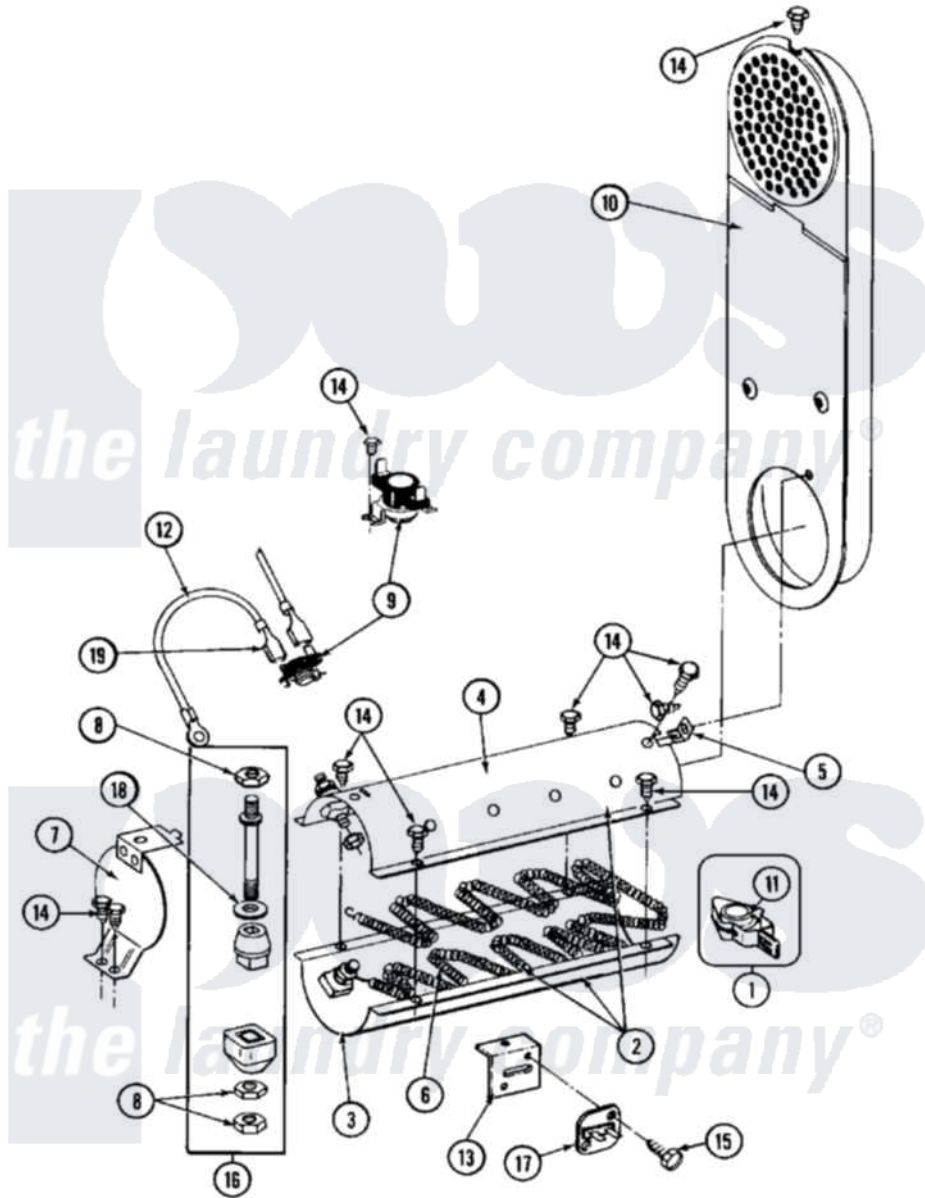

Maytag MDE26PCAEG 07 - HEATER (A3 SERIES)

Maytag Commercial Maytag MDE26PCAEG Dryer Parts Parts Diagram 07 - HEATER (A3 SERIES)
 Click on the part number to view part

Item	Original Part Number	Replaced By	Status	Part Description
001	211294	90767		Screw, 8A X 3/8 HeX Washer Head Tapping
002	NLA		Not Available	INLET DUCT ASSY.
003	314995			Enclosure, Heater
004	315346			Bracket, Thermal Fuse
005	NLA		Not Available	PART NOT USED
006	307473			Fuse, Thermal
007	314998			Insulator, Terminal
008	307187	W10116747		Heater
009	314999			Shield, Radiant
010	NLA		Not Available	SCREW
011	303396			Thermostat, Hi-Limit
"	Y307173			Wire, Jumper
012	Y308260			Heater Assembly Complete