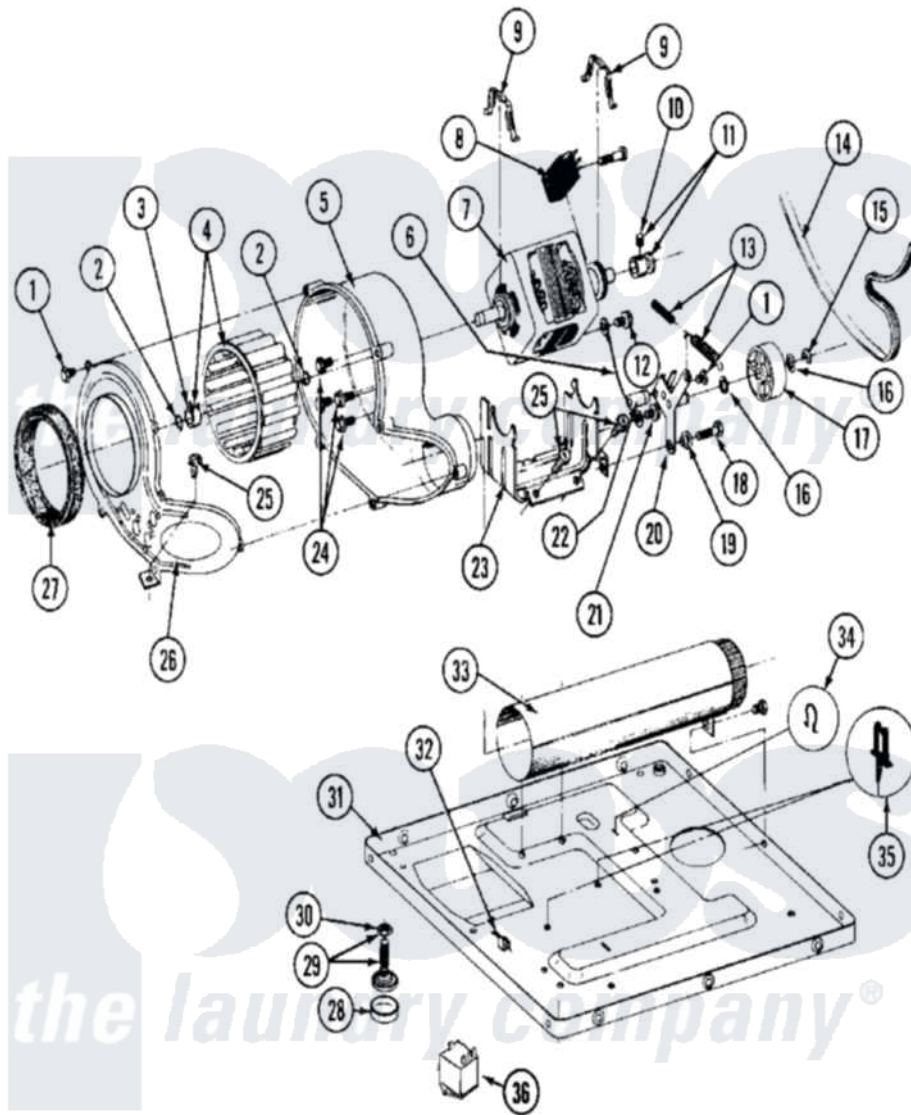

Maytag MDE26PCAEG 08 - MOTOR DRIVE, BLOWER & BASE FRAME

Maytag [Commercial Maytag MDE26PCAEG Dryer Parts](#) Parts Diagram 08 - MOTOR DRIVE, BLOWER & BASE FRAME

Click on the part number to view part

Item	Original Part Number	Replaced By	Status	Part Description
001	Y312961	W10116751		Screw
002	410233	9703438		Ring-Retrn
003	312967			Clamp, Blower Housing
004	Y303836			Blower Wheel Assembly And Clamp
005	Y312893			Housing, Blower
006	901220			Ground Wire
007	Y303358	W10410999		Motor-Drive
008	306207		Not Available	(PROD. No.303358-8 & No.303358-9)
"	NLA		Not Available	SWITCH, MOTOR START-PROD.
"	Y303877		Not Available	SWITCH, MOTOR EXTERNAL START No.303358-2, No.303358-4, 303358-7
"	Y303879			Switch, Motor External Start
009	Y015825			Clip, Motor To Motor Support
010	Y053241			Set Screw, Motor Pulley

011	Y305185	6-3051850	Pulley- MO
012	910343	488234	Screw 8-32 X 1/4
013	Y303945		IDLER SPRING ASSY. W/PLUG
014	Y312959		Poly "V" Belt For Tumbler
015	312958	354987	Ring, Retaining
016	Y312527		Washer, Idler Shaft
017	Y303705	6-3037050	Pulley- ID
018	Y014874		Screw, Idler Arm And Sleeve
019	Y312894	315772	Sleeve, Idler Arm
020	Y303363	6-3033630	Idler Arm
021	211294	90767	Screw, 8A X 3/8 HeX Washer Head Tapping
022	Y313582	W10116756	Spacer
023	NLA	Not Available	SUPPORT, MOTOR
024	Y310632	1163839	Screw
025	Y313561		Screw----NA
026	314778	Not Available	COVER, BLOWER HOUSING
027	Y312901		Seal, Housing Cover
028	210684		Foot, Adjustable Leg
029	Y302699	22003428	Leg, Adjustable
030	210385		Lock Nut For Adjustable Leg
031	Y303361	Not Available	BASE ASSY. (UPPER & LOWER)
032	Y310376		Clip, Door Switch Harness
033	Y303442		EXHAUST DUCT ASSEMBLY
034	410490		Spring, Retainer Wire Harness
035	Y313262	W10116752	Retainer-
036	306199		Relay, Heater