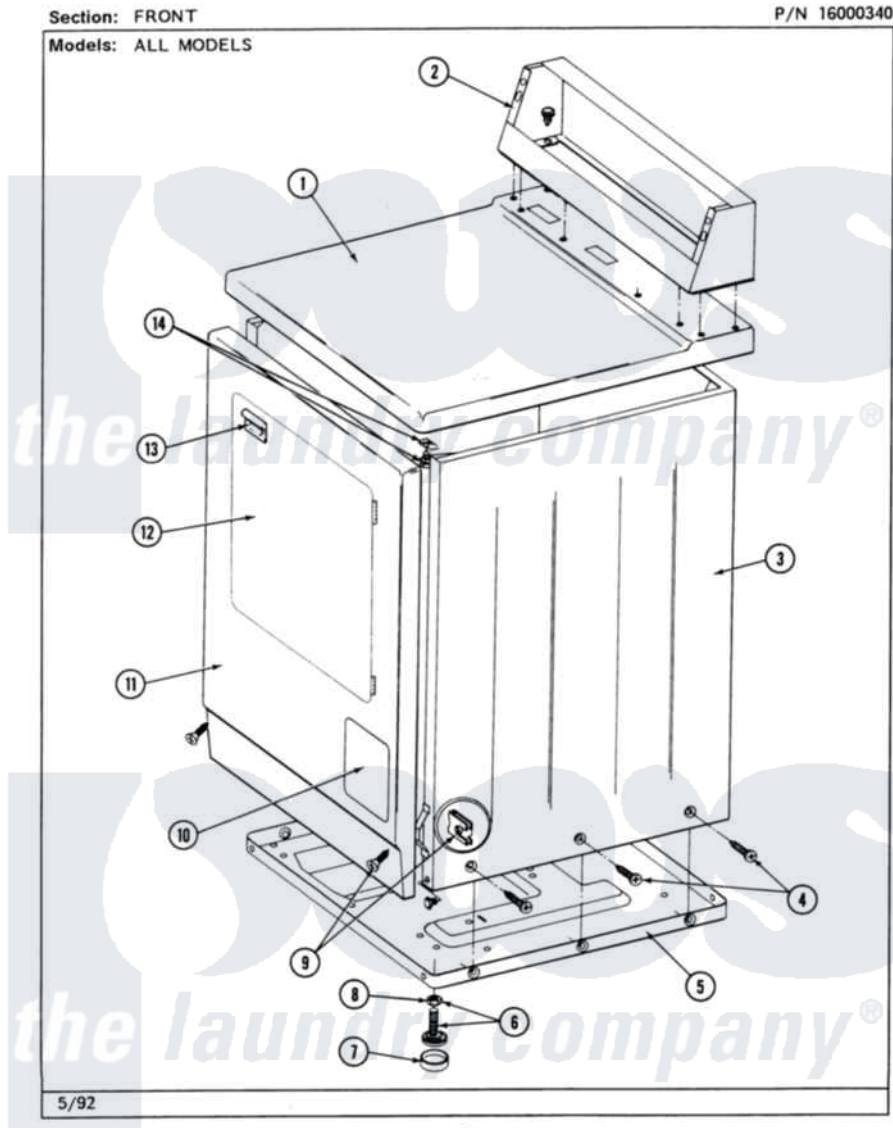

Maytag MDE26PCAEW 01 - FRONT

2

Maytag [Commercial Maytag MDE26PCAEW Dryer Parts](#) Parts Diagram 01 - FRONT
Click on the part number to view part

Item	Original Part Number	Replaced By	Status	Part Description
001	307104			Top Cover Assembly
"	NLA		Not Available	(ALM)
002	212276	W10116760		Screw
"	NLA		Not Available	CONTROL COVER (WHT)
003	NLA		Not Available	CABINET (WHT)
"	Y310632	1163839		Screw
004	213007			Xfor Cabinet See Cabinet, Back
005	Y303361		Not Available	BASE ASSY. (UPPER & LOWER)
006	Y305086			Adjustable Leg And Nut
007	Y314137			Foot, Rubber
008	Y052740	62739		Nut, Lock
009	204439			Screw And Fstner Assembly
010	302542		Not Available	PART NOT USED. (DG ONLY)
"	302542L		Not Available	PART NOT USED. (DG ONLY)
"	302542M		Not Available	ACCESS DOOR-HARVEST

		Not Available	WHEAT
"	NLA	Not Available	ACCESS DOOR (WHT)
011	NLA	Not Available	FRONT PANEL ASSY. (WHT)
012	308061	Not Available	DOOR ASSY. COMPLETE (WHT)
"	NLA	Not Available	(ALM)
013	314946		Handle White
"	314972		Handle Door ALM
"	NLA	Not Available	(H. WHEAT)
014	204445		Screw And Fastener Assembly