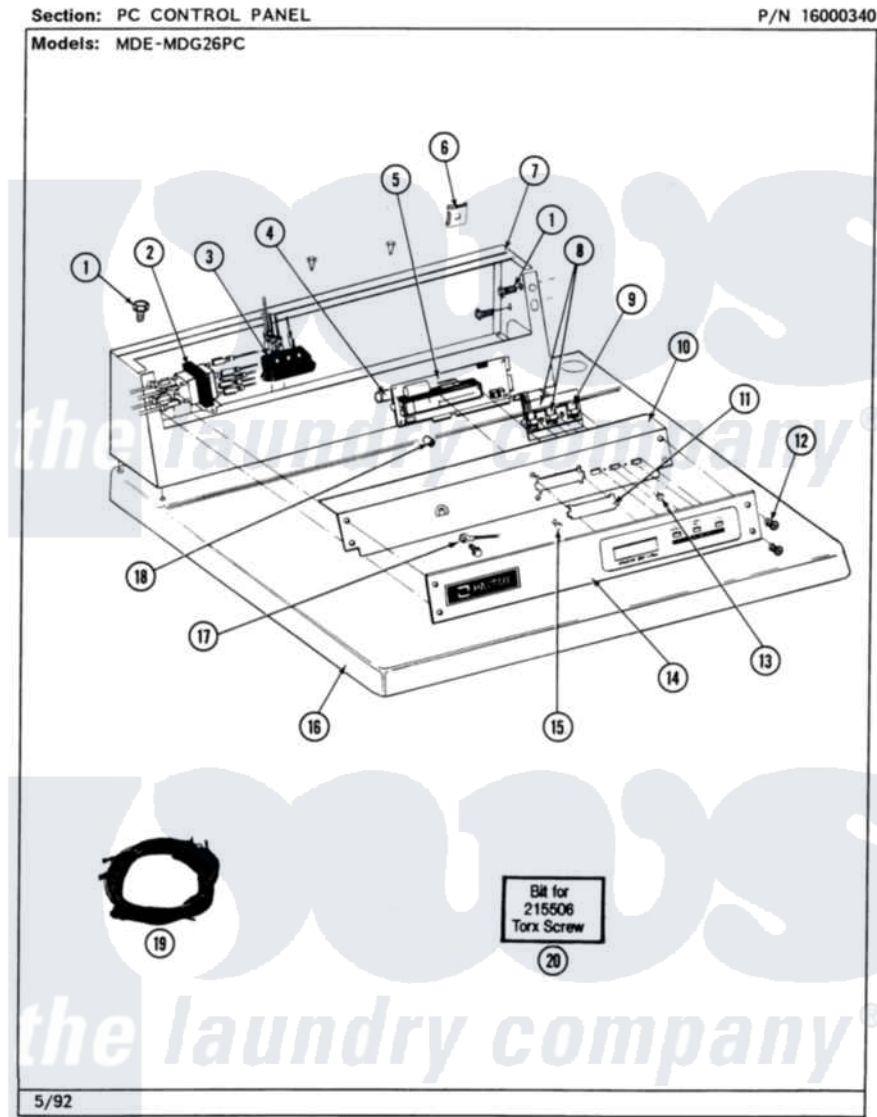

Maytag MDE26PCAEW 03 - PC CONTROL PANEL

12

Maytag [Commercial Maytag MDE26PCAEW Dryer Parts](#) Parts Diagram 03 - PC CONTROL PANEL
 Click on the part number to view part

| Item | Original Part Number | Replaced By | Status | Part Description |
|------|------------------------|---------------------------|---------------|---|
| 001 | 212276 | W10116760 | | Screw |
| 002 | 207766 | | | Transformer |
| " | 211294 | 90767 | | Screw, 8A X 3/8 HeX Washer Head Tapping |
| 003 | 206824 | W10133335 | | Relay, Motor |
| " | 211294 | 90767 | | Screw, 8A X 3/8 HeX Washer Head Tapping |
| 004 | 206828 | | | Battery |
| 005 | 215510 | | Not Available | SUPPORT, PC BOARD |
| " | NLA | | Not Available | CIRCUIT BOARD ASSY |
| 006 | 215003 | | | Fastener, Panel And Bracket |
| 007 | 212276 | W10116760 | | Screw |
| " | NLA | | Not Available | CONTROL COVER (WHT) |
| 008 | 306694 | | | Backup Plate With Switch |
| 009 | 215517 | W10131113 | | Push Button |
| 010 | NLA | | Not Available | BACK UP PLATE (WHT) |
| 011 | 215515 | | Not Available | COVER, DISPLAY |

| | | | |
|-----|-------------------------|---------------------------|---------------------------------------|
| 012 | 215506 | | Screw, Control Panel Overlay |
| 013 | 215527 | W10140652 | Screw, 6-20 X 1/2 |
| 014 | NLA | | Not Available CONTROL PANEL |
| 015 | 215526 | | Screw, Circuit Board |
| 016 | 307105 | | Not Available COVER, TOP ASSY. (WHT) |
| " | NLA | | Not Available (ALM) |
| 017 | 205810 | | Wire, Ground |
| " | 211252 | | Screw, Ground Wire |
| 018 | Y215513 | | Standoff, Circuit Board |
| 019 | NLA | | Not Available WIRE HARNESS |
| 020 | Y038227 | | Not Available TORX BIT (215506 SCREW) |