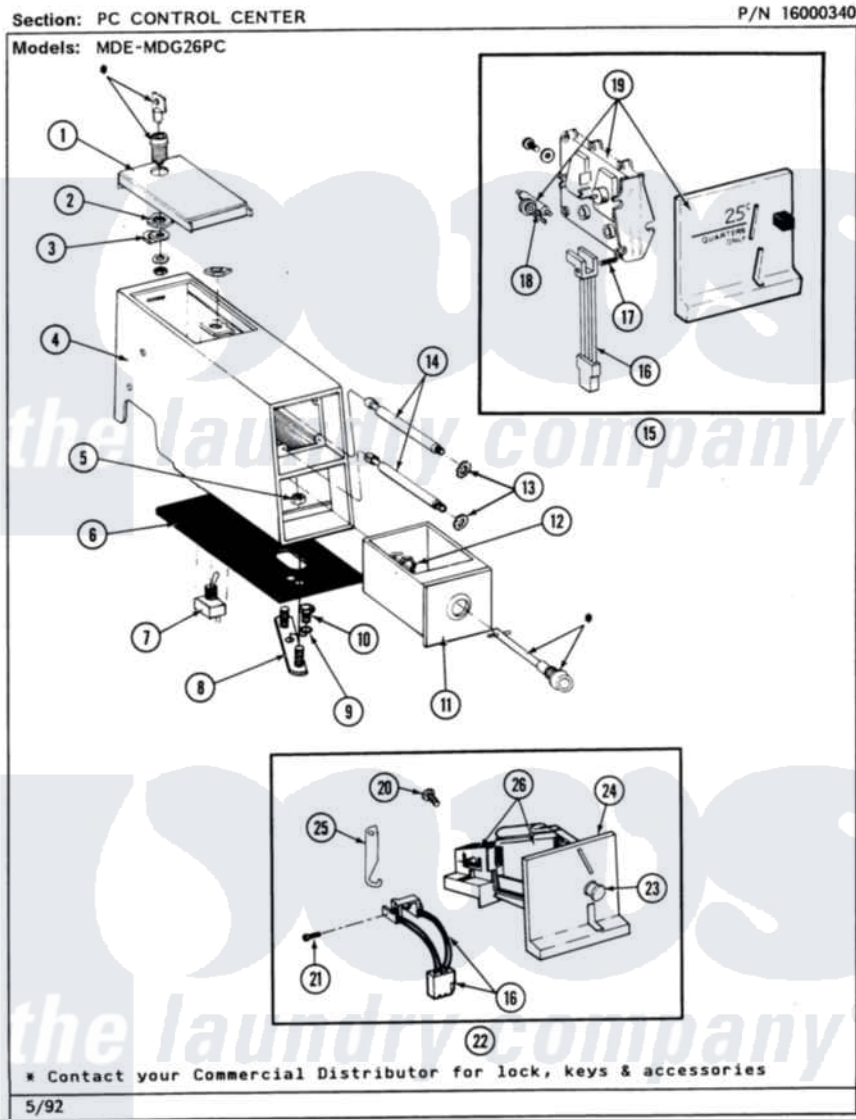

Maytag MDE26PCAEW 04 - PC CONTROL CENTER

Maytag [Commercial Maytag MDE26PCAEW Dryer Parts](#) Parts Diagram 04 - PC CONTROL CENTER
 Click on the part number to view part

Item	Original Part Number	Replaced By	Status	Part Description
001	203188		Not Available	TIMER ACCESS DOOR (WHT)
"	203188L		Not Available	ACCESS DOOR-ALMOND
"	203188M		Not Available	ACCESS DOOR-HARVEST WHEAT
002	212328	W10139762		Hex Nut, 3/4-27
003	213750	W10133266		Cam-Lock
004	207673	22001407		Case, Coin Slide
"	207673L	22001408		(ALM)
"	207940	22001407		Case, Coin Slide
"	207940L	22001408		(ALM)
"	NLA		Not Available	(H. WHEAT)
"	NLA		Not Available	(H. WHEAT)
005	Y052740	62739		Nut, Lock
006	214660			Gasket, Control Center
007	206794		Not Available	SWITCH (W/NUT)
008	NLA		Not Available	MTG. STRAP---NA

009	910309		Washer, Mounting Strap
010	211294	90767	Screw, 8A X 3/8 HeX Washer Head Tapping
011	207912	208884	Coin Box K
"	207912L	208884	Coin Box K
"	NLA		Not Available (H. WHEAT)
012	212328	W10139762	Hex Nut, 3/4-27
013	910181		Lockwasher, Terminal Block
014	213035		Bolt, Locking
015	NLA		Not Available COIN DROP ASSY.
016	206799		Optic Switch Assembly
017	314665		Screw, Switch Assembly
018	NLA		Not Available BALANCE ARM W/WEIGHT (\$25)
019	NLA		Not Available COIN REJECTOR
020	NLA		Not Available SCREW FOR CAUTION PLATE---NA
021	314665		Screw, Switch Assembly
022	207948		Coin Drop Assembly
023	216009		BUTTON, RETURN
024	216010	Y208306	Kit- Mtg C
025	216011		Spring, Return Button
026	207947		Rejector, Coin