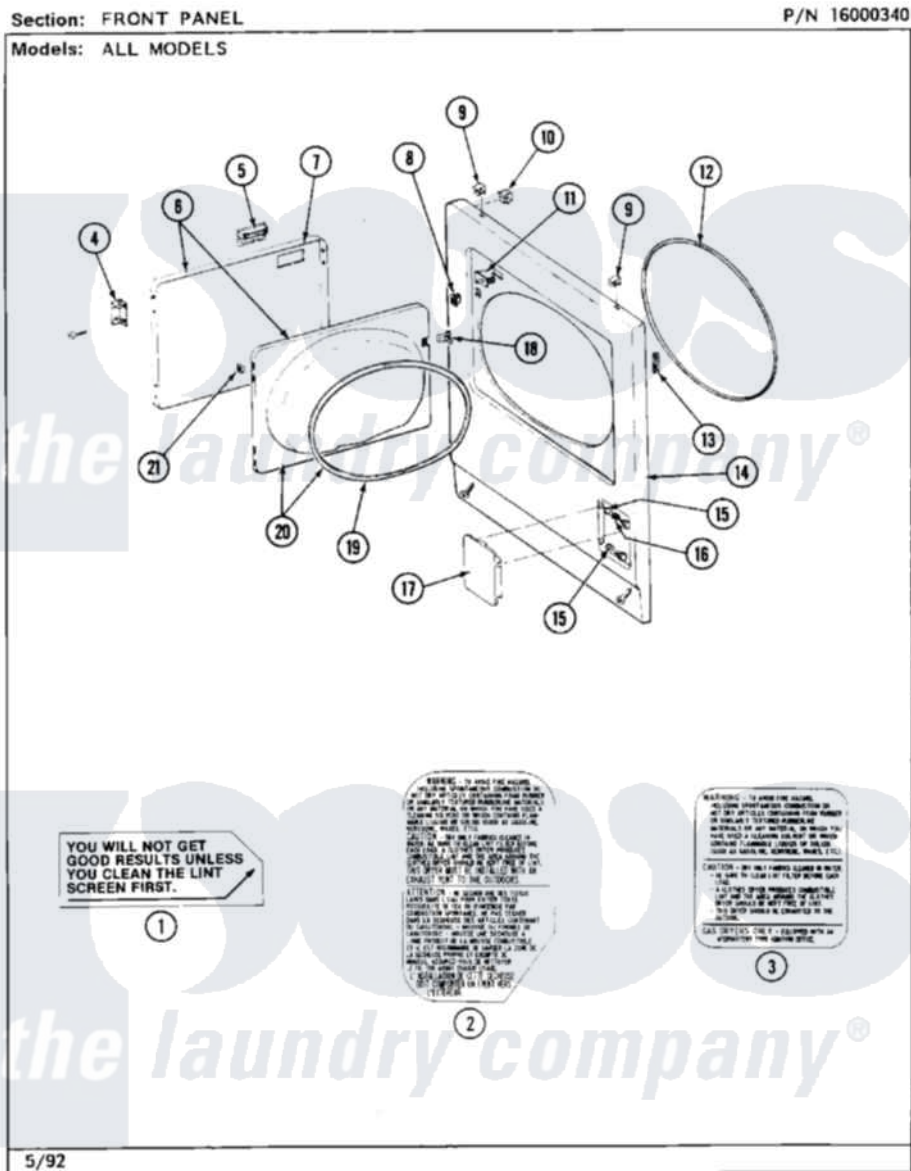

Maytag MDE26PCAEW 05 - FRONT PANEL

24

Maytag [Commercial Maytag MDE26PCAEW Dryer Parts](#) Parts Diagram 05 - FRONT PANEL
Click on the part number to view part

| Item | Original Part Number | Replaced By | Status | Part Description |
|------|-------------------------|--------------------------|---------------|--------------------------------|
| 001 | Y313340 | | | LABEL, LINT SCREEN INSTRUCTION |
| 002 | 314941 | | Not Available | LABEL, INSTRUCTION |
| 003 | 314942 | | | INSTRUCTION LABEL |
| " | NLA | | Not Available | INSTRUCTION LABEL |
| 004 | 307099 | 33001230 | | Hinge, Door |
| " | Y314062 | | | Screw, Door Hinge And Panel |
| 005 | 312960 | 489355 | | Screw, 8 X 1/2 |
| " | 314946 | | | Handle White |
| " | 314972 | | | Handle Door ALM |
| " | NLA | | Not Available | (H. WHEAT) |
| 006 | NLA | | Not Available | (ALM) |
| " | Y307111 | | Not Available | DOOR ASSY. COMPLETE (WHT) |
| 007 | 314966 | | | Panel, Outer |
| " | NLA | | Not Available | (ALM) |
| 008 | 306436 | | | Door Latch Kit--W |