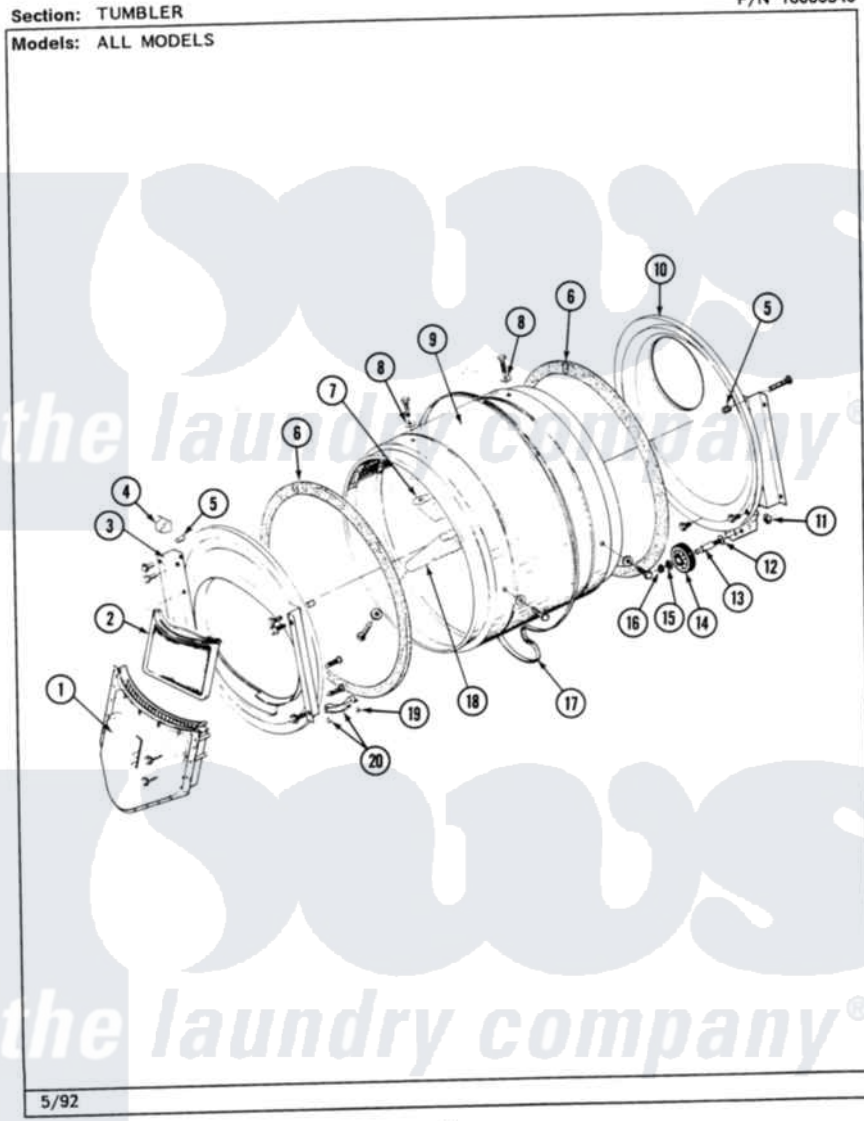

Maytag MDE26PCAEW 06 - TUMBLER

P/N 16000340

26

Maytag [Commercial Maytag MDE26PCAEW Dryer Parts](#) Parts Diagram 06 - TUMBLER
Click on the part number to view part

| Item | Original Part Number | Replaced By | Status | Part Description |
|------|-------------------------|--------------------------|---------------|---|
| 001 | Y307112 | 33001016 | | Outlet Duct Assembly |
| " | Y314110 | 33002917 | | Screw, No.10-16 |
| 002 | 307108 | 33002970 | | Lint Filte |
| 003 | 307109 | 33001179 | | Front, Tumbler |
| " | Y313561 | | | Screw---NA |
| " | NLA | | Not Available | SCREW |
| " | Y310632 | 1163839 | | Screw |
| 004 | Y310376 | | | Clip, Door Switch Harness |
| 005 | NLA | | Not Available | COVER, THREAD |
| 006 | 314820 | | | Seal, Tumbler |
| 007 | 314803 | 33001012 | | Baffle |
| " | Y310759 | | | Screw, Tumbler Baffles |
| 008 | 314158 | | | Washer, Baffle To Tumbler |
| 009 | 306663 | | Not Available | TUMBLER W/BAFFLES |
| " | 314802 | | Not Available | TUMBLER W/OUT BAFFLES |
| 010 | 211294 | 90767 | | Screw, 8A X 3/8 HeX Washer Head Tapping |

| | | | |
|-----|-------------------------|---------------------------|-----------------------------------|
| " | Y307114 | 33001178 | Back, Tumbler |
| " | Y308544 | 33001178 | Back, Tumbler |
| 011 | 312538 | 33001443 | Nut, Hex |
| 012 | Y313347 | 312535 | Washer, Vault Mounting Brk. |
| 013 | Y312948 | 6-3129480 | Shaft- Tumbler |
| 014 | Y303373 | 12001541 | Drum Roller/Washer Assembly--W |
| 015 | 312535 | | Washer, Vault Mounting Brk. |
| 016 | 410233 | 9703438 | Ring-Retrn |
| 017 | Y312959 | | Poly "V" Belt For Tumbler |
| 018 | 314804 | 33001004 | Baffle, Tall |
| " | Y310759 | | Screw, Tumbler Baffles |
| 019 | 210720 | | Rivet, Bearing To Tumbler Fmt |
| 020 | 306508 | | Tumbler Bearing Kit ---W |