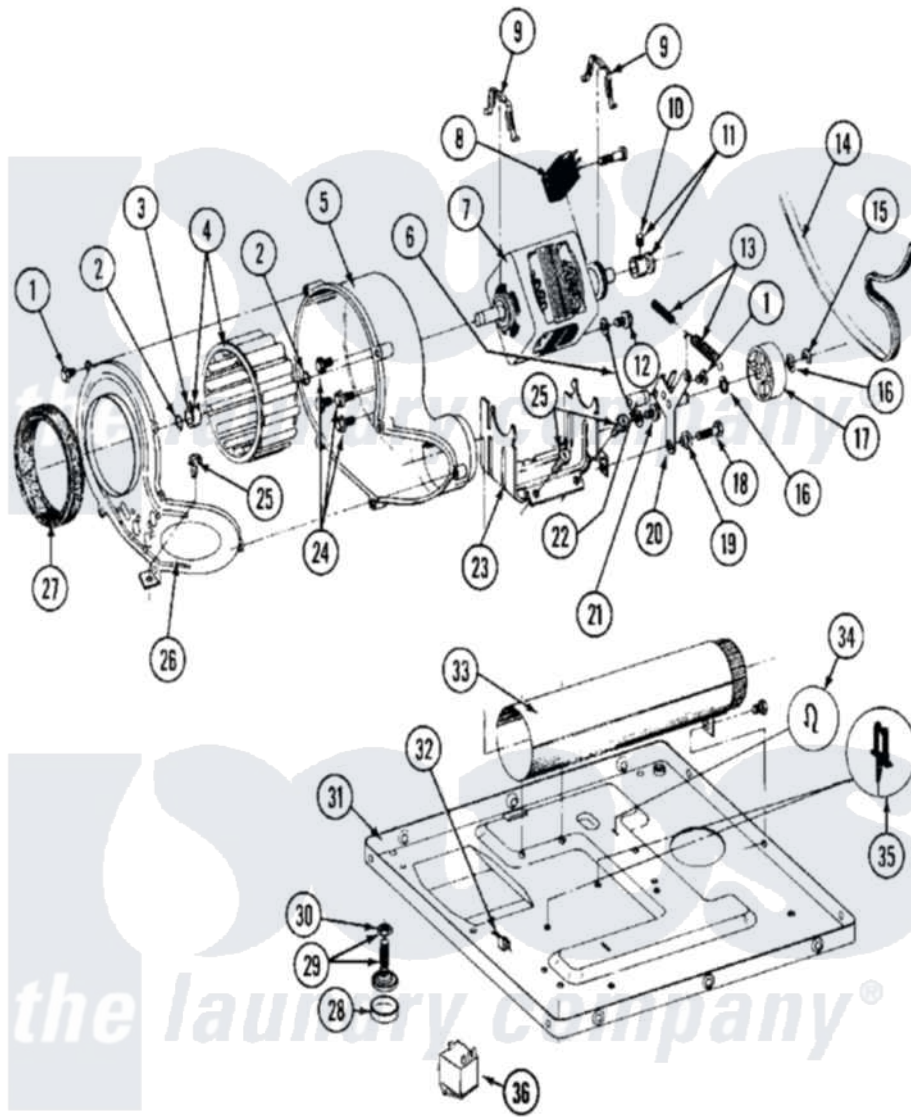

# Maytag MDE26PCAEW 08 - MOTOR DRIVE, BLOWER & BASE FRAME

Maytag [Commercial Maytag MDE26PCAEW Dryer Parts](#) Parts Diagram 08 - MOTOR DRIVE, BLOWER & BASE FRAME

Click on the part number to view part

Item	Original Part Number	Replaced By	Status	Part Description
001	Y312961	<a href="#">W10116751</a>		Screw
002	410233	<a href="#">9703438</a>		Ring-Retrn
003	<a href="#">312967</a>			Clamp, Blower Housing
004	<a href="#">Y303836</a>			Blower Wheel Assembly And Clamp
005	<a href="#">Y312893</a>			Housing, Blower
006	<a href="#">901220</a>			Ground Wire
007	<a href="#">Y303358</a>	<a href="#">W10410999</a>		Motor-Drive
008	306207		Not Available	(PROD. No.303358-8 & No.303358-9)
"	NLA		Not Available	SWITCH, MOTOR START-PROD.
"	Y303877		Not Available	SWITCH, MOTOR EXTERNAL START No.303358-2, No.303358-4, 303358-7
"	<a href="#">Y303879</a>			Switch, Motor External Start
009	<a href="#">Y015825</a>			Clip, Motor To Motor Support
010	<a href="#">Y053241</a>			Set Screw, Motor Pulley