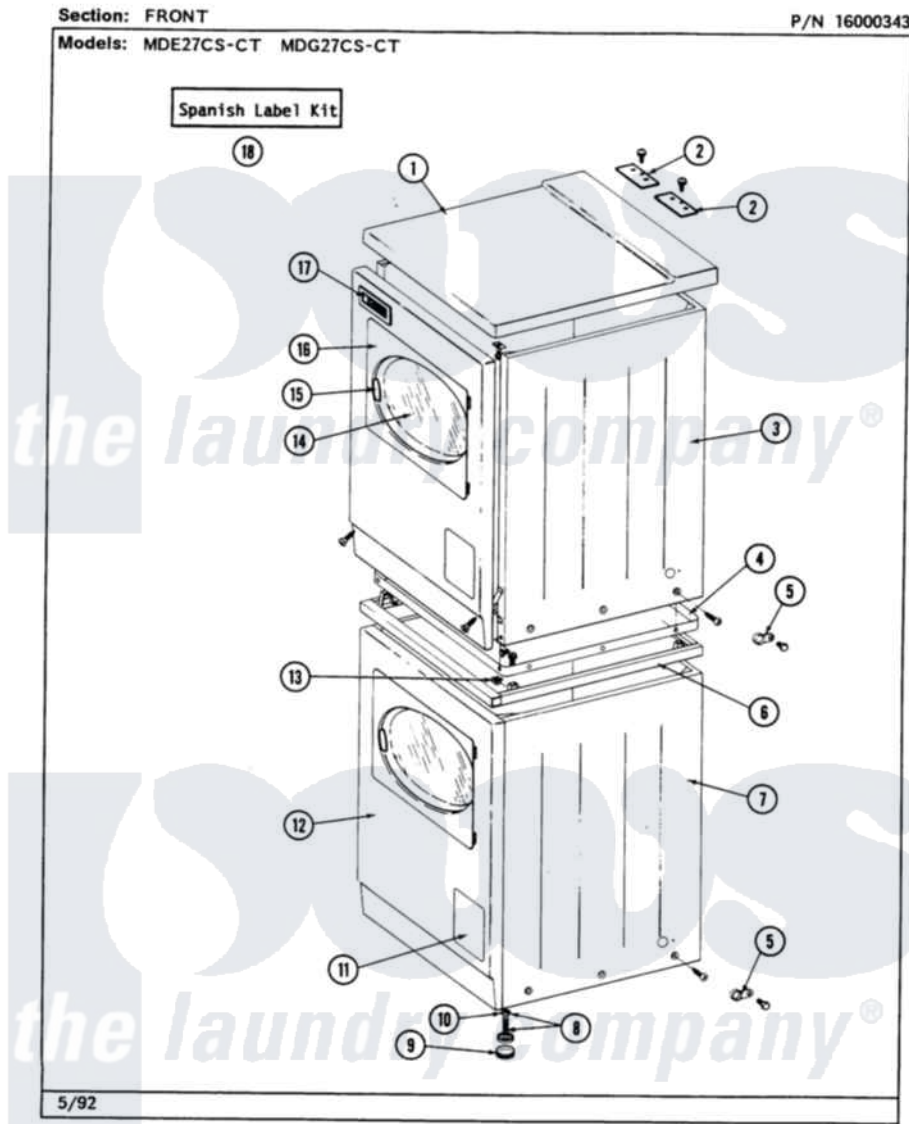

Maytag MDE27CSACL 01 - FRONT

2

Maytag [Commercial Maytag MDE27CSACL Dryer Parts](#) Parts Diagram 01 - FRONT
 Click on the part number to view part

Item	Original Part Number	Replaced By	Status	Part Description
001	307104			Top Cover Assembly
"	NLA		Not Available	(ALM)
002	NLA		Not Available	TOP COVER PLATE
"	Y313559			Screw
003	204445			Screw And Fastener Assembly
"	213007			Xfor Cabinet See Cabinet, Back
"	NLA		Not Available	CABINET, UPPER (WHT)
004	314663	214354		Screw, Top Cover To Cabnt.
"	Y303361		Not Available	BASE ASSY. (UPPER & LOWER)
005	211168	W10139210		Screw, 8-18 X 5/16
"	910768	M0280301		Tie Electr
006	NLA		Not Available	SPACER ASSY (WHT)
007	307125		Not Available	CABINET, LOWER (WHITE)
"	NLA		Not Available	(ALM)
008	Y302699	22003428		Leg, Adjustable

009	210684		Foot, Adjustable Leg
010	210385		Lock Nut For Adjustable Leg
011	NLA	Not Available	PART NOT USED
012	204439		Screw And Fstner Assembly
"	NLA	Not Available	FRONT PANEL (WHT)
013	310933	33002194	Nut, Speed
014	308069	Not Available	DOOR, INNER W/GASKET
015	314939		Handle, Door
"	314974		Handle, Door
016	NLA	Not Available	DOOR ASSY. COMPLETE (WHT)
017	NLA	Not Available	NAME PLATE
018	NLA	Not Available	SPANISH LABEL KIT