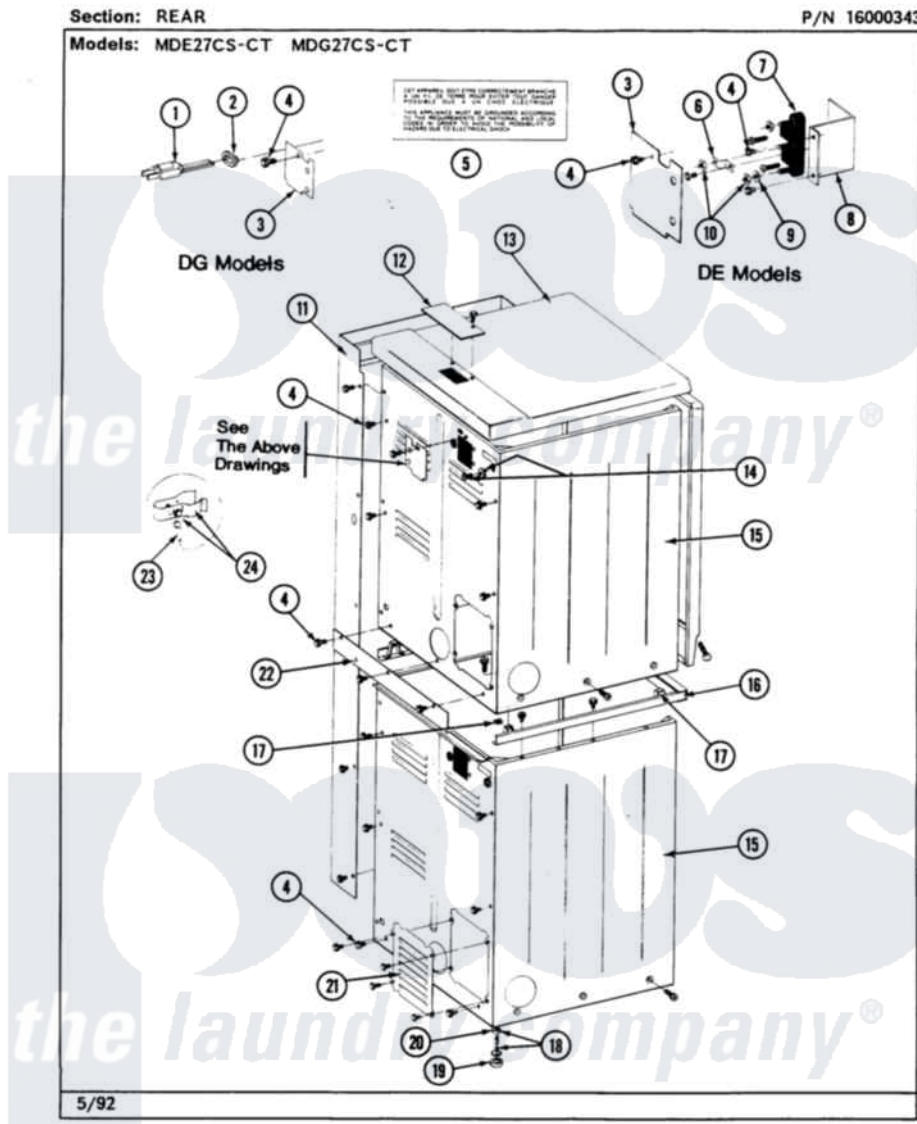

Maytag MDE27CSACL 02 - REAR

8

Maytag Commercial Maytag MDE27CSACL Dryer Parts Parts Diagram 02 - REAR

Click on the part number to view part

Item	Original Part Number	Replaced By	Status	Part Description
001	302521		Not Available	CORD, POWER PART NOT USED-GAS MODELS ONLY
002	211881			Grommet, Cord Part Not Used-Gas Models Only
003	Y312905		Not Available	COVER, TERMINAL
004	Y313561			Screw----NA
005	214519			LABEL, ELECTRICAL INSTR. PART NOT USED-GAS MODELS ONLY
006	Y311423	489483		Screw 10-32 X 1/2
"	Y312184			Strap, Grounding
007	400008			Block, Terminal
"	Y312209	W10001200		Screw
008	Y312904			Bracket, Terminal Block
009	Y311270			Washer, Terminal Block
010	311484	112432		Nut
011	NLA		Not Available	SCREW
012	NLA		Not Available	TOP COVER PLATE

"	Y313559		Screw
013	307104		Top Cover Assembly
"	NLA	Not Available	(ALM)
014	NLA	Not Available	SCREW & WASHER ASSY.
015	213007		Xfor Cabinet See Cabinet, Back
"	307125	Not Available	CABINET, LOWER (WHITE)
"	NLA	Not Available	(ALM)
"	Y310632	1163839	Screw
016	911050	4312464	Screw
"	NLA	Not Available	SPACER ASSY (WHT)
"	Y310632	1163839	Screw
017	310933	33002194	Nut, Speed
018	Y302699	22003428	Leg, Adjustable
019	210684		Foot, Adjustable Leg
020	210385		Lock Nut For Adjustable Leg
021	211294	90767	Screw, 8A X 3/8 HeX Washer Head Tapping
"	Y312951	Not Available	ACCESS COVER, BACK
"	Y313559		Screw
022	NLA	Not Available	FILLER STRIP
"	Y310632	1163839	Screw
023	311155		Ground Wire And Clamp
024	301548		Clamp, Ground Wire
"	313122		Screw - Baffle To Tumbler