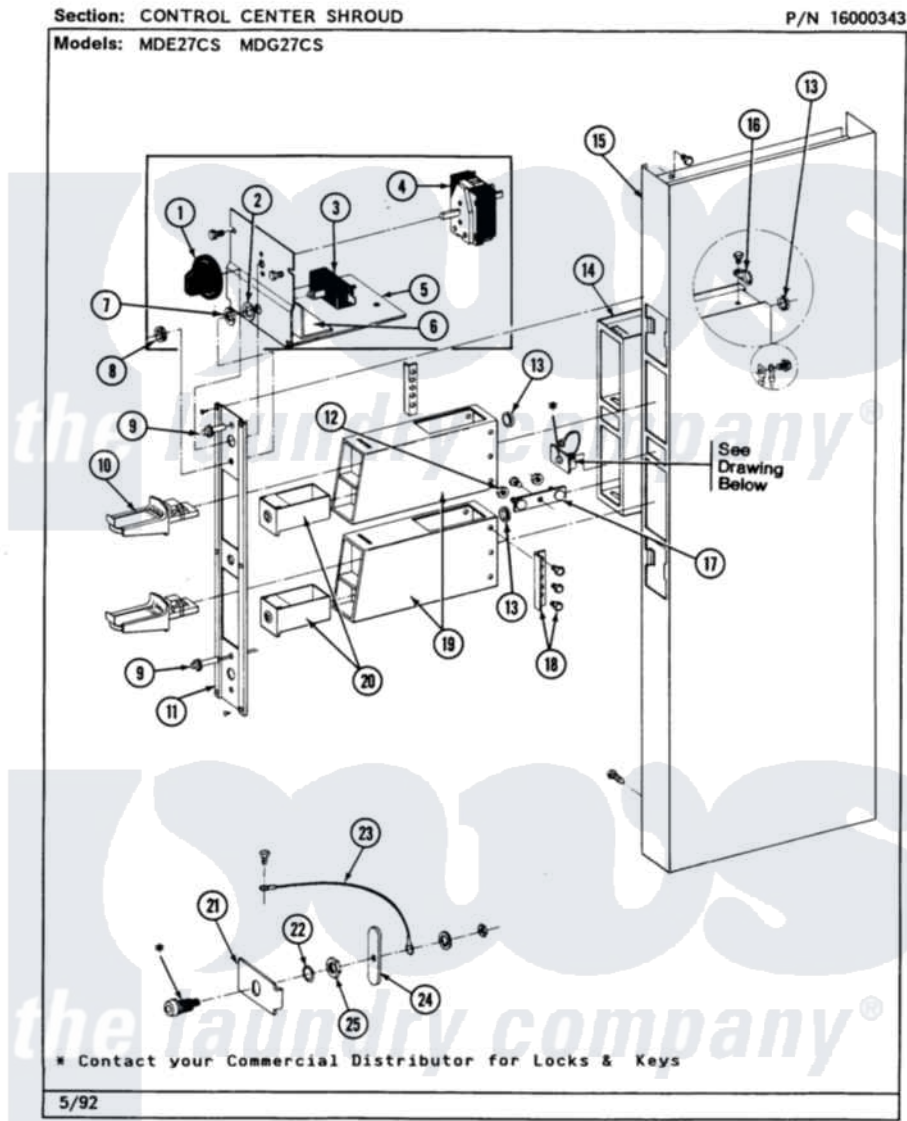

Maytag MDE27CSACL 03 - CONTROL CENTER SHROUD

14

Maytag Commercial Maytag MDE27CSACL Dryer Parts Parts Diagram 03 - CONTROL CENTER SHROUD
 Click on the part number to view part

Item	Original Part Number	Replaced By	Status	Part Description
001	205663			Knob For Selector Switch
002	312751			Lockwasher, Start Switch
003	306940	W10149462		Switch, Push-To-Start
004	307253			Switch, Cycle Selector
"	Y313588	488234		Screw 8-32 X 1/4
005	212276	W10116760		Screw
"	Y314261			Switch And Relay Bracket
006	NLA		Not Available	INSULATOR
007	Y312706	422617		Nut
008	Y312702			Knurled Nut, Start Switch
009	303963		Not Available	LIGHT, INDICATOR
010	NLA		Not Available	MAYTAG COIN SLIDE (ACCY)
011	315037		Not Available	PANEL, VAULT
"	Y313424			Screw, Vault Panel
012	Y052740	62739		Nut, Lock
013	Y313671	33001303		Grommet, Plate Hole

014	211294	90767	Screw, 8A X 3/8 HeX Washer Head Tapping
"	305534	Not Available	VAULT ASSEMBLY
"	Y310632	1163839	Screw
"	Y313559		Screw
015	213648	98165	Screw
"	NLA	Not Available	CONTROL SHROUD (WHT)
016	211168	W10139210	Screw, 8-18 X 5/16
"	910768	M0280301	Tie Electr
017	212276	W10116760	Screw
"	NLA	Not Available	MTG. STRAP---NA
018	NLA	Not Available	COIN METER STOP
"	Y014872		Screw, Coin Meter Stop -
019	Y307081		Coin Meter Weld Assembly
"	NLA	Not Available	(ALM)
020	205423	208883	Coin Box K
"	205423L	208883	Coin Box K
021	313428	Not Available	PLATE FOR LATCH
022	NLA	Not Available	SPRING WASHER
023	211168	W10139210	Screw, 8-18 X 5/16
"	Y303981		Ground Wire For Latch
024	Y313427	206637	Lock Kit
025	212328	W10139762	Hex Nut, 3/4-27