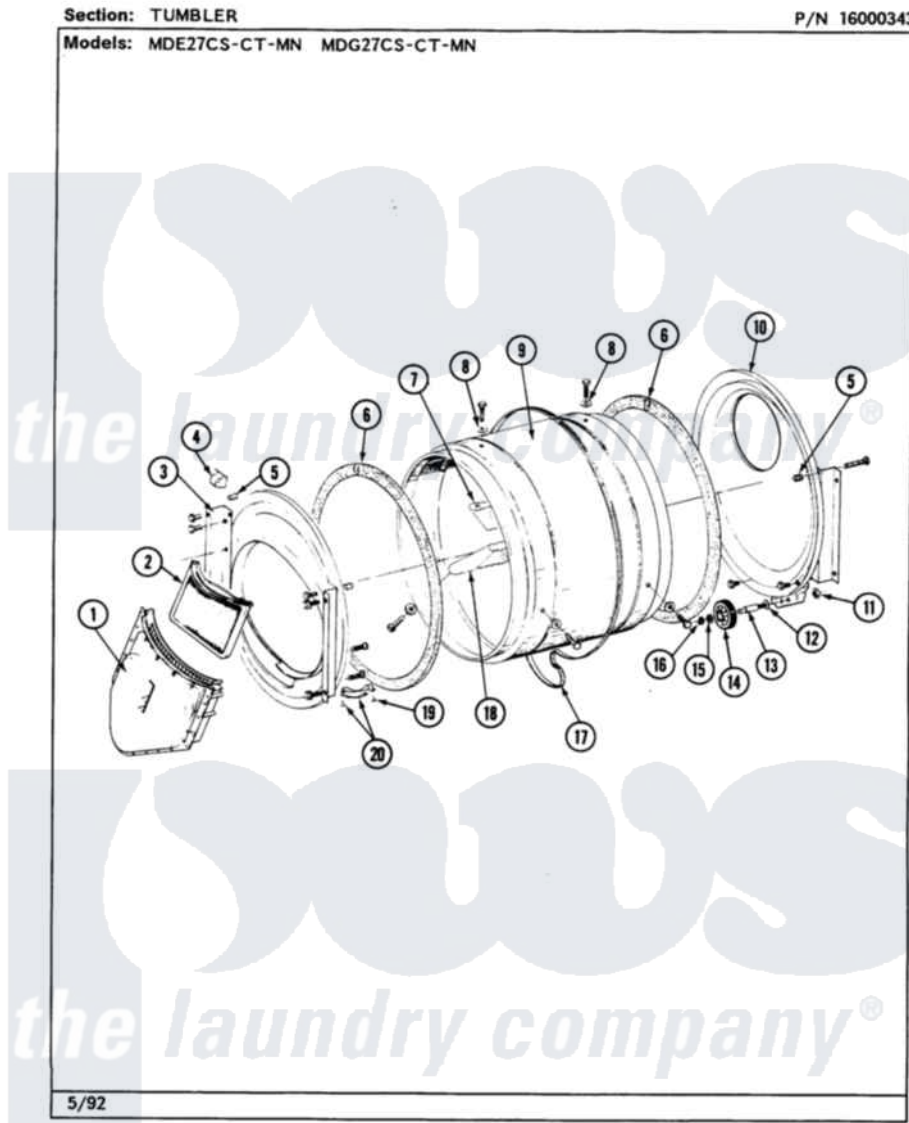

# Maytag MDE27CSACL 07 - TUMBLER

30

Maytag [Commercial Maytag MDE27CSACL Dryer Parts](#) Parts Diagram 07 - TUMBLER  
 Click on the part number to view part

Item	Original Part Number	Replaced By	Status	Part Description
001	Y307112	<a href="#">33001016</a>		Outlet Duct Assembly
"	Y314110	<a href="#">33002917</a>		Screw, No.10-16
002	307108	<a href="#">33002970</a>		Lint Filte
003	307109	<a href="#">33001179</a>		Front, Tumbler
"	<a href="#">Y313561</a>			Screw---NA
"	NLA		Not Available	SCREW
"	Y310632	<a href="#">1163839</a>		Screw
004	<a href="#">Y310376</a>			Clip, Door Switch Harness
005	NLA		Not Available	THREAD COVER
006	<a href="#">314820</a>			Seal, Tumbler
007	314803	<a href="#">33001012</a>		Baffle
"	<a href="#">Y310759</a>			Screw, Tumbler Baffles
008	<a href="#">314158</a>			Washer, Baffle To Tumbler
009	306663		Not Available	TUMBLER W/BAFFLES
"	314802		Not Available	TUMBLER W/OUT BAFFLES
010	<a href="#">211294</a>	<a href="#">90767</a>		Screw, 8A X 3/8 HeX Washer Head Tapping

"	Y307114	<a href="#">33001178</a>	Back, Tumbler
"	Y308544	<a href="#">33001178</a>	Back, Tumbler
011	312538	<a href="#">33001443</a>	Nut, Hex
012	Y313347	<a href="#">312535</a>	Washer, Vault Mounting Brk.
013	Y312948	<a href="#">6-3129480</a>	Shaft- Tumbler
014	Y303373	<a href="#">12001541</a>	Drum Roller/Washer Assembly--W
015	<a href="#">312535</a>		Washer, Vault Mounting Brk.
016	410233	<a href="#">9703438</a>	Ring-Retrn
017	<a href="#">Y312959</a>		Poly "V" Belt For Tumbler
018	314804	<a href="#">33001004</a>	Baffle, Tall
"	<a href="#">Y310759</a>		Screw, Tumbler Baffles
019	<a href="#">210720</a>		Rivet, Bearing To Tumbler Fmt
020	<a href="#">306508</a>		Tumbler Bearing Kit ---W