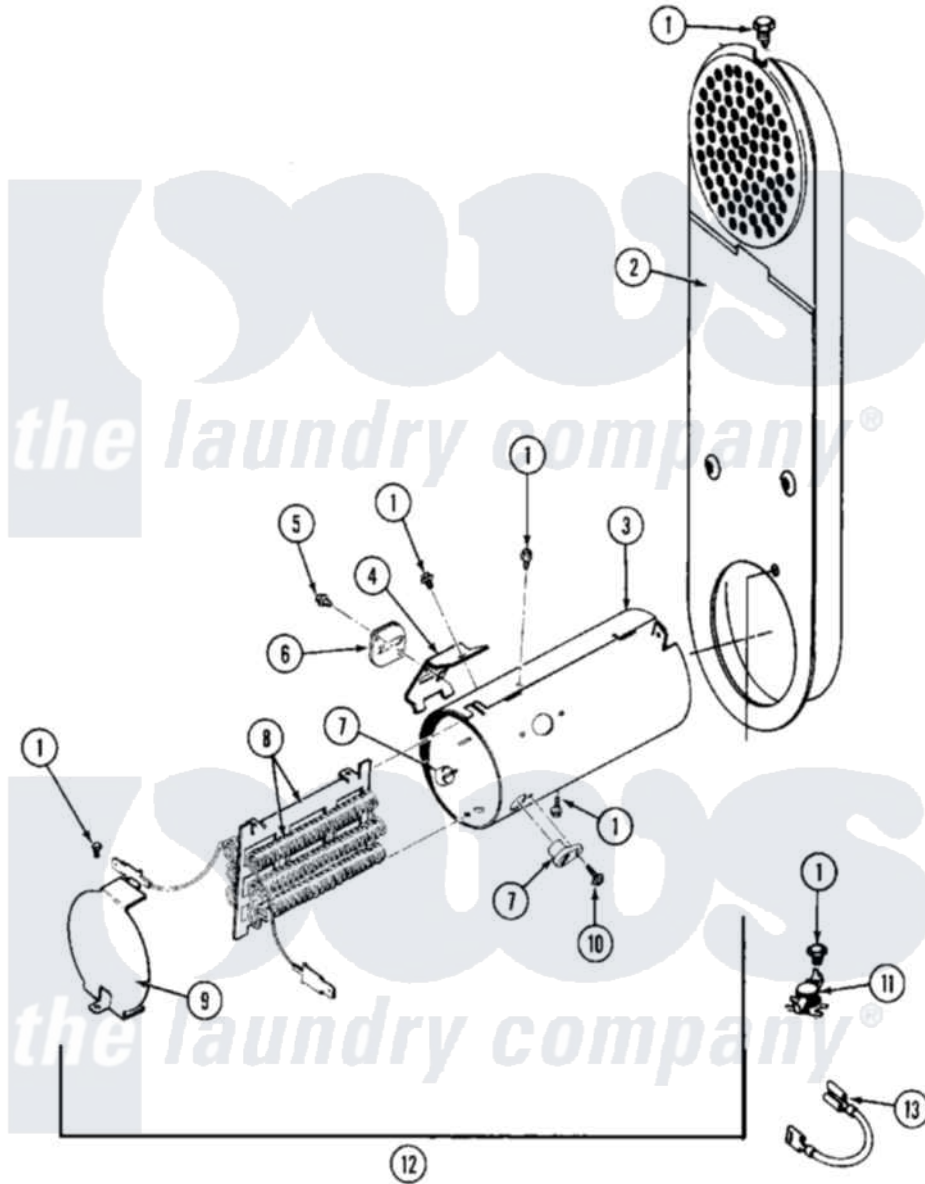

Maytag MDE27CSACL 08 - HEATER (A3 SERIES OR LATER)

Maytag [Commercial Maytag MDE27CSACL Dryer Parts](#) Parts Diagram 08 - HEATER (A3 SERIES OR LATER)
 Click on the part number to view part

Item	Original Part Number	Replaced By	Status	Part Description
001	211294	90767		Screw, 8A X 3/8 HeX Washer Head Tapping
002	308503		Not Available	INLET DUCT ASSEMBLY
"	NLA		Not Available	INLET DUCT ASSY.
003	314995			Enclosure, Heater
004	315346			Bracket, Thermal Fuse
005	NLA		Not Available	SCREW, THERMAL FUSE
006	307473			Fuse, Thermal
007	314998			Insulator, Terminal
008	307185	308614		Heater Sub-Assembly
009	314999			Shield, Radiant
010	NLA		Not Available	SCREW, TERMINAL INSULATOR
011	303396			Thermostat, Hi-Limit
012	307179			Heater Assembly
"	307470	Y303778		Heater Assembly Complete
013	Y307173			Wire, Jumper