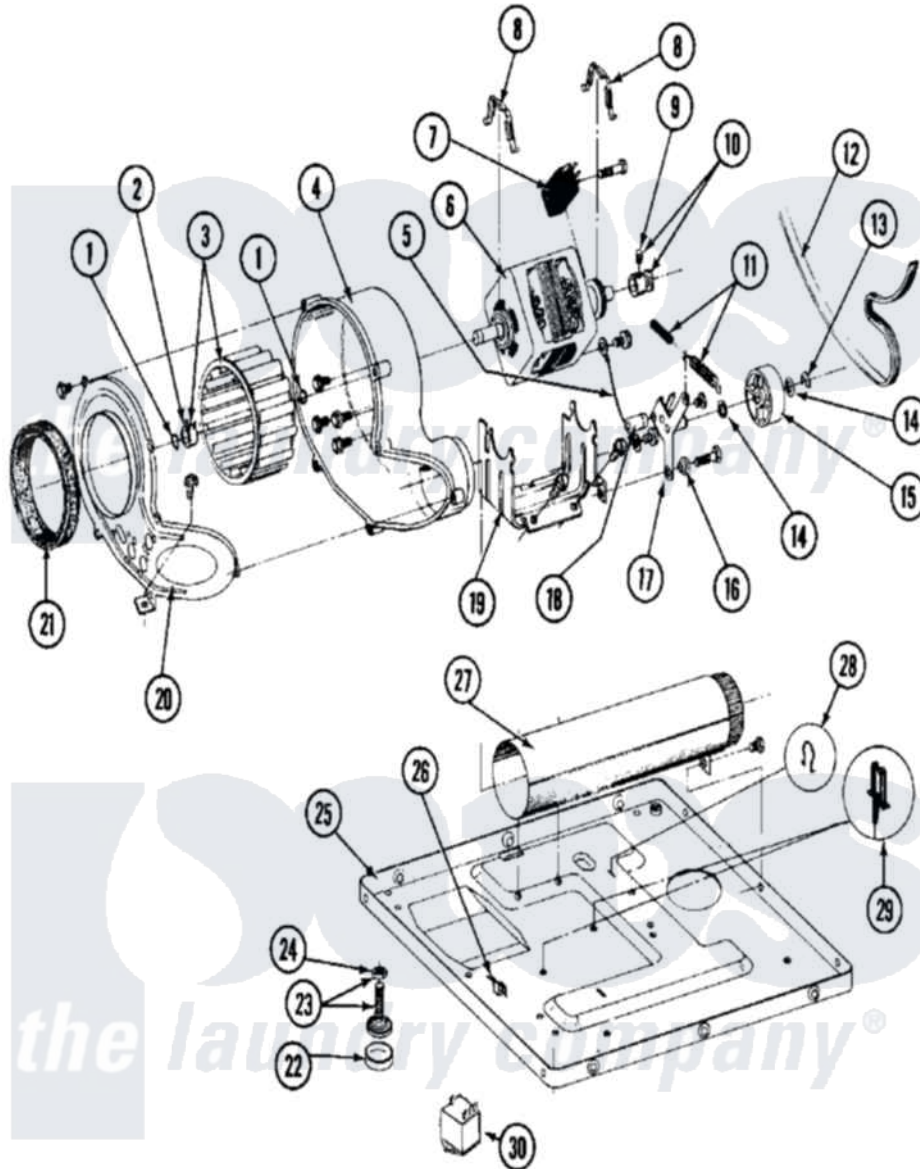

Maytag MDE27CSACL 09 - MOTOR, BLOWER & BASE FRAME

Maytag Commercial Maytag MDE27CSACL Dryer Parts Parts Diagram 09 - MOTOR, BLOWER & BASE FRAME
 Click on the part number to view part

Item	Original Part Number	Replaced By	Status	Part Description
001	410233	9703438		Ring-Retrn
002	312967			Clamp, Blower Housing
003	Y303836			Blower Wheel Assembly And Clamp
004	Y312893			Housing, Blower
005	901220			Ground Wire
"	910343	488234		Screw 8-32 X 1/4
006	Y303358	W10410999		Motor-Drve
007	306207		Not Available	(PROD. No.303358-8 & No.303358-9)
"	NLA		Not Available	SWITCH, MOTOR START-PROD.
"	Y303877		Not Available	SWITCH, MOTOR EXTERNAL START No.303358-2, No.303358-4, 303358-7
"	Y303879			Switch, Motor External Start
008	Y015825			Clip, Motor To Motor Support
009	Y053241			Set Screw, Motor Pulley

010	Y305185	6-3051850		Pulley- MO
011	Y303945			IDLER SPRING ASSY. W/PLUG
012	Y312959			Poly "V" Belt For Tumbler
013	312958	354987		Ring, Retaining
014	Y312527			Washer, Idler Shaft
015	Y303705	6-3037050		Pulley- ID
016	Y312894	315772		Sleeve, Idler Arm
017	Y014874			Screw, Idler Arm And Sleeve
"	Y303363	6-3033630		Idler Arm
"	Y312961	W10116751		Screw
018	Y313582	W10116756		Spacer
019	Y313561			Screw----NA
"	NLA		Not Available	MOTOR SUPPORT
020	Y313561			Screw----NA
"	314847			COVER, BLOWER HOUSING
021	Y312901			Seal, Housing Cover
022	210684			Foot, Adjustable Leg
023	Y302699	22003428		Leg, Adjustable
024	210385			Lock Nut For Adjustable Leg
025	Y303361		Not Available	BASE ASSY. (UPPER & LOWER)
026	Y310376			Clip, Door Switch Harness
027	Y303442			EXHAUST DUCT ASSEMBLY
028	410490			Spring, Retainer Wire Harness
029	Y313262	W10116752		Retainer-