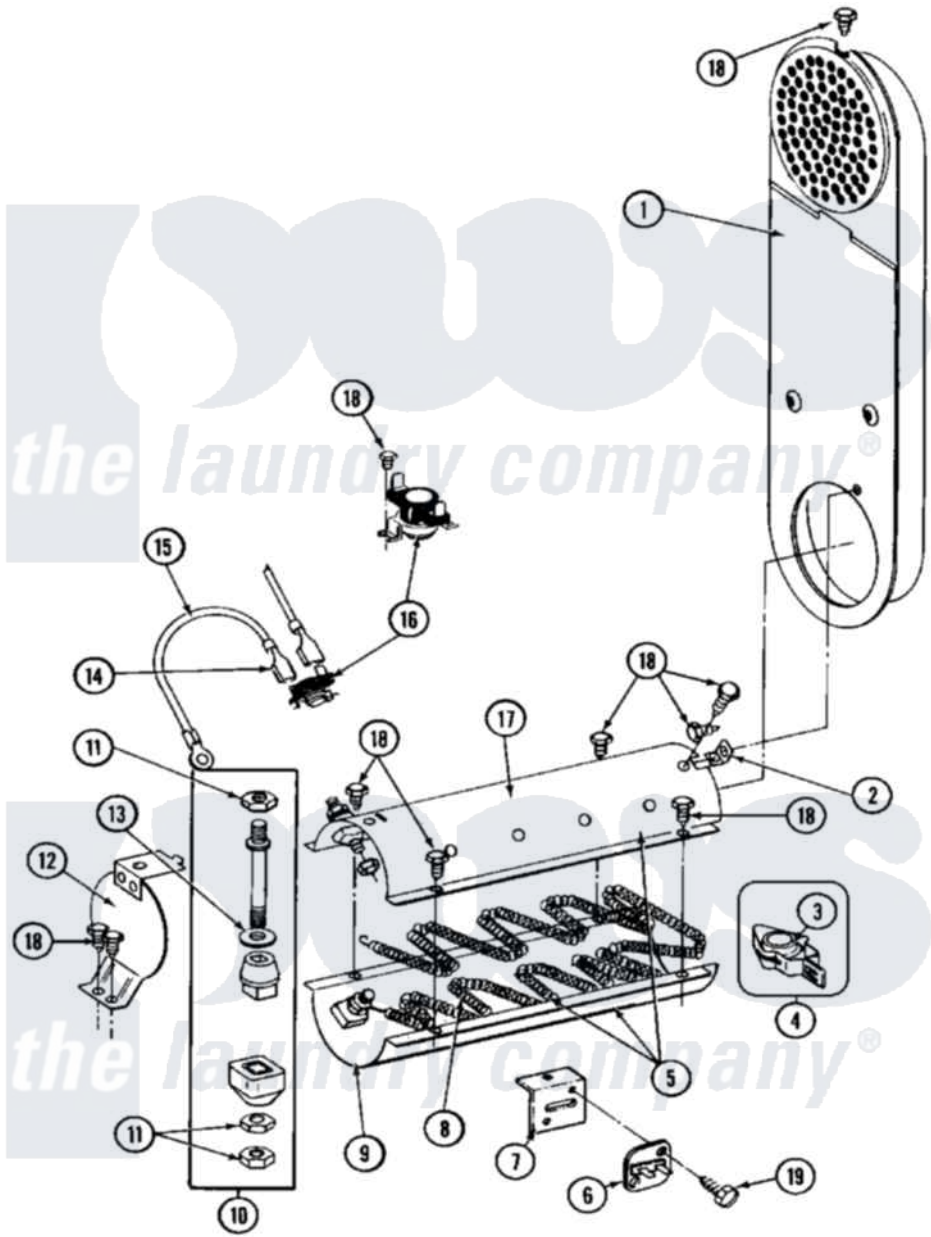

# Maytag MDE27CSACL 11 - HEATER (A0 SERIES)

Maytag Commercial Maytag MDE27CSACL Dryer Parts Parts Diagram 11 - HEATER (A0 SERIES)  
 Click on the part number to view part

Item	Original Part Number	Replaced By	Status	Part Description
001	NLA		Not Available	INLET DUCT ASSY.
002	<a href="#">Y312890</a>			Retainer, Heater Chamber
003	<a href="#">Y313270</a>			Insulator For Heater Elemen
004	<a href="#">Y303881</a>			Clip And Insulator Assembly
005	307470	<a href="#">Y303778</a>		Heater Assembly Complete
006	<a href="#">307473</a>			Fuse, Thermal
007	<a href="#">315046</a>			MOUNTING BRACKET
008	<a href="#">Y313537</a>			Heater Element 240 Volt
009	<a href="#">Y313576</a>			Heater Chamber, Bottom
010	<a href="#">Y304596</a>			Terminal Insulator Assembly
011	<a href="#">311484</a>	<a href="#">112432</a>		Nut
012	304124		Not Available	HEATER SHIELD
013	<a href="#">311093</a>			Washer, Terminal Connection
014	<a href="#">210745</a>			Wire Terminal
015	<a href="#">Y304693</a>			Jumper Wire
016	<a href="#">303396</a>			Thermostat, Hi-Limit

017	Y313575	Not Available	HEATER CHAMBER, TOP
018	<a href="#">211294</a>	<a href="#">90767</a>	Screw, 8A X 3/8 HeX Washer Head Tapping
019	NLA	Not Available	SCREW